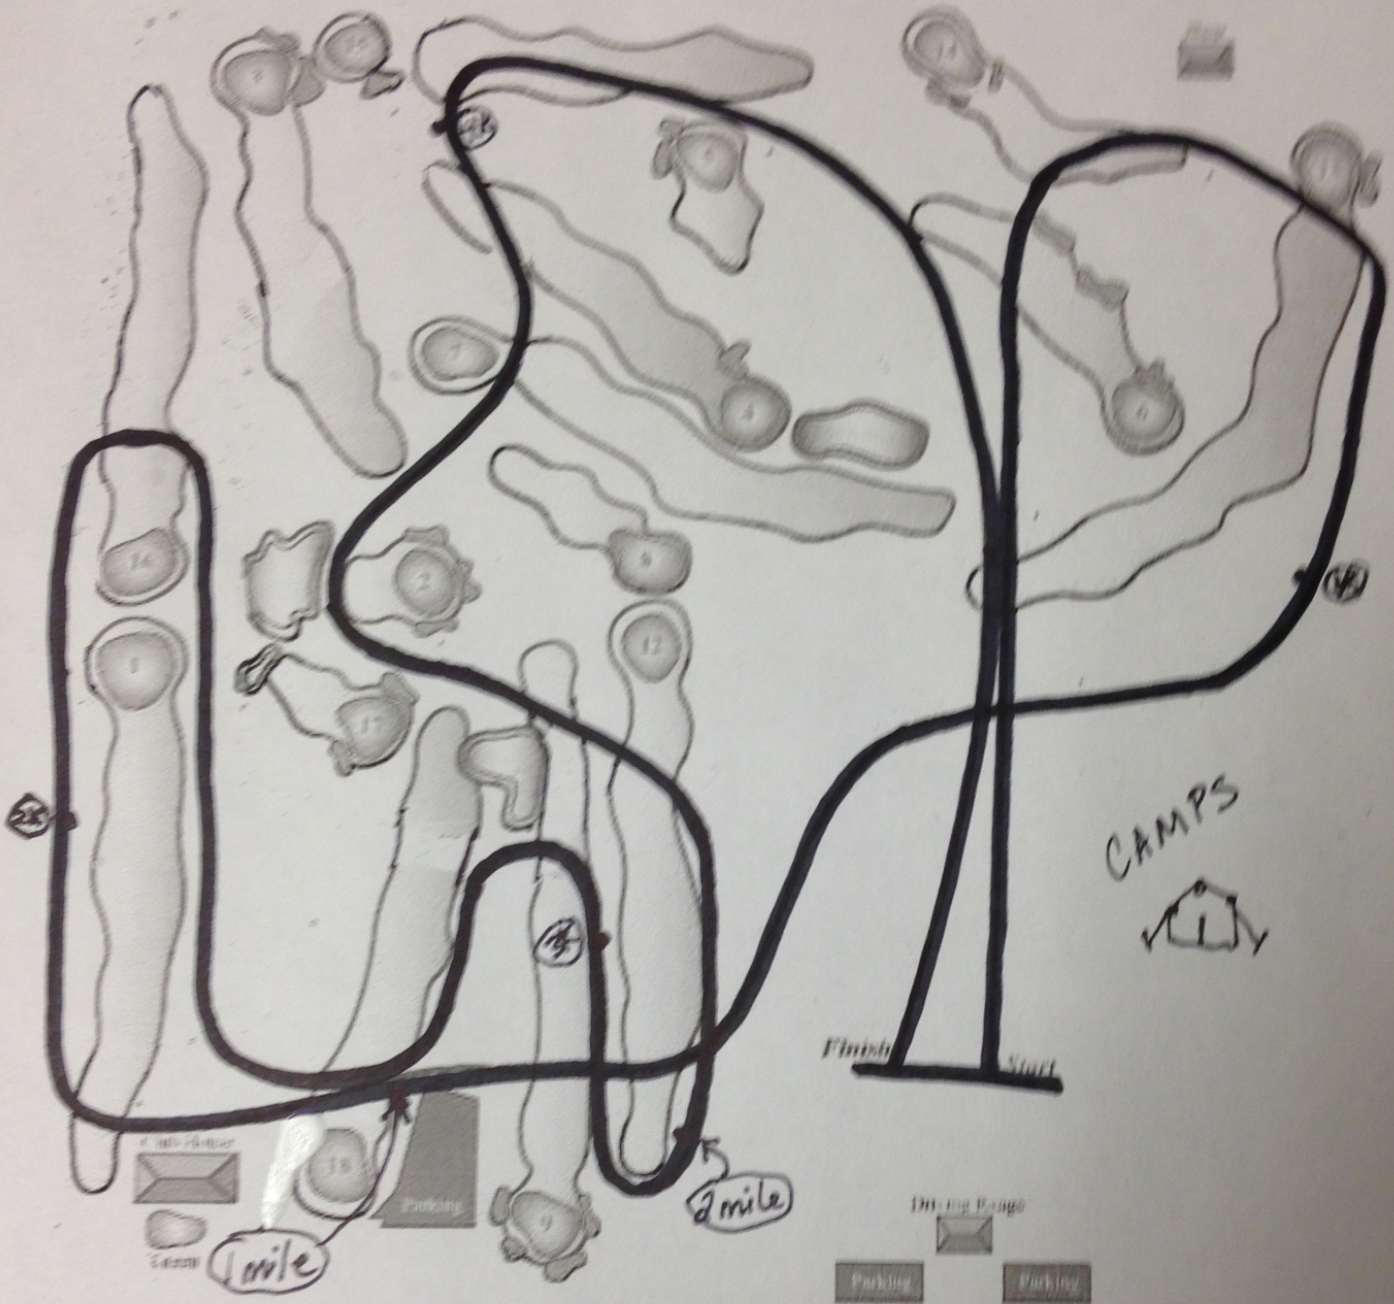

REGION 4AA

Course

(High School Races)

LARPEN TEUR AVENUE

UNIVERSITY OF MINNESOTA