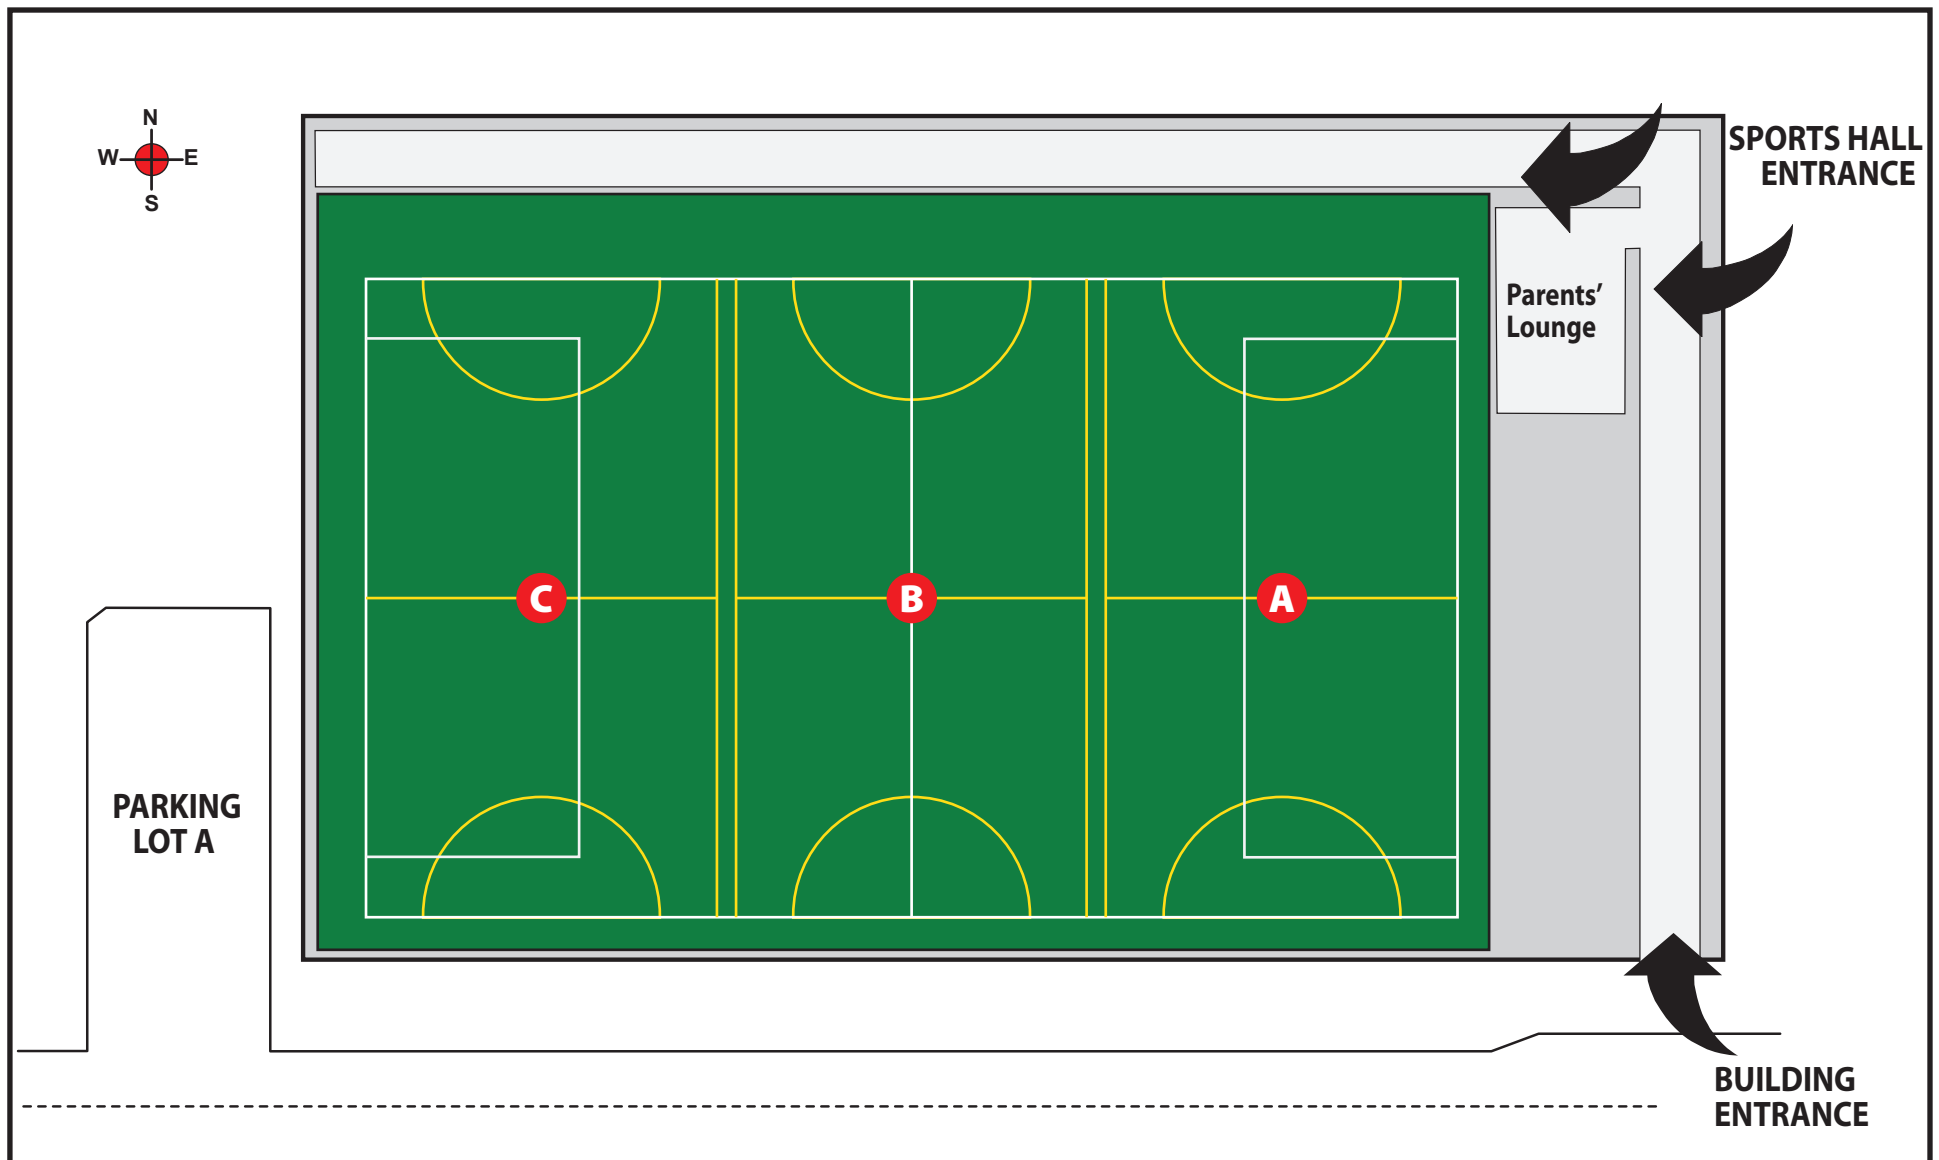

NSC SPORTS HALL FIELDS

- Full Field: 55 x 100 yards
- Fields A,B, and C: 30 x 55 yards
- Field B has batting cages available