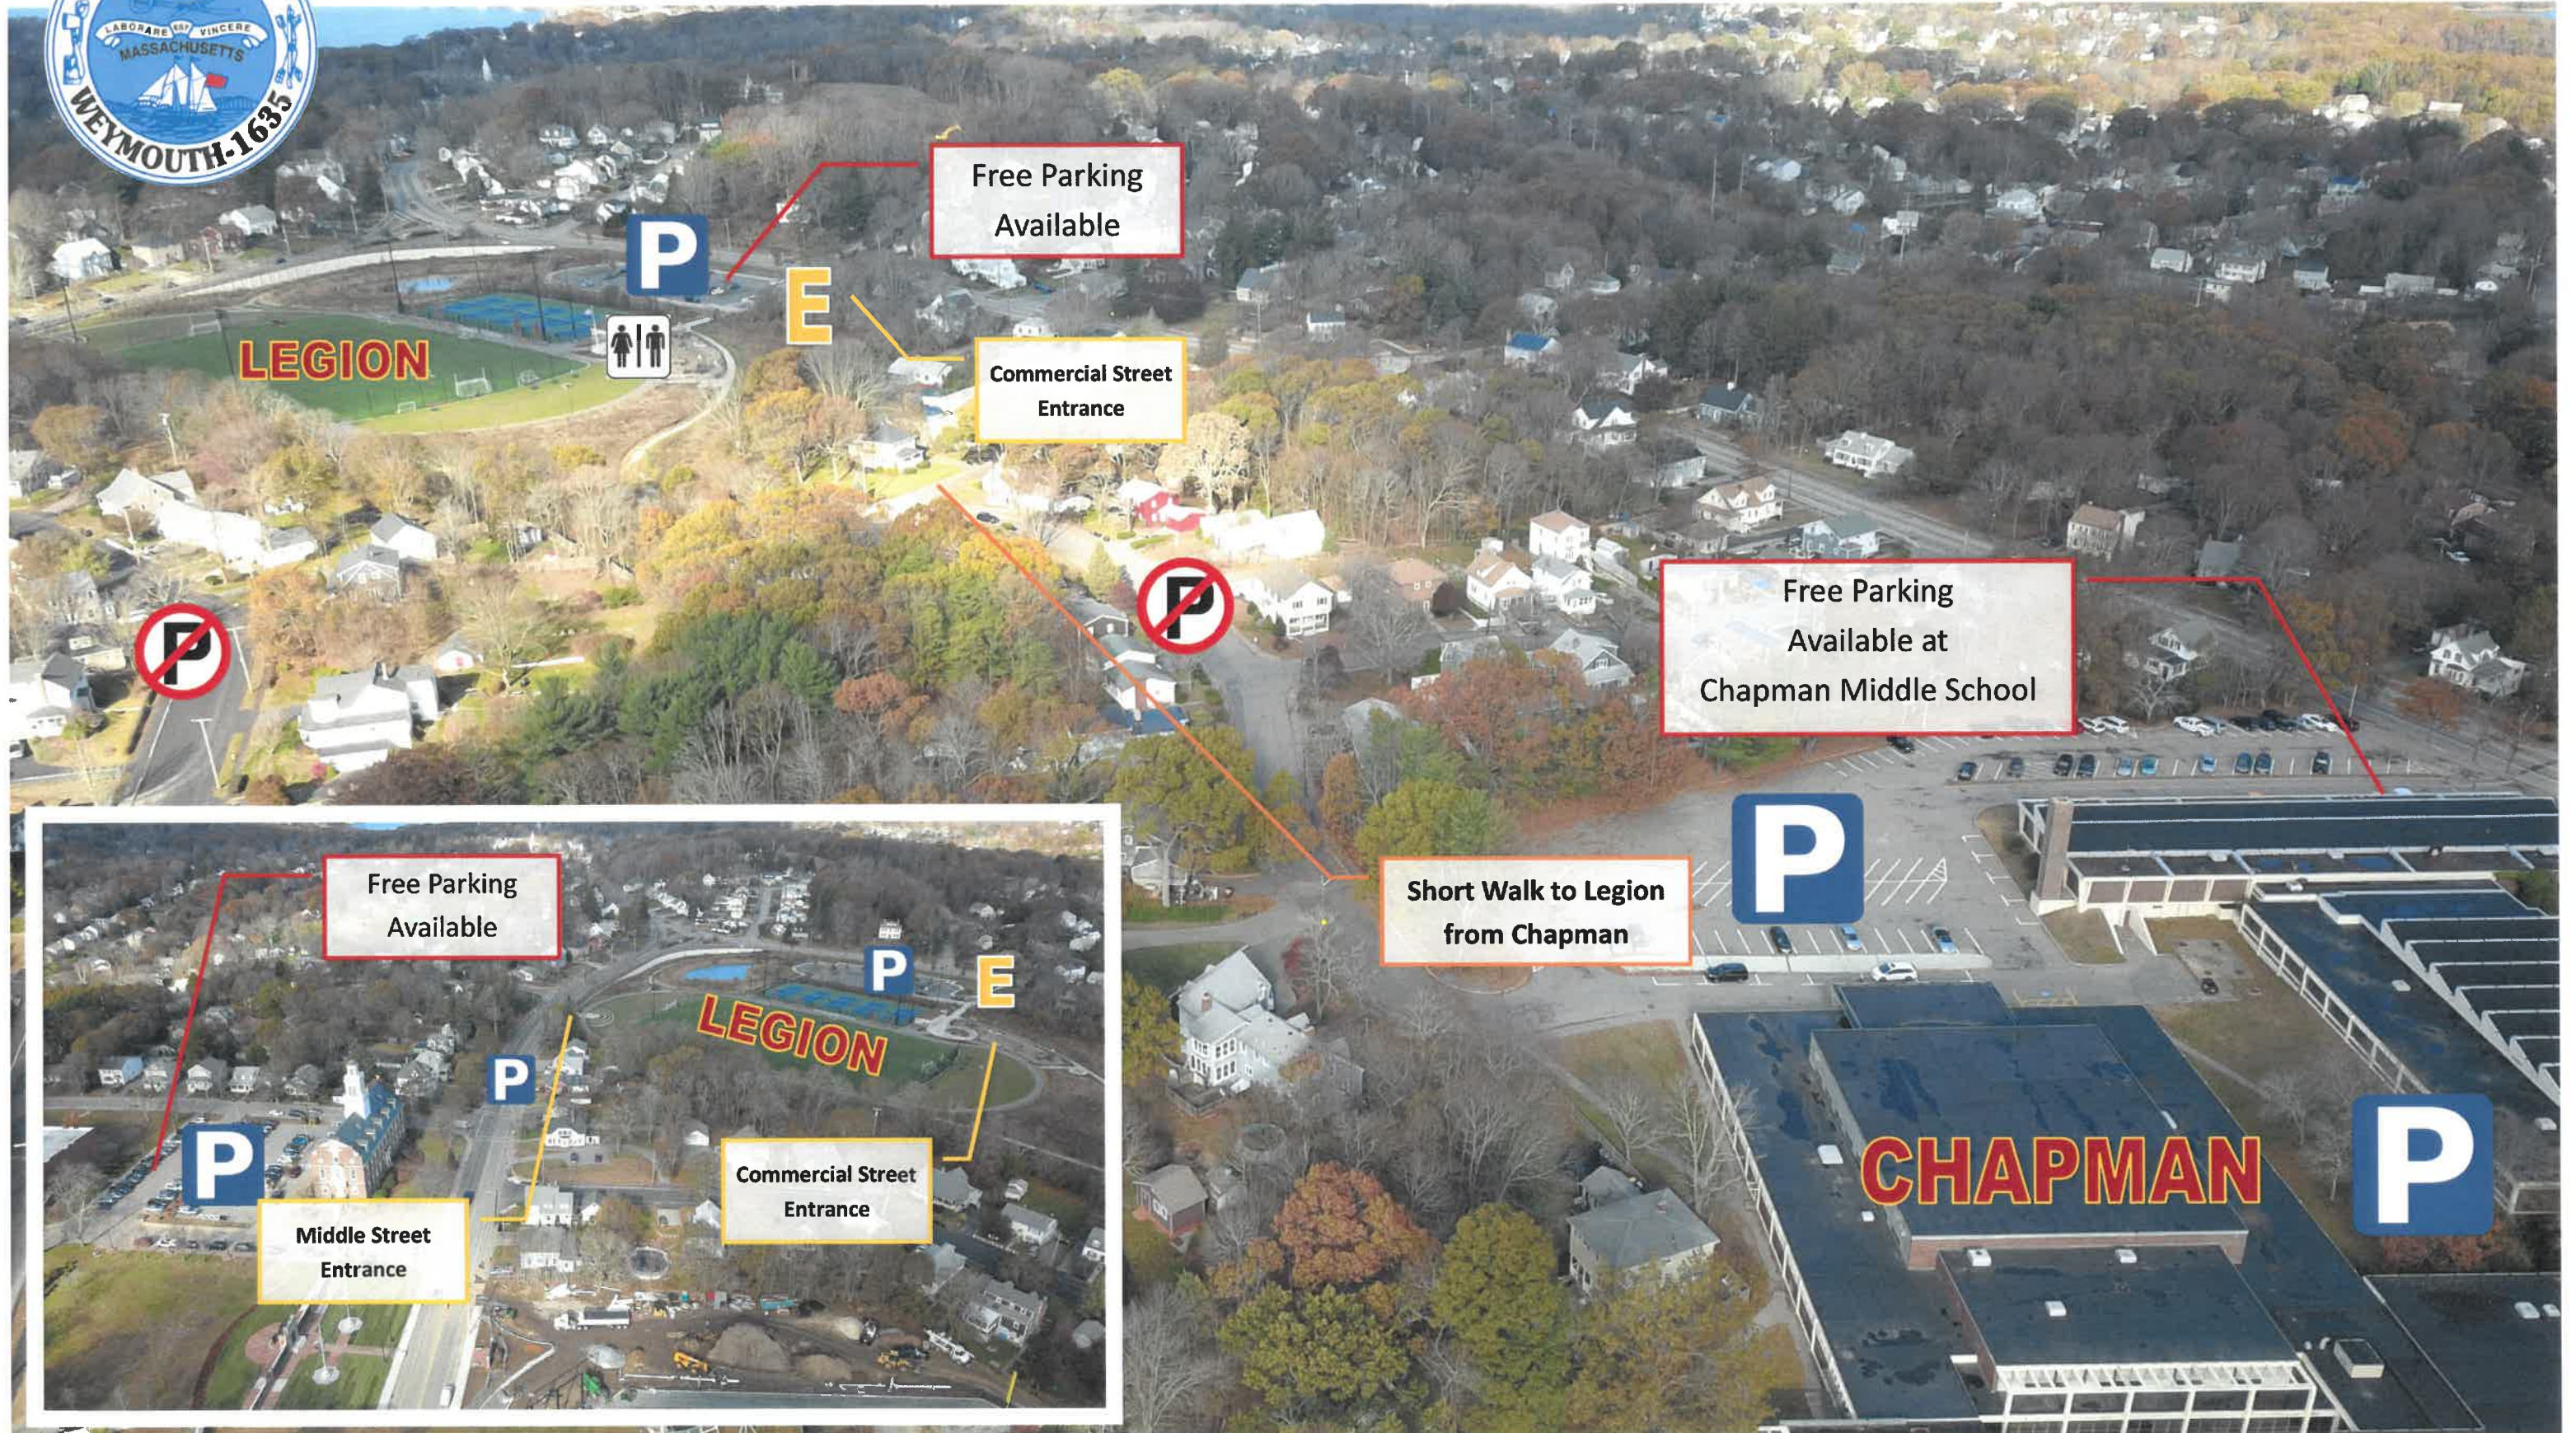

Legion Field Event Parking

Free Parking Available within the complex.

P Parking available @ Chapman School, Town Hall, Commercial and Middle Street

NO RESIDENTIAL NEIGHBORHOOD STREET PARKING

Lovell Field Event Parking

Commercial Street Entrance

E

Free Parking Available

P

Broad Street Entrance

E

Free Parking Available around Pingree School

P

\$4 Parking Available MBTA Commuter Lot

P

P

Free Parking Available

P

P

Free Parking Available within the complex.

\$4 full day parking available @ the MBTA Lot on Commercial St.

~~P~~

NO STREET PARKING - NO PARKING AT LOCAL BUSINESSES