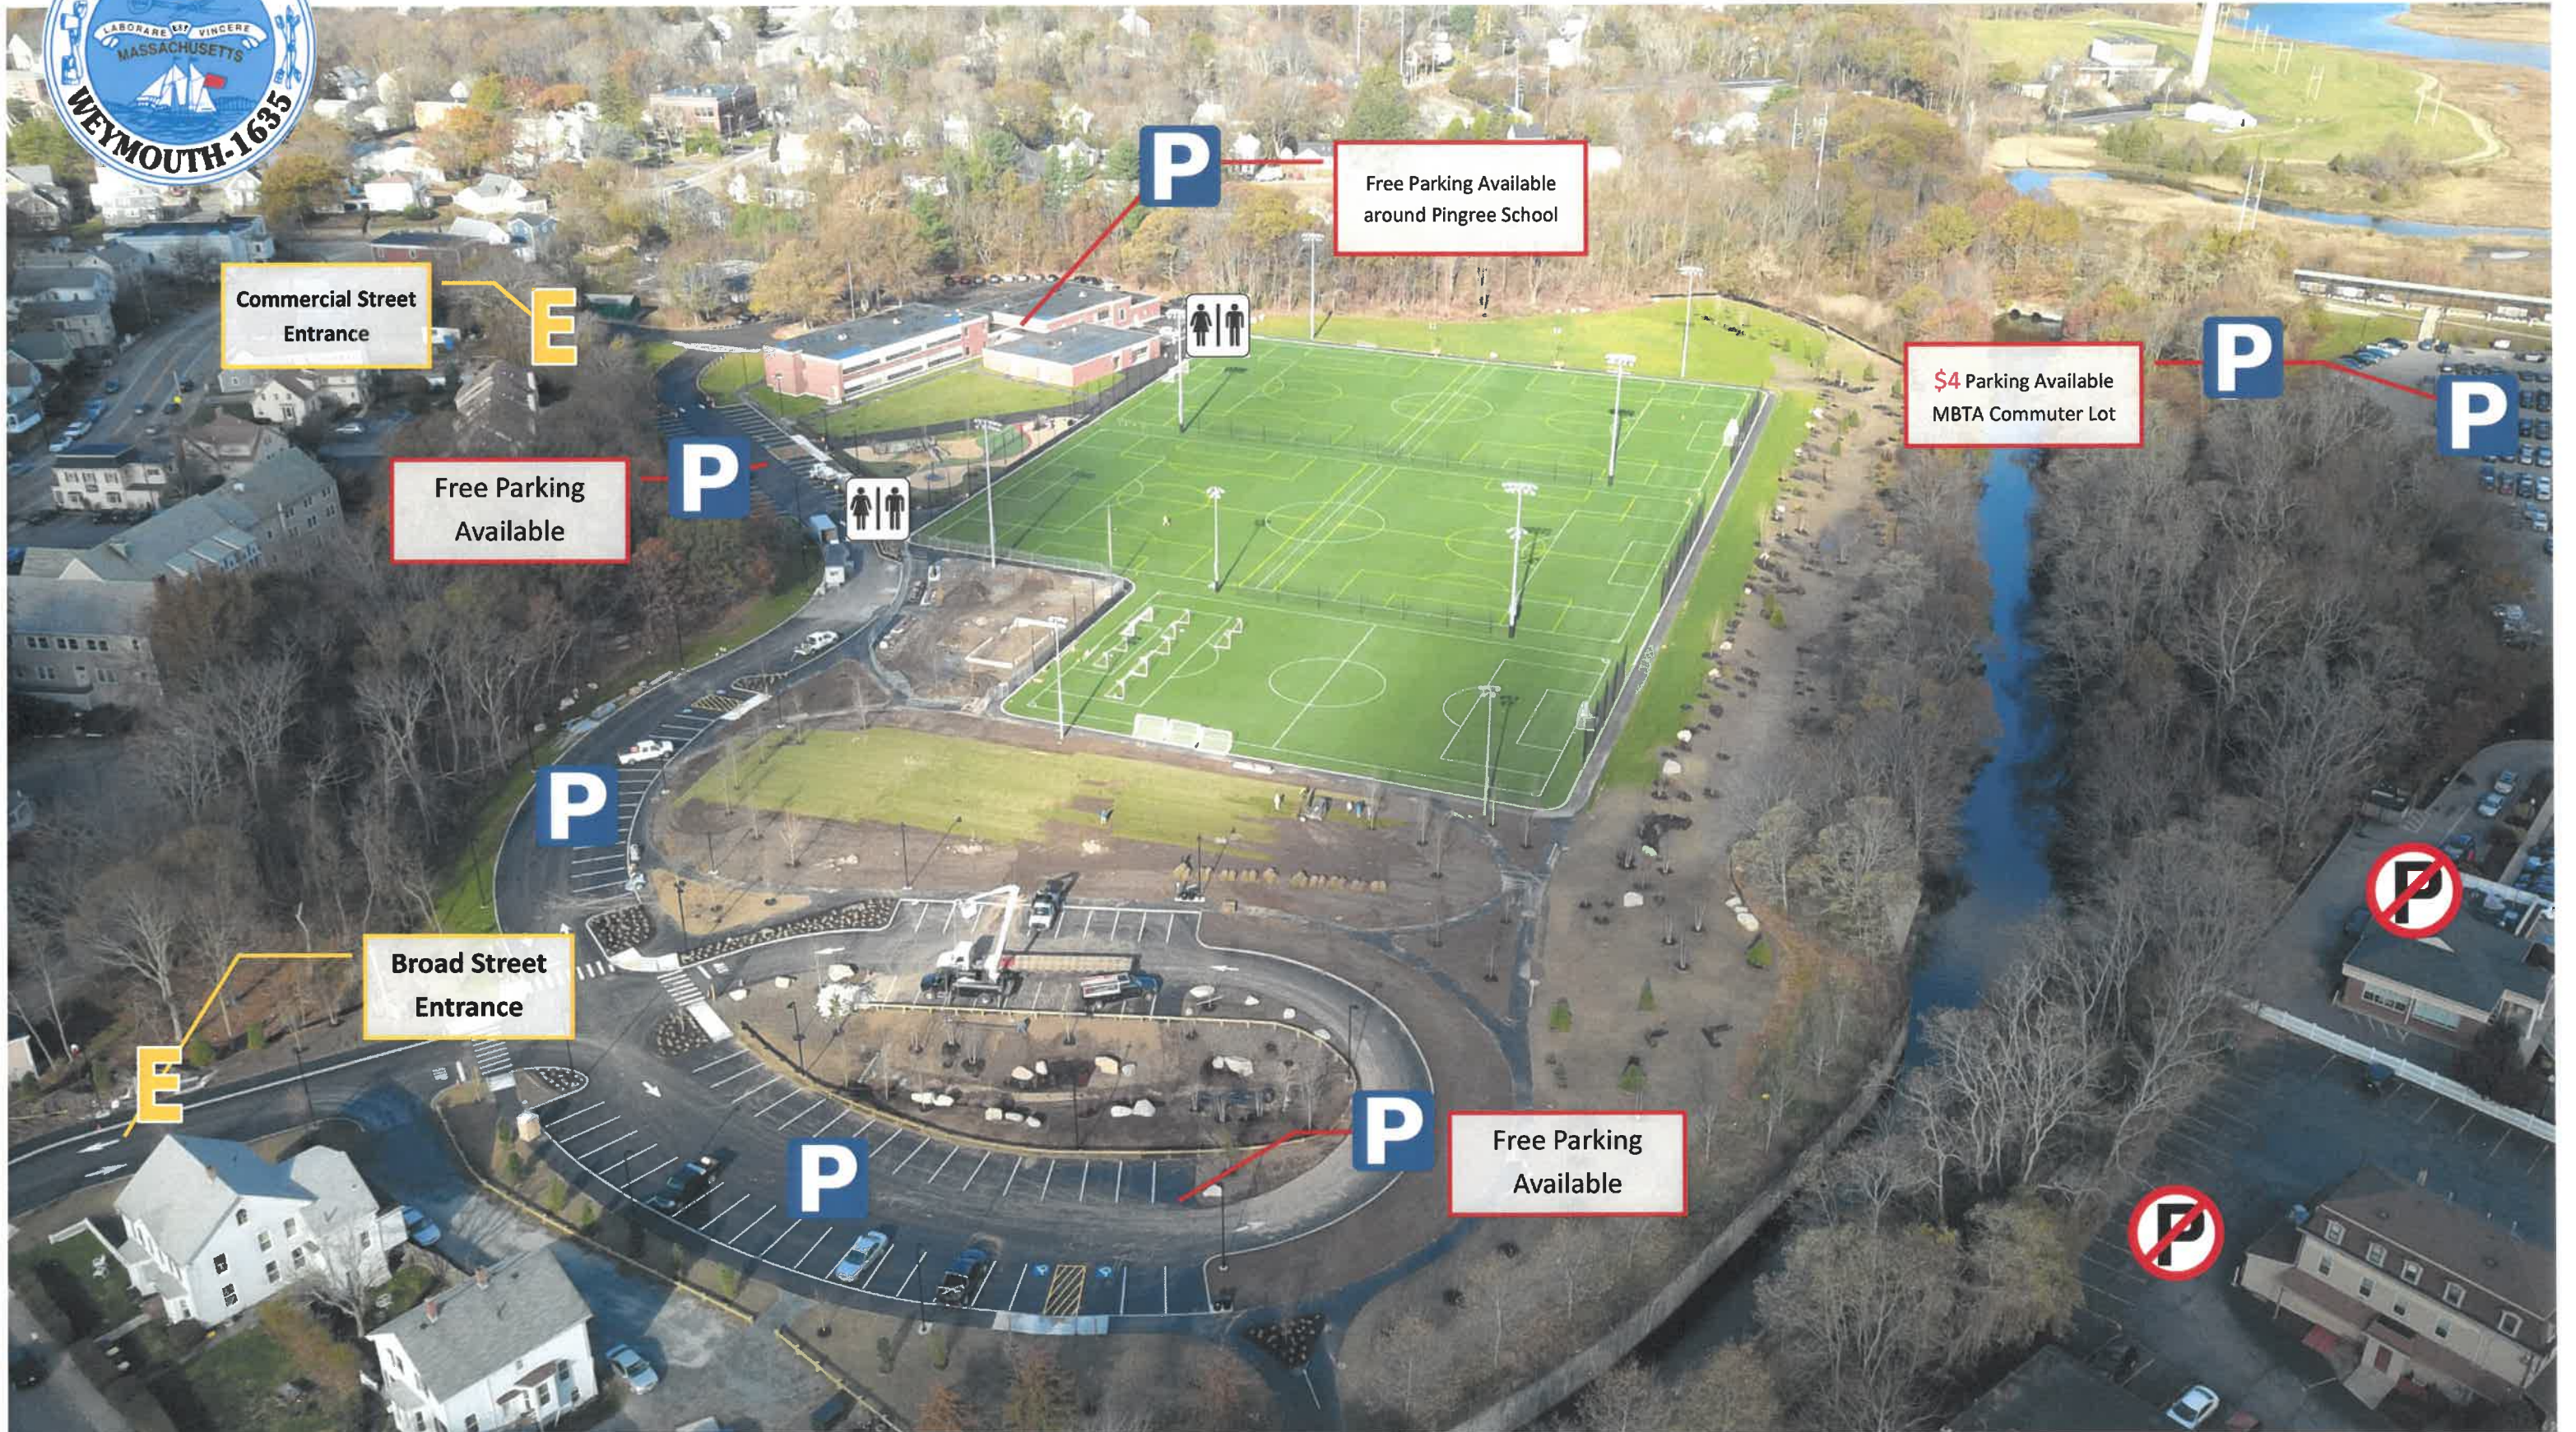

Legion Field Event Parking

Free Parking Available within the complex.

P Parking available @ Chapman School, Town Hall, Commercial and Middle Street

NO RESIDENTIAL NEIGHBORHOOD STREET PARKING

Lovell Field Event Parking

Commercial Street Entrance

E

Free Parking Available

P

Broad Street Entrance

E

Free Parking Available around Pingree School

P

\$4 Parking Available MBTA Commuter Lot

P

P

Free Parking Available

P

P

Free Parking Available within the complex.

\$4 full day parking available @ the MBTA Lot on Commercial St.

~~P~~

NO STREET PARKING - NO PARKING AT LOCAL BUSINESSES