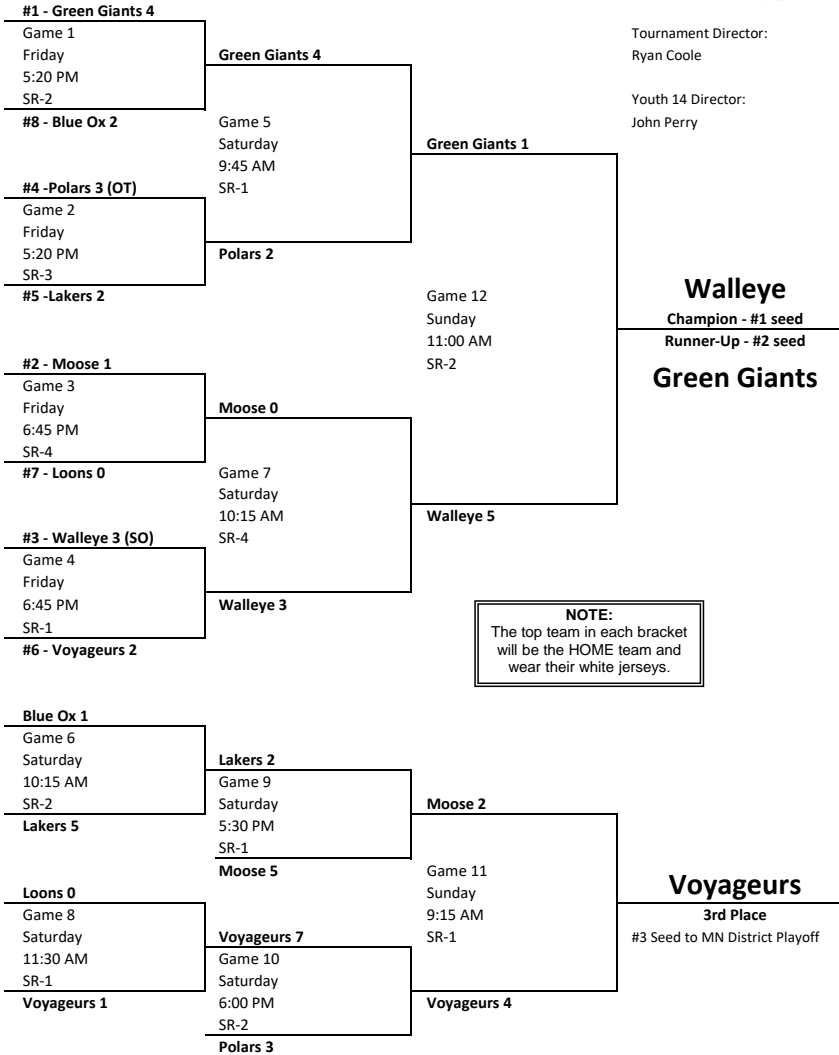

2017 Youth 14U Tier 1 League Playoff

September 29 - October 1st

Schwan's Super Rink, Blaine MN

Top 3 teams advance to Mn District Playoff

Tournament Director:
Ryan Coole

Youth 14 Director:
John Perry

NOTE:
The top team in each bracket will be the HOME team and wear their white jerseys.