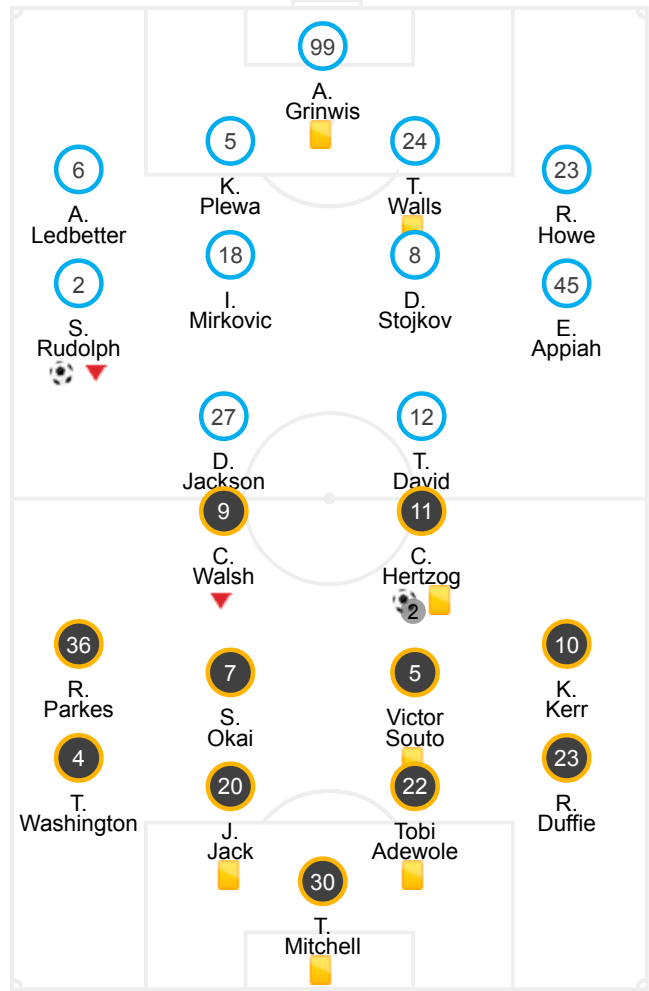

Saint Louis

1 - 2

Pittsburgh Riverhounds

FT

S. Rudolph 45 (Assists: C. Volesky)

KO:
19 Aug 2017
20:30

REF:
Lorant Varga

Attendance:
4,703

Venue:
Toyota
Stadium, St.
Louis

C. Hertzog

C. Hertzog 73 (

Starting Formations

Match Stats

FH	SH	FT	Statistic	FH	SH	FT
1	0	1	Goals	0	2	2
3	8	11	Total Shots (including blocked shots)	8	6	14
1	2	3	Shots On Target	4	4	8
1	2	3	Shots Off Target	2	1	3
1	4	5	Blocked Shots	2	1	3
2	3	5	Shots from inside the box	4	3	7
1	5	6	Shots from outside the box	4	3	7
0	1	1	Headed Shots	1	1	2
1	7	8	Corners	5	1	6
7	8	15	Fouls Conceded	5	10	15
5	5	10	Open Play Crosses	6	0	6
3	2	5	Offsides	0	1	1
28	21	49	Duels Won	27	25	52
50.9%	45.7%	48.5%	Duels Won (%)	49.1%	54.3%	51.5%
204	212	416	Total Passes	191	117	308
72.5%	72.6%	72.6%	Passing Accuracy	70.7%	59.8%	66.6%
51.9%	65.9%	58.2%	Possession	48.1%	34.1%	41.8%