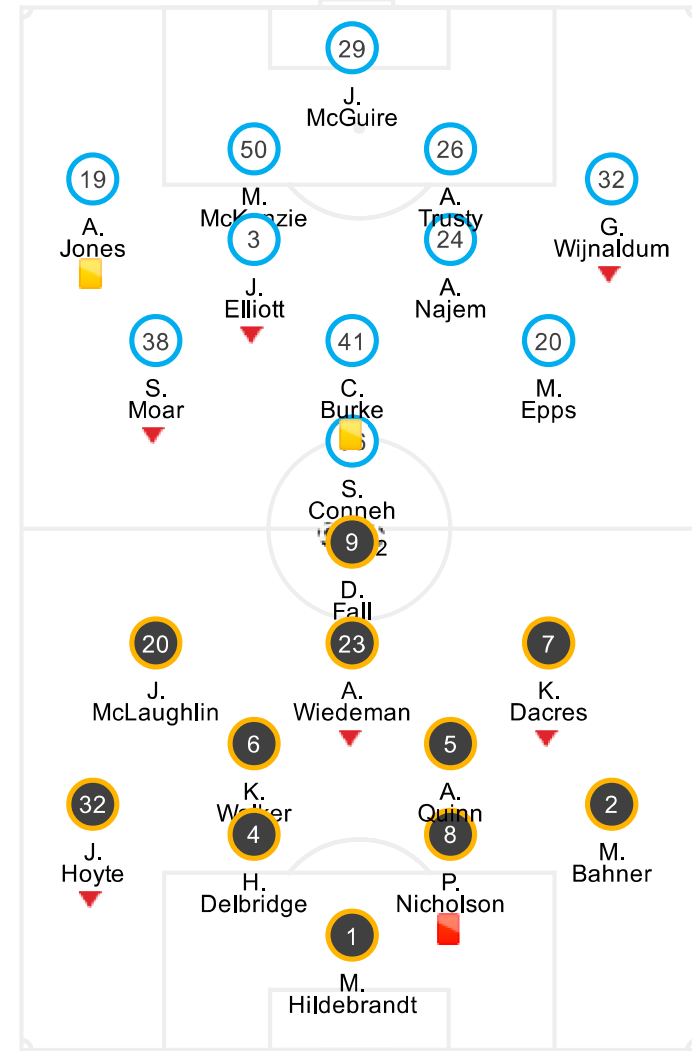

REF:
Jorge Gonzalez

Attendance: 3,005

Venue:
Goodman Stadium

Match Stats

FH	SH	FT	Statistic	FH	SH	FT
0	2	2	Goals	0	0	0
7	13	20	Total Shots (including blocked shots)	6	1	7
2	4	6	Shots On Target	5	0	5
3	8	11	Shots Off Target	1	0	1
2	1	3	Blocked Shots	0	1	1
4	8	12	Shots from inside the box	2	1	3
3	5	8	Shots from outside the box	4	0	4
0	2	2	Headed Shots	1	0	1
1	2	3	Comers	1	3	4
9	6	15	Fouls Conceded	5	5	10
4	2	6	Open Play Crosses	8	2	10
1	1	2	Offsides	0	1	1
30	32	62	Duels Won	31	27	58
49.2%	54.2%	51.7%	Duels Won (%)	50.8%	45.8%	48.3%
180	241	421	Total Passes	150	139	289
78.9%	85.1%	82.4%	Passing Accuracy	62.7%	60.4%	61.6%
54.6%	62.7%	58.9%	Possession	45.4%	37.3%	41.1%

Starting Formations

Bethlehem Steel

	Minutes Played			Total Saves	Shots Saved (%)			Crosses Claimed		Punches
Jake McGuire	-			5	100%			1		-
Bethlehem Steel	Minutes Played	Total Shots	Shots On Target	Chances Created	Touches	Total Passes	Passing Accuracy	Tackles	Fouls Won	Fouls Conceded
Aaron Jones	-	-	-	3	68	51	84.3%	1	-	4
Auston Trusty	-	-	-	-	63	49	81.6%	2	-	2
Mark McKenzie	-	-	-	-	43	35	91.4%	1	-	1
Giliano Wijnaldum	-	-	-	-	50	27	85.2%	5	2	-
Hugh Roberts	-	-	-	-	9	5	80%	1	-	-
Charles Reymann	-	-	-	-	5	1	100%	1	-	-
Jack Elliott	-	-	-	1	77	68	72.1%	3	-	1
Adam Najem	-	3	1	2	78	69	91.3%	2	1	1
Cory Burke	-	4	-	1	48	24	75%	2	3	1
Marcus Epps	-	2	1	1	52	26	96.2%	3	1	2
Santi Moar	-	3	1	3	48	27	77.8%	3	-	1
Seku Conneh	-	8	3	5	38	11	72.7%	3	1	2
Issa Rayyan	-	-	-	1	7	4	100%	-	1	-