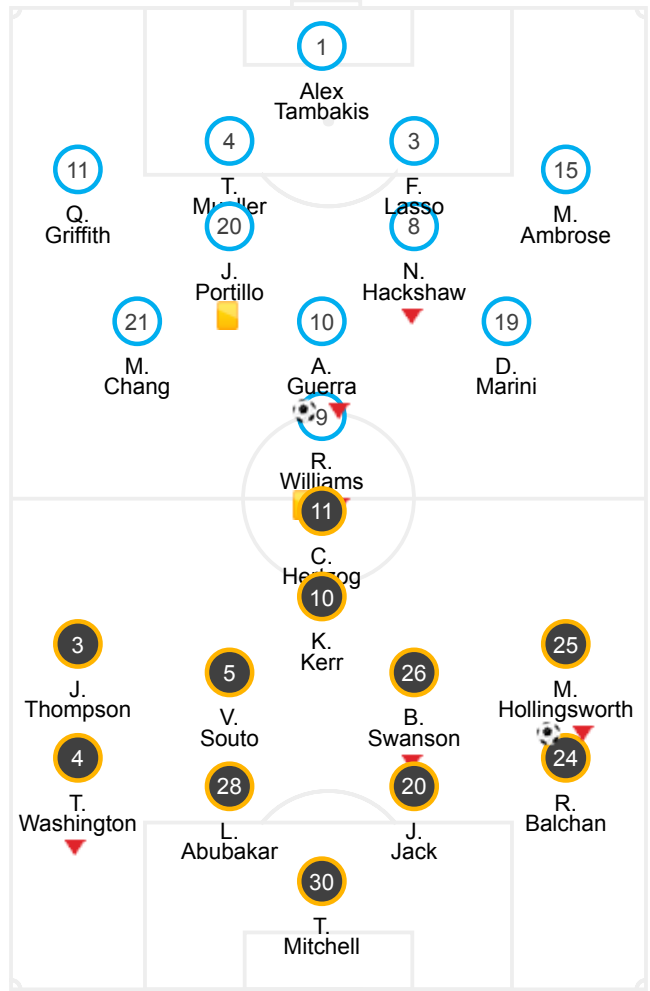

Charleston Battery

United Soccer League

1 - 2

Pittsburg Riverhounds

FT

A. Guerra 8 (Assists: D. Marini)

KO:
8 Apr 2017
19:00

REF:
Aleksandar
Zhelyazkov

Attendance:
2,425

Venue:
MUSC
Health
Stadium

M. Hollingsworth 59'

C. Hertzog 90+

Starting Formations

Match Stats

FH	SH	FT	Statistic	FH	SH	FT
1	0	1	Goals	0	2	2
7	6	13	Total Shots (including blocked shots)	3	10	13
2	2	4	Shots On Target	0	3	3
2	4	6	Shots Off Target	1	5	6
3	0	3	Blocked Shots	2	2	4
2	3	5	Shots from inside the box	1	5	6
5	3	8	Shots from outside the box	2	5	7
1	1	2	Headed Shots	0	1	1
3	2	5	Corners	4	1	5
8	9	17	Fouls Conceded	9	5	14
9	9	18	Open Play Crosses	5	5	10
2	1	3	Offsides	3	0	3
20	14	34	Duels Won	22	24	46
47.6%	36.8%	42.5%	Duels Won (%)	52.4%	63.2%	57.5%
227	227	454	Total Passes	227	261	488
81.1%	78.4%	79.7%	Passing Accuracy	80.2%	79.7%	79.9%
50.1%	47.5%	48.7%	Possession	49.9%	52.5%	51.3%

Pittsburgh Riverhounds

	Minutes Played	Total Saves	Shots Saved (%)	Crosses Claimed	Punches
Trey Mitchell	90	3	75%	-	-

Pittsburgh Riverhounds	Minutes Played	Total Shots	Shots On Target	Chances Created	Touches	Total Passes	Passing Accuracy	Tackles	Fouls Won	Fouls Conceded
Richard Balchan	90	1	-	1	61	43	79.1%	1	2	1
Jamal Jack	90	1	-	-	40	29	82.8%	2	1	-
Lalas Abubakar	90	-	-	-	67	39	84.6%	6	3	5
Taylor Washington	57	-	-	1	42	29	89.7%	-	2	1
Ben Swanson	13	-	-	-	13	9	77.8%	-	2	-
Jack Thompson	90	2	-	2	64	47	76.6%	-	2	1
Victor Souto	90	-	-	-	85	76	84.2%	2	-	3
Marshall Hollingsworth	82	1	1	1	47	35	77.1%	1	1	1
Abuchi Obinwa	77	-	-	-	63	53	79.2%	4	1	2
Kenroy Howell	8	-	-	-	6	4	100%	-	1	-
Kevin Kerr	90	2	-	3	62	48	87.5%	-	-	-
Corey Hertzog	90	5	1	2	53	40	85%	1	2	-
Kay Banjo	33	1	1	1	13	10	80%	1	-	-