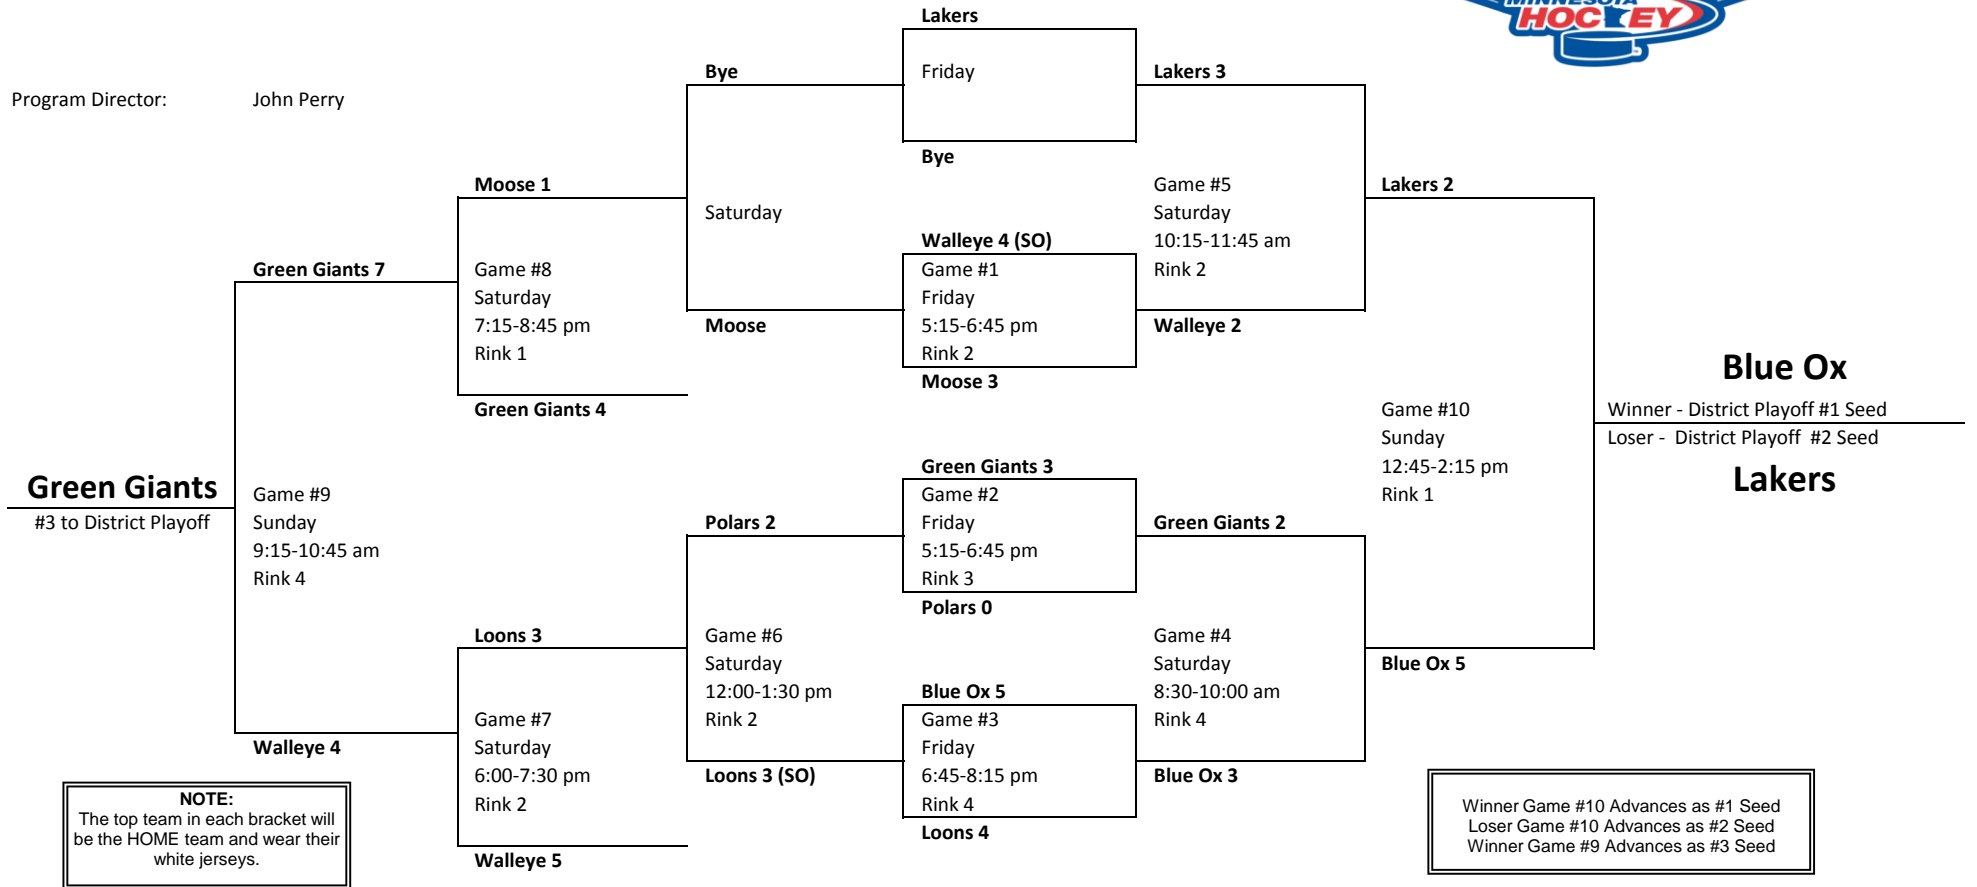

2016 Youth 14U Tier 1 League Playoffs

September 30 - October 2
Schwan's Super Rink, Blaine

Tournament Director: Ryan Coole

Program Director: John Perry

SPECIAL THANKS TO THE MINNESOTA HOCKEY PARTNERS: