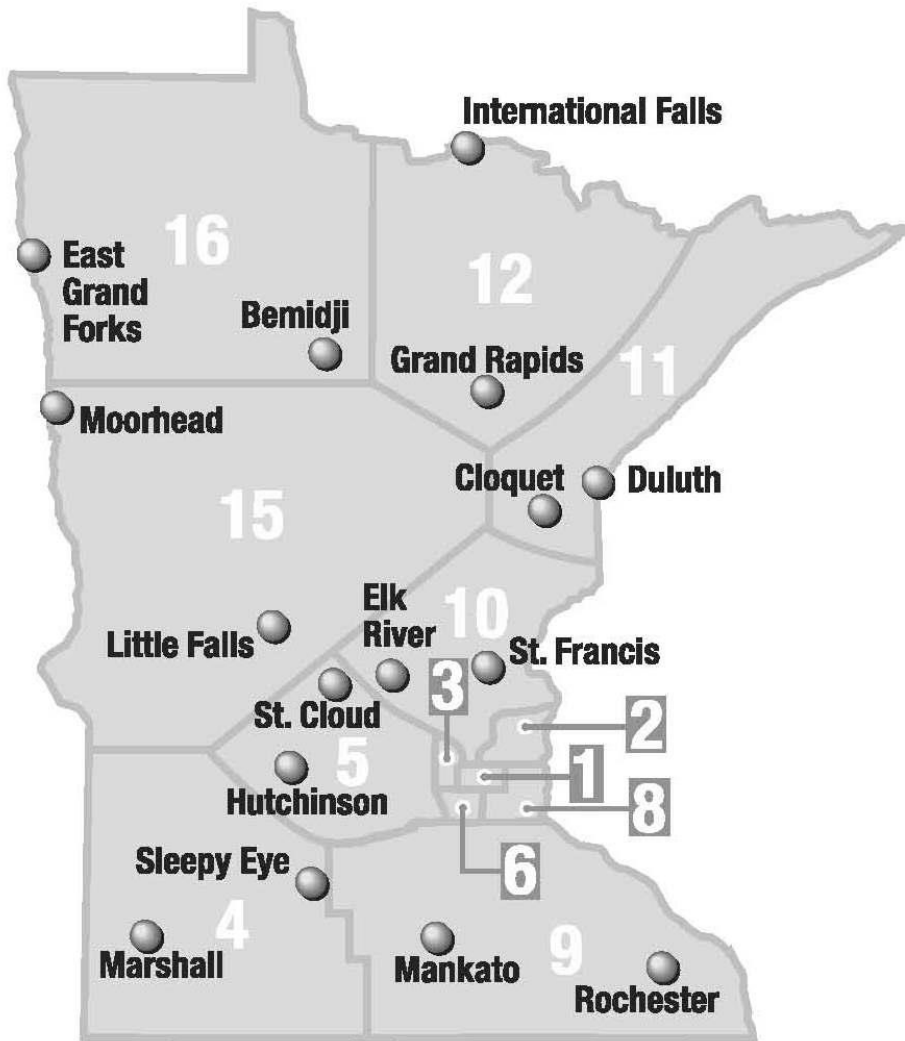

Map of Minnesota Hockey Districts

Maroon Districts - 1, 2, 3, 6, 8, 10
Gold Districts - 4, 5, 9, 11, 12, 15, 16