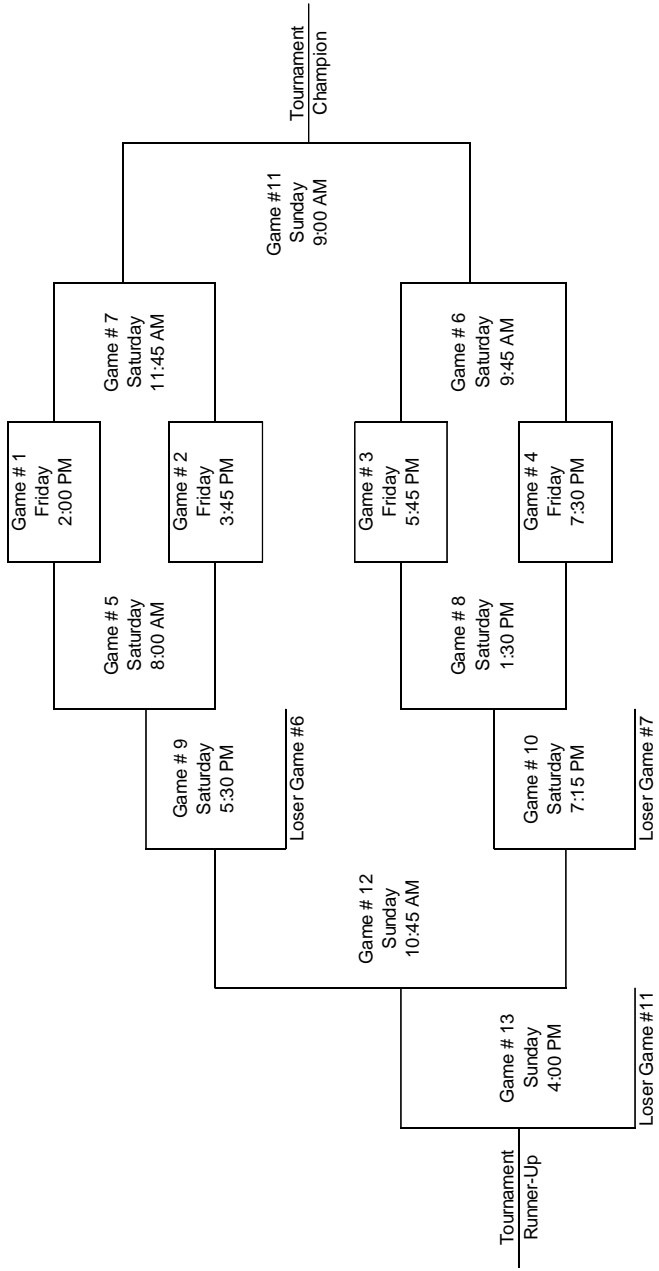

**Minnesota Hockey Double Elimination Format**  
**Regions - 2 Teams Advancing**

Note: Teams listed first in pairings are "home." Times listed are the "standard" times, but are subject to change. Refer to minnesotahockey.org website for final schedule.

Winner Game #11 Advances as #1 Seed  
 Winner Game #13 Advances as #2 Seed