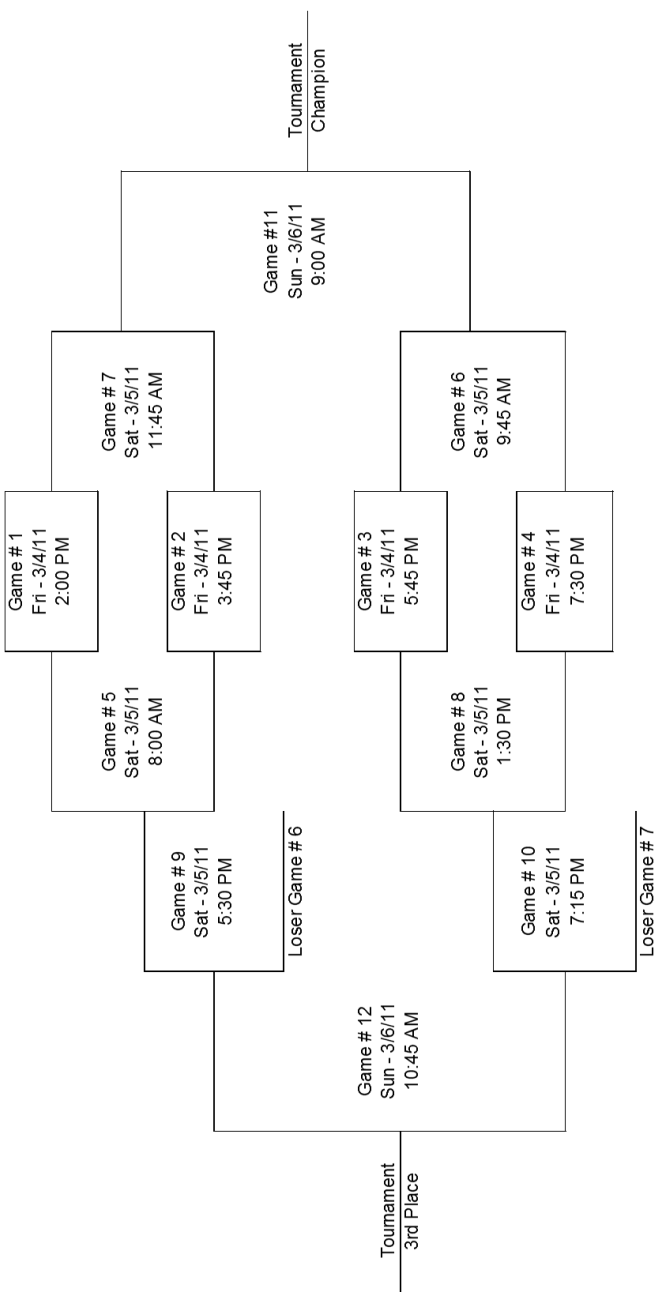

**Minnesota Hockey Double Elimination Format  
Regions - 3 Teams Advancing**

Note: Teams listed first in pairings are "home". The times listed are the "standard" times, but are subject to change. Refer to [minnesotahockey.org](http://minnesotahockey.org) website for final schedule.

Winner Game #11 Advances as #1 Seed  
 Loser Game #11 Advances as #2 Seed  
 Winner Game #12 Advances as #3 Seed