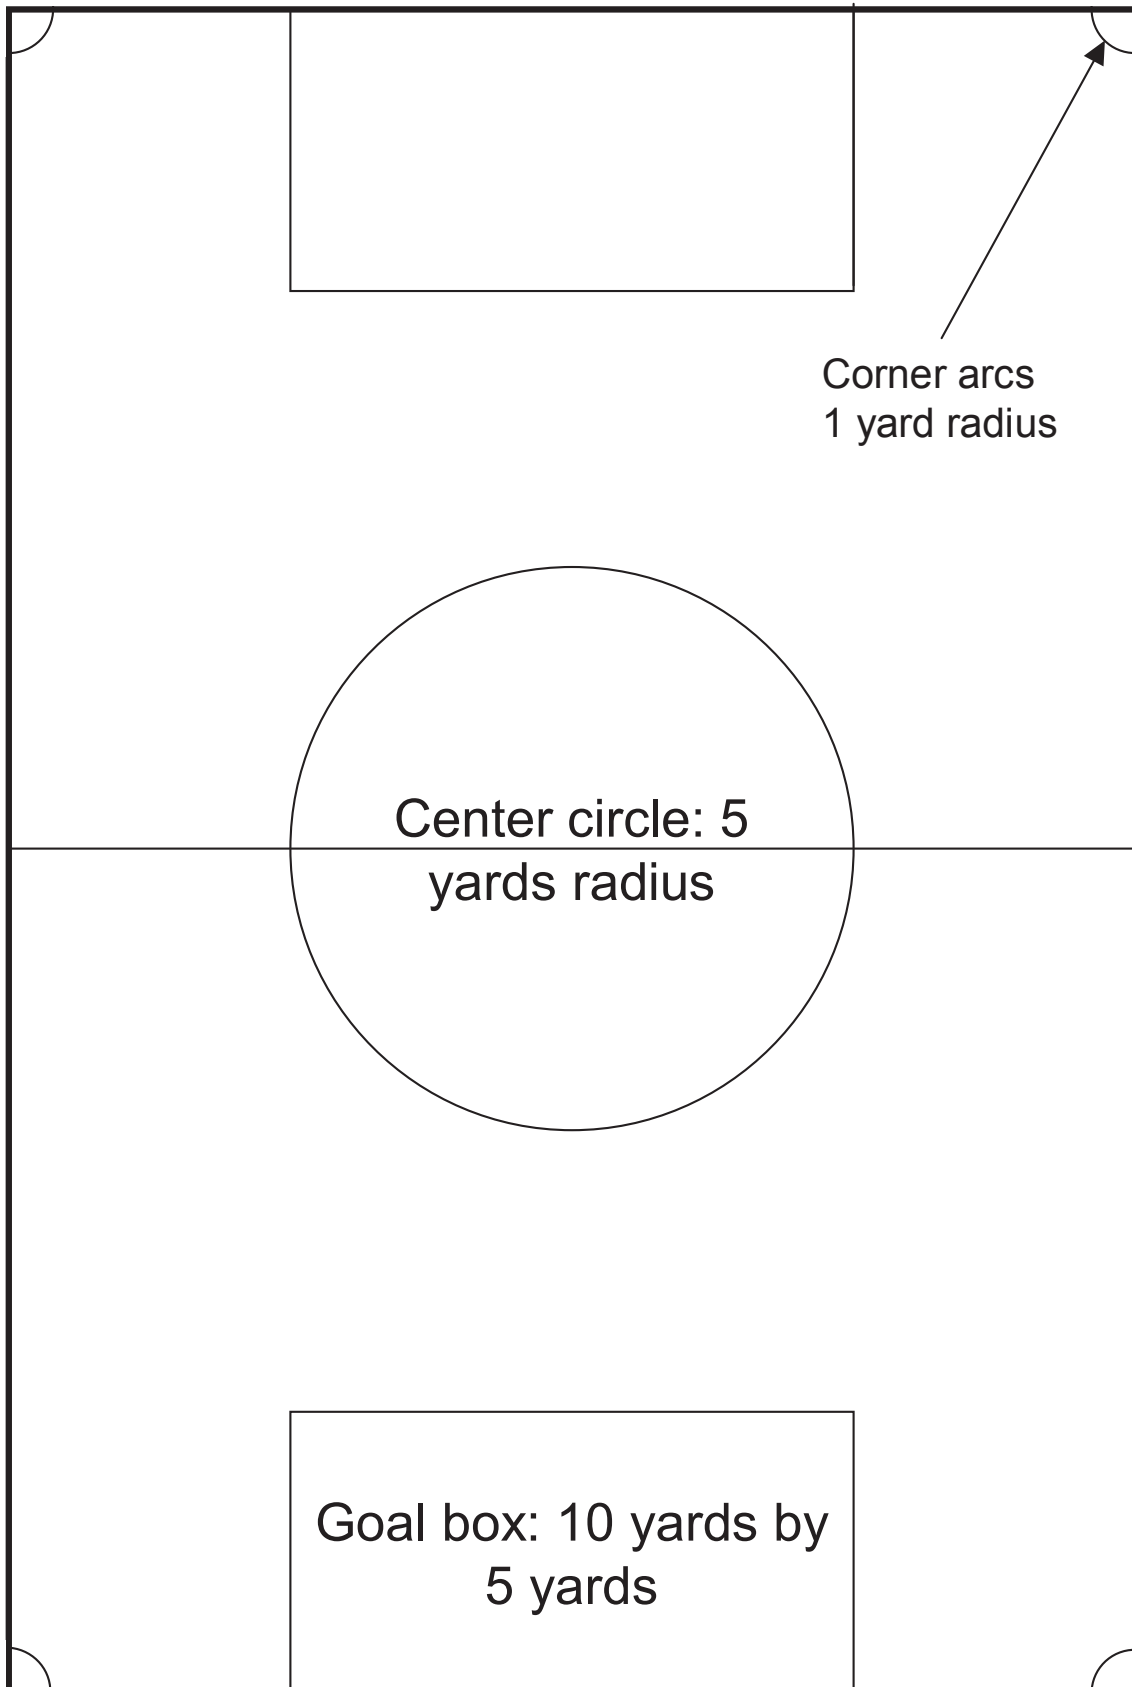

U6 Field Dimensions

Field: 30 yards long by 20 yards wide

U8 Field Dimensions

Field: 50 yards long by 30 yards wide