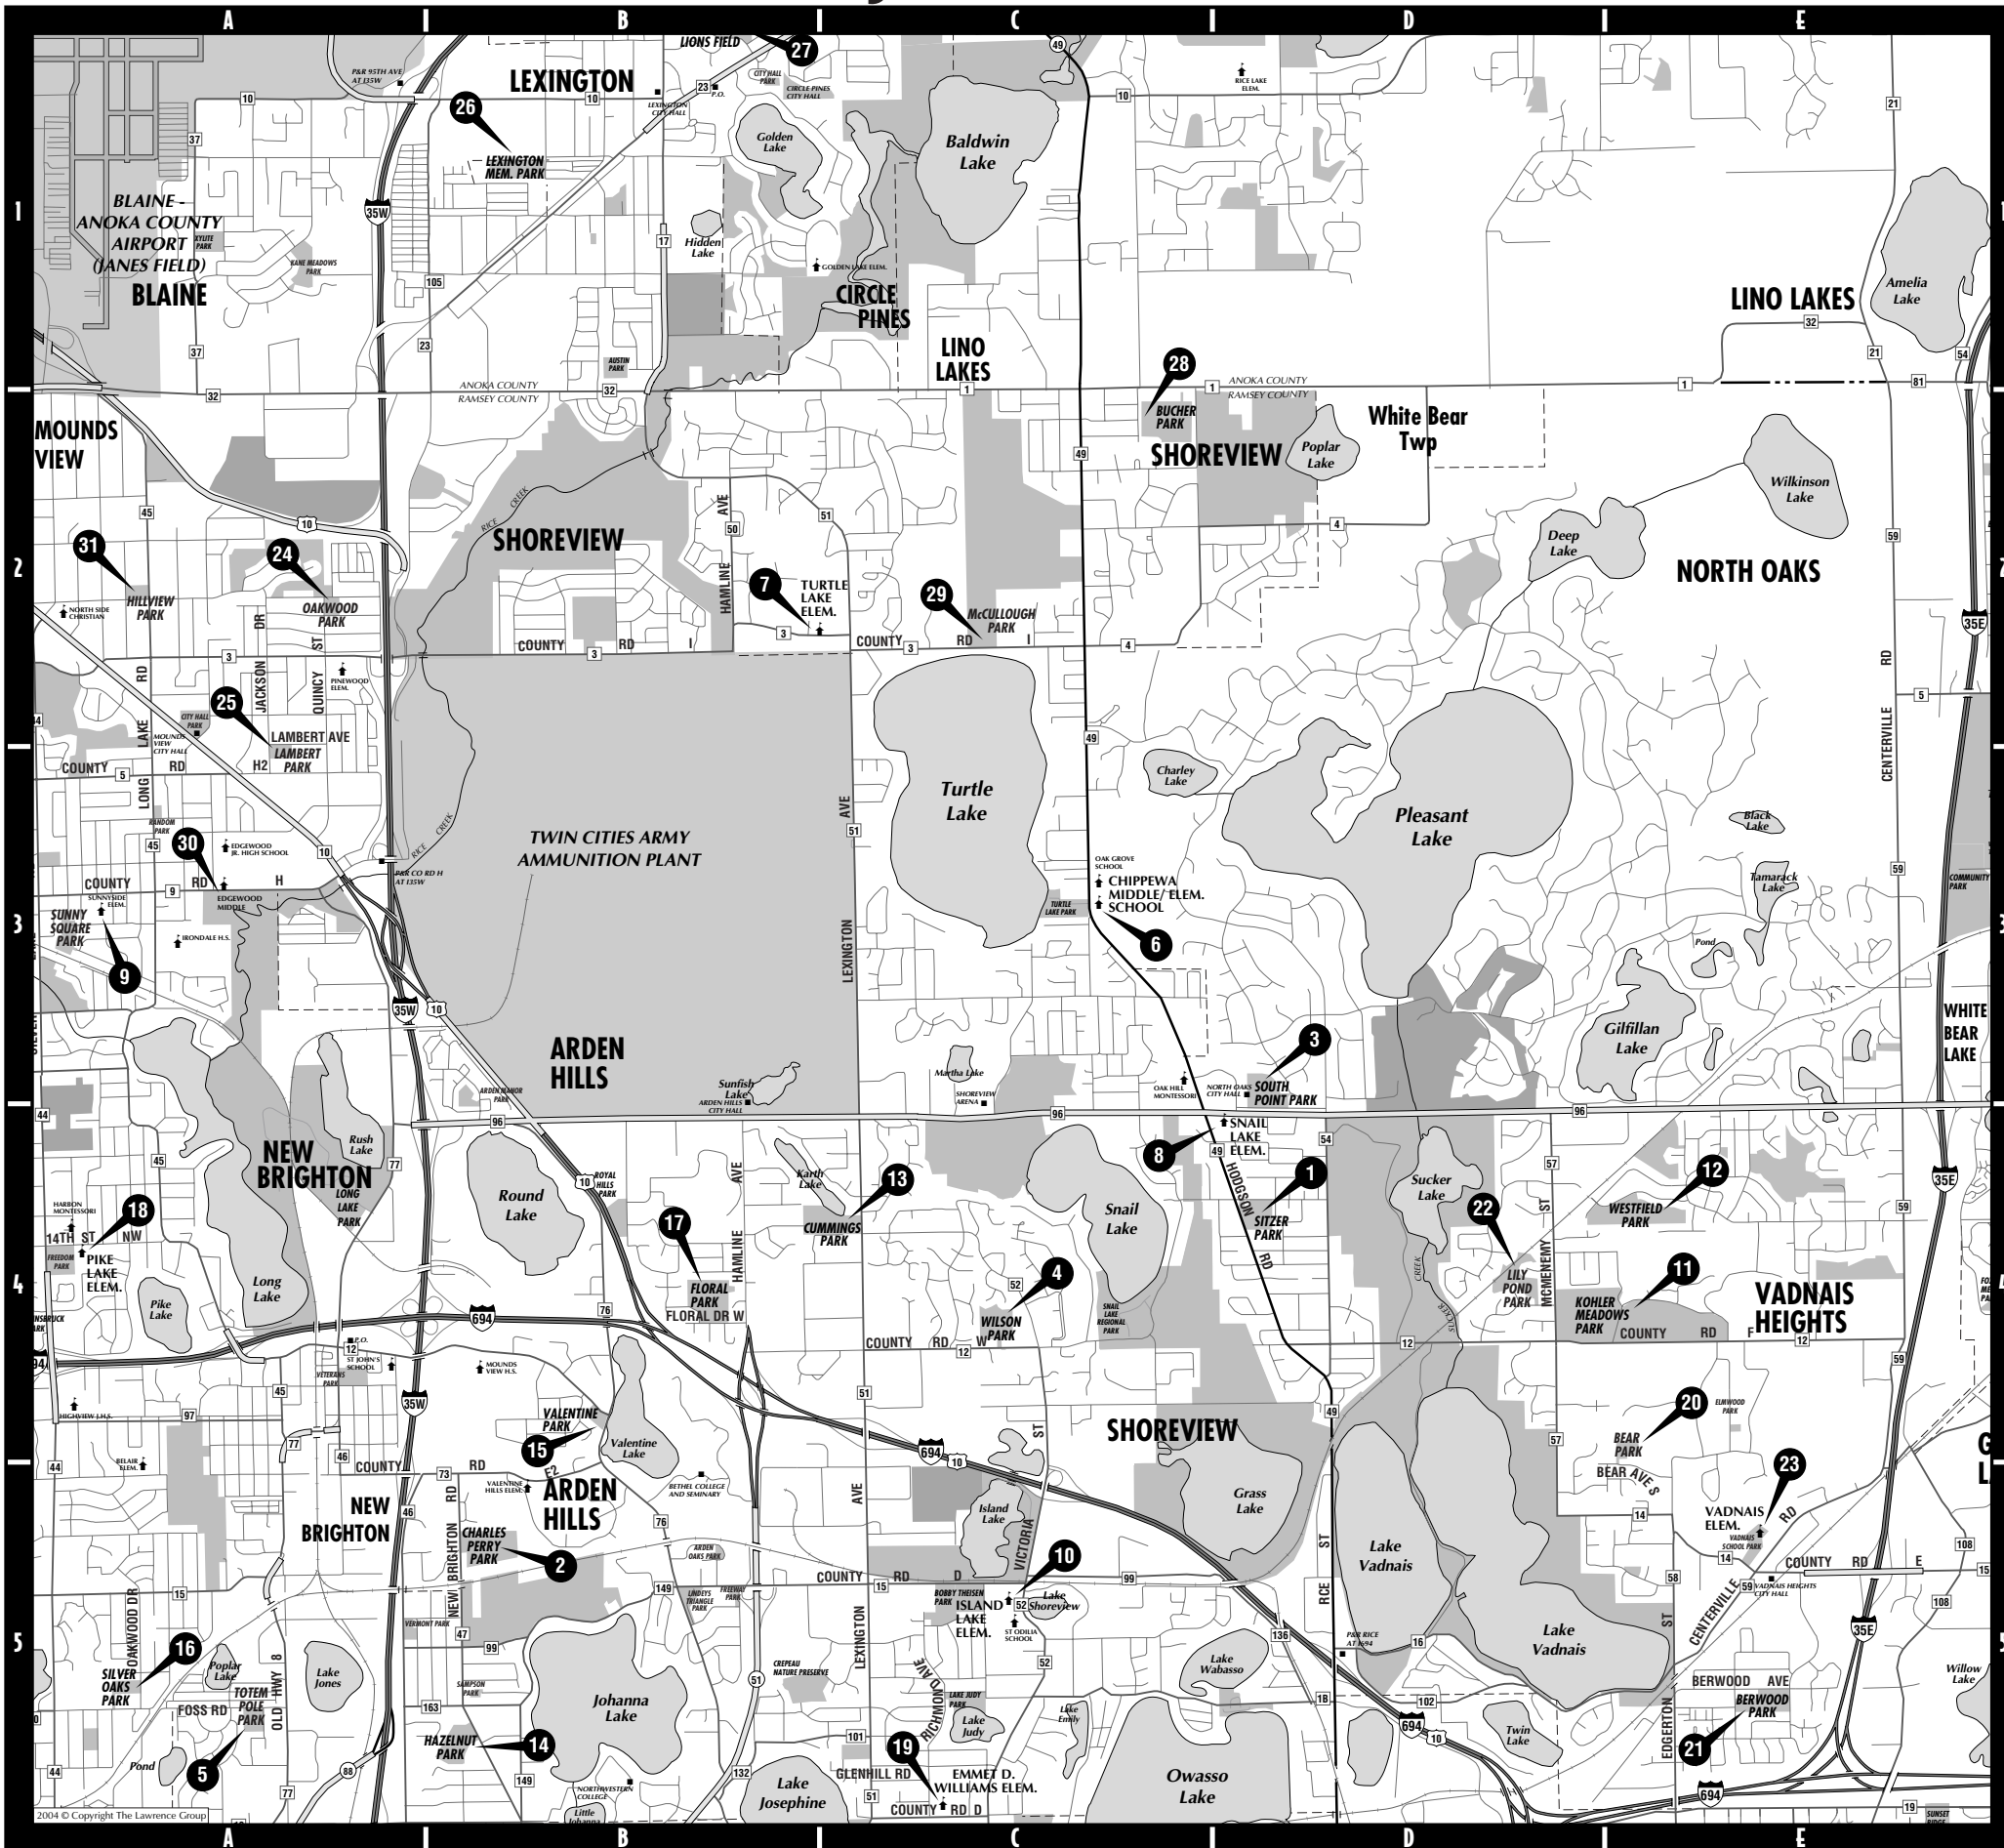

SAYB League Field Locations

1. **Sitzer Park (D-4)**
4344 Hodgson Road
2. **Perry Park #4 (B-5)**
3700 New Brighton Road
3. **North Oaks South Point Park (D-3)**
Highway 96 @ Village Center Drive
4. **Wilson Park (C-4)**
815 County Road F
5. **Totem Pole Park (A-5)**
1111 Foss Road
6. **Chippewa Middle School (C-3)**
5000 Hodgson Road
7. **Turtle Lake Elementary (B-2)**
1141 West County Road I
8. **Snail Lake Elementary (D-4)**
4550 Hodgson Road
9. **Sunnyside Elementary (A-3)**
2070 County Road H
10. **Island Lake Elementary (C-5)**
3555 Noth Victoria Street
11. **Kohler Meadows Park (E-4)**
661 East County Road F
12. **Westfield Park (E-4)**
520 Westfield Lane
13. **Cummings Park (C-4)**
1220 Wyncrest Drive
14. **Hazelnut Park (B-5)**
3301 New Brighton Road
15. **Valentine Park (B-4)**
1650 West County Road F
16. **Silver Oaks Park (A-5)**
1650 West County Road F
17. **Floral Park (B-4)**
11423 West Floral Drive
18. **Pike Lake Elementary (A-4)**
2101 NW 14th Street
19. **Emmett Williams Elementary (C-5)**
955 County Road D
20. **Bear Park (E-4)**
475 Bear Avenue South
21. **Berwood Park (E-5)**
780 Berwood Avenue
22. **Lily Pond Park (D-4)**
325 Lily Pond Lane
23. **Vadnais Heights Elementary (E-5)**
3645 Centerville Road
24. **Oakwood Park (A-2)**
Quincy Street & Hillview Road
25. **Lambert Park (A-3)**
Jackson St & Lambert Ave
26. **Centennial Lakes Little League (B-1)**
Lexington Park (Junior Minor)
Hamline Avenue at Woodland
27. **Carl Eck / Lions Field (Nat/Am) (B-1)**
Lake Drive at Civic Center Drive
28. **Bucher Park (C-2)**
5900 Mackubin
29. **McCullough Park (C-2)**
915 County Road I
30. **Edgewood Middle School (A-3)**
5100 N. Edgewood Dr
31. **Hillview Park (A-2)**
Hillview and Long Lake Rd. east of 45