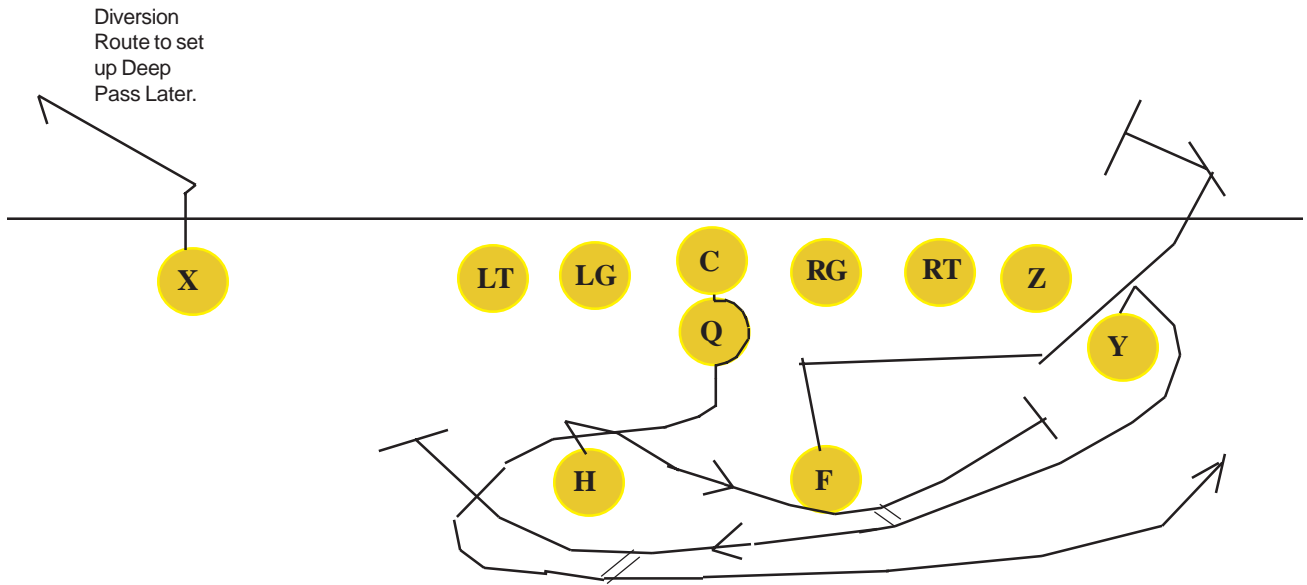

PRO_RGT 31 CR_BCK RIP

4

PRO_RGT 17 BOOT RIP

5

Diversion Route to run off defender and then position for cutting off pursuit.

PRO 18 BOOT Z PASS

Play 1 is Test Route

6

Plays 2, 3, and 6 are Test Routes

9

PRO Y OUT PASS

Play 6 is Test Route

10

PRO_RGT 18 DBL_REV

11

PRO 17 DBL_REV

12

PRO FAKE REVERSE RIP

13

PRO SLEEP RIP DON'T MOVE

14

Play 17 is Test Route

PWR_I X FLAG PASS

15