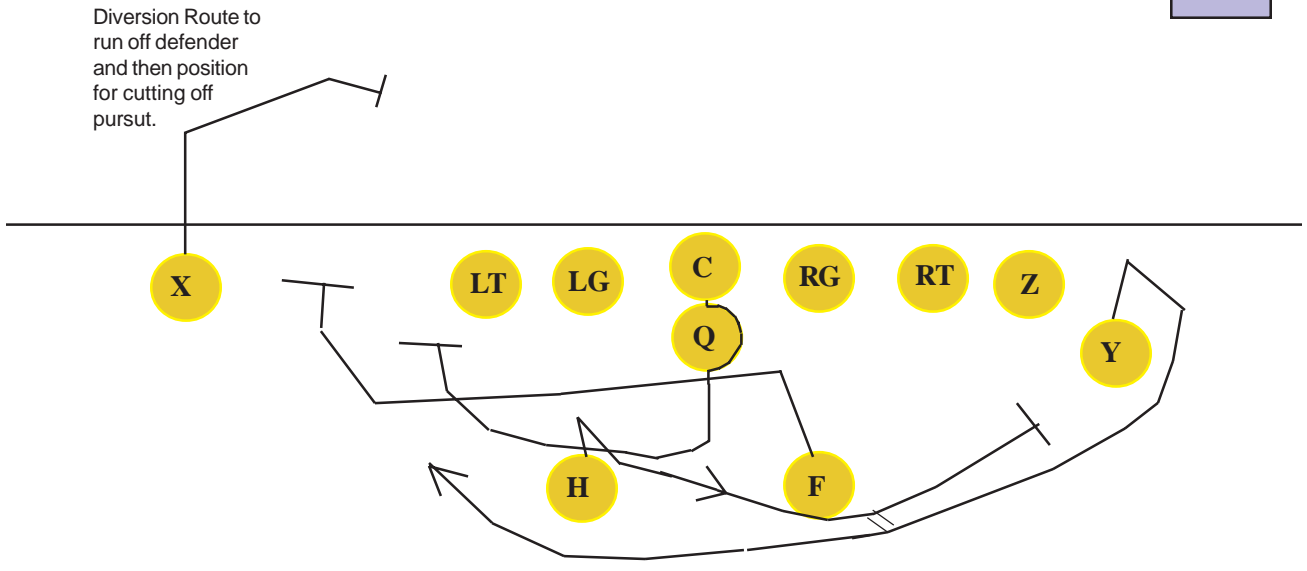

PRO_RGT 31 CR_BCK RIP

4

PRO_RGT 17 BOOT RIP

5

Diversion Route to run off defender and then position for cutting off pursuit.

PRO 18 BOOT Z PASS

Play 1 is Test Route

6

Test Route for Pro X Pass, Play #9. to see if open.

Pass Routes

Test Route for Pro Y OUT Pass, to see if open. Play #10.

PRO_RGT 47 REVERSE

7

PRO 48 REVERSE

8

PRO X FLAG PASS

Plays 2, 3, and 6 are Test Routes

9

PRO Y OUT PASS

Play 6 is Test Route

10

PRO_RGT 18 DBL_REV

11

PRO 17 DBL_REV