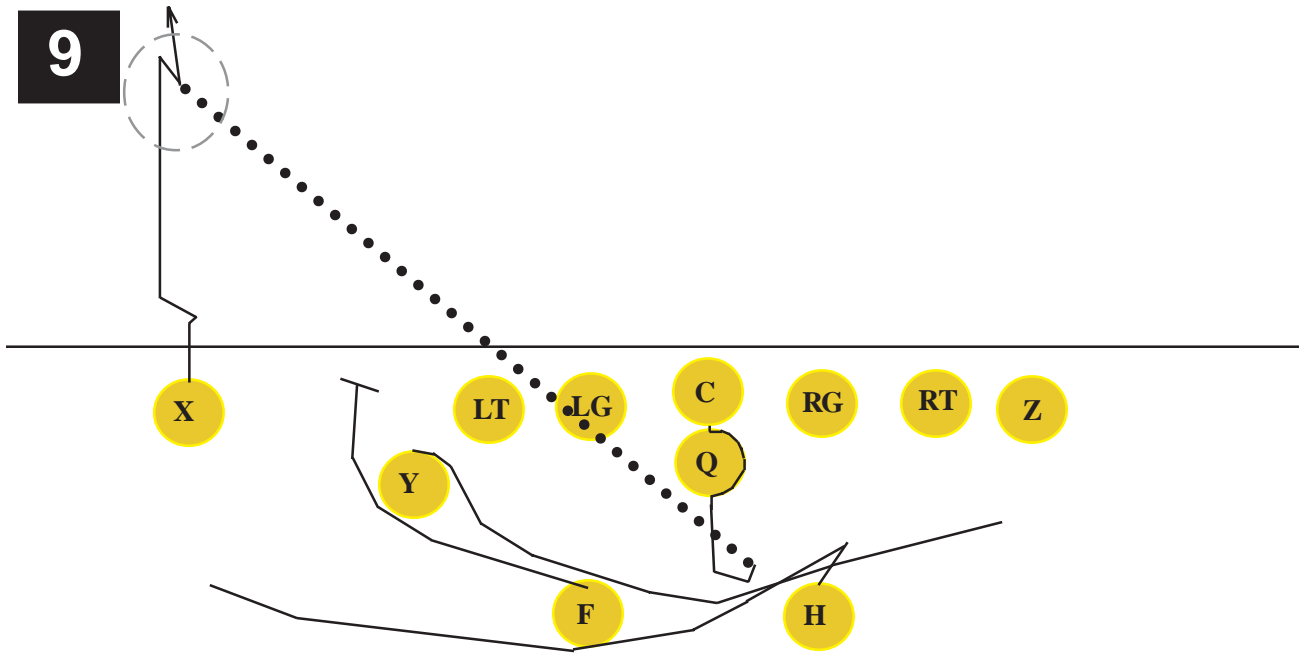

PRO_RGT 31 CR_BCK RIP

4

PRO_RGT 17 BOOT RIP

5

Diversion Route to run off defender and then position for cutting off pursuit.

PRO 18 BOOT Z PASS

Play 1 is Test Route

6

Test Route for Pro X Pass, Play #9. to see if open.

Pass Routes

Test Route for Pro Y OUT Pass, to see if open. Play #10.

PRO_RGT 47 REVERSE

7

PRO 48 REVERSE

8

PRO X FLAG PASS

Plays 2, 3, and 6 are Test Routes

9

PRO Y OUT PASS

Play 6 is Test Route

10

PRO_RGT 18 DBL_REV

11

PRO 17 DBL_REV