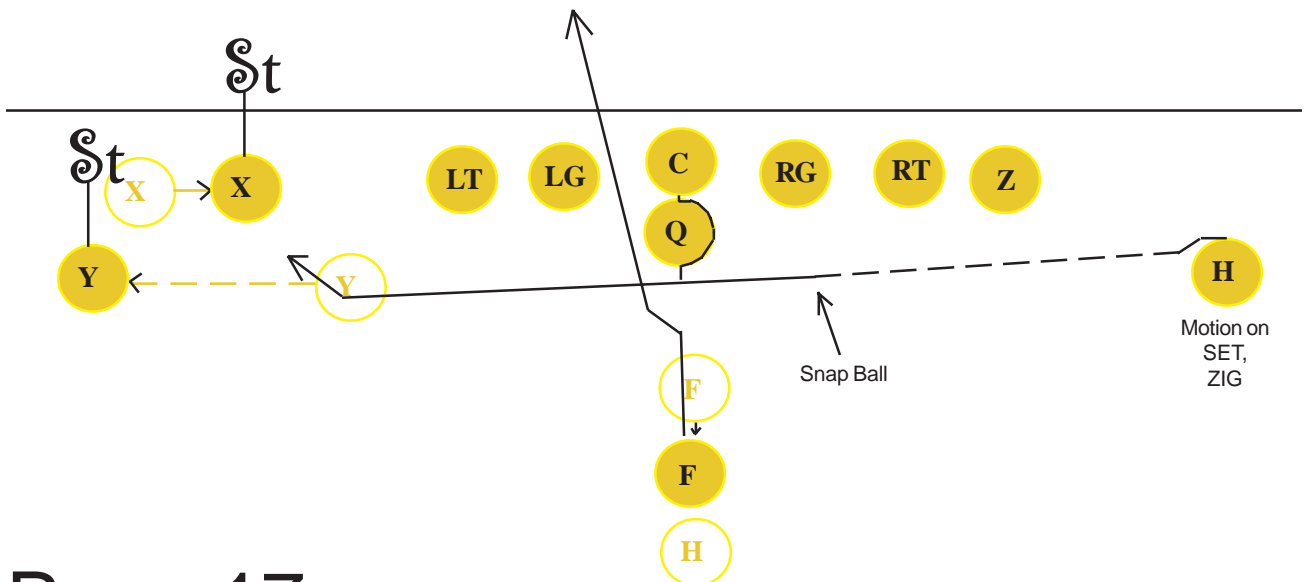

Offense Shifts from I formation to Spread on DOWN.

26

Test Route for **SPRD Y POST Pass**, to see if open. Play #29.

Deep Slant
Run Off Route Should be same route as Play 32

Test Route for **SPRD H FLAG Pass**, to see if open. Play #32.

SPRD 37 PITCH ZIG

27

Offense Shifts from I formation to Spread on DOWN.

SPRD 38 PITCH RIP

28

Offense Shifts from I formation to Spread on DOWN.

SPRD Y POST PASS

29

Offense Shifts from I formation to Spread on DOWN.

SPRD 27 SPRINT ZIG

30

Offense Shifts from I formation to Spread on DOWN.

SPRD 31 SPRINT ZIG

Offense Shifts from I formation to Spread on DOWN.

31

SPRD H FLAG PASS

Offense Shifts from I formation to Spread on DOWN.

32

Test Route for
SPRD Y POST Pass,
to see if open.
Play #29.

SPRD FLEAFlickER PASS ZIG

Novely Pass, No Providence

33

Offense Shifts from I formation to Spread on DOWN.