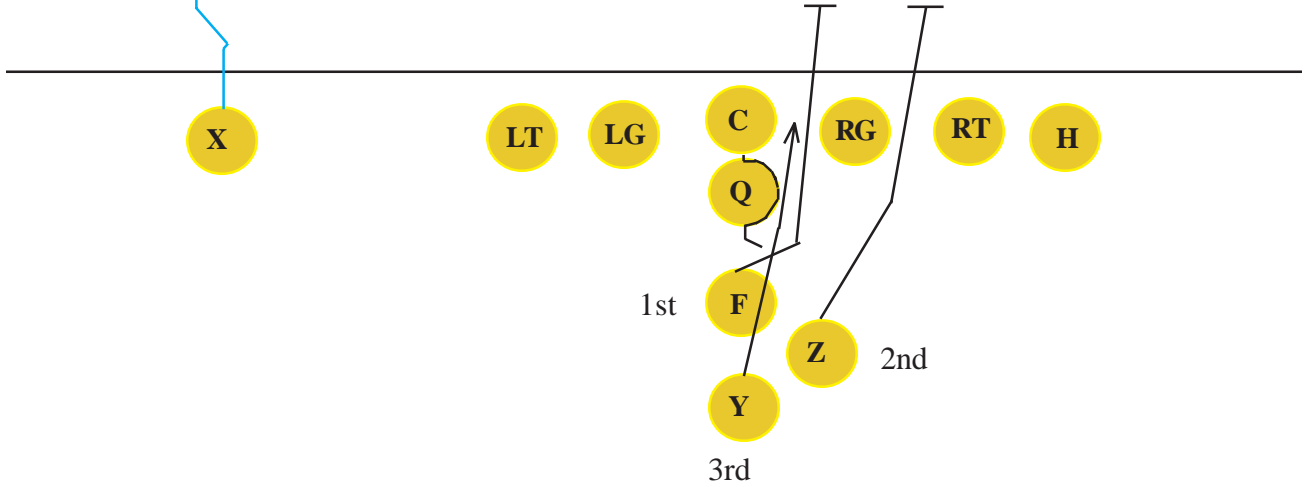

PWR_I 3 COUNT ON 3

16

PWR_I_RGT 42 DIVE

17

Test Route for
PWR_I_X FLAG Pass,
Play #15.
to see if open.

I_RGT 21 BLAST RIP

18

I_RGT 26 DELAY RIP