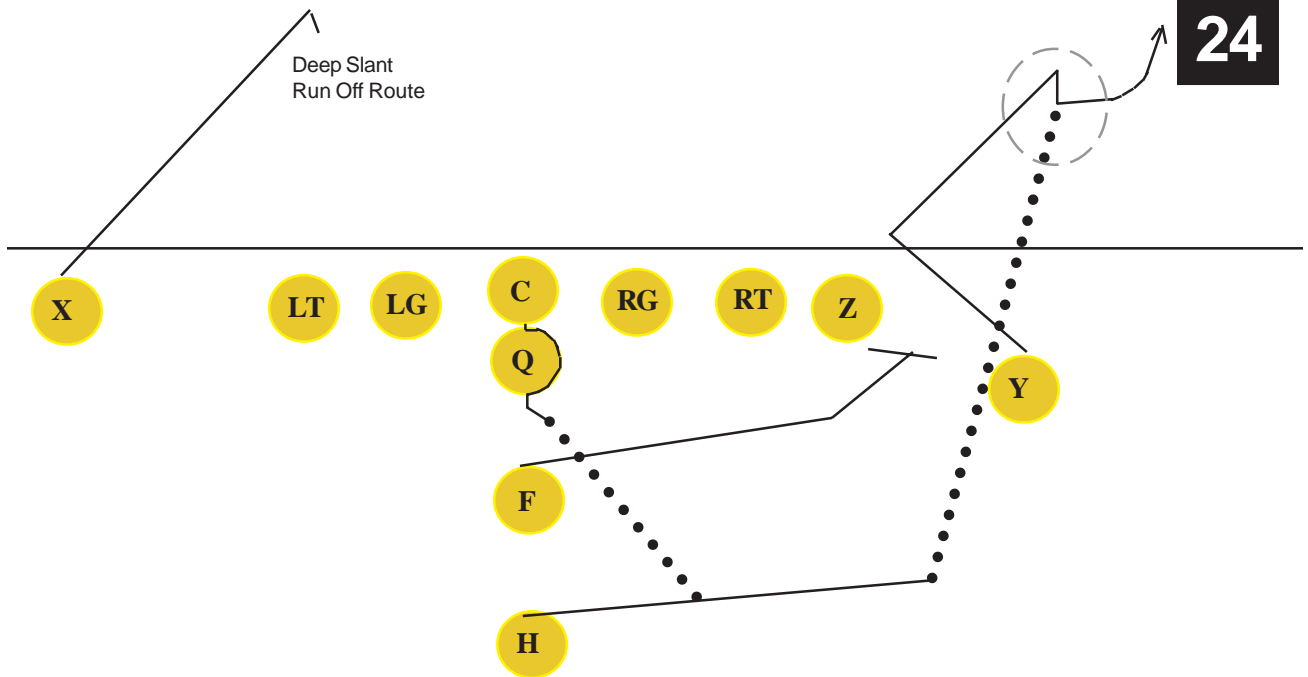

I F FLAT PASS

23

Novely Pass, No Providence

I_RGT Half Back PASS

24

I 31 DIVE RIP

25

SPRD QB SNEAK

Offense Shifts from I formation to Spread on DOWN.

26

Test Route for **SPRD Y POST Pass**, to see if open. Play #29.

Deep Slant
Run Off Route Should be same route as Play 32

Test Route for **SPRD H FLAG Pass**, to see if open. Play #32.

SPRD 37 PITCH ZIG

27

Offense Shifts from I formation to Spread on DOWN.

SPRD 38 PITCH RIP

28

Offense Shifts from I formation to Spread on DOWN.

SPRD Y POST PASS

29