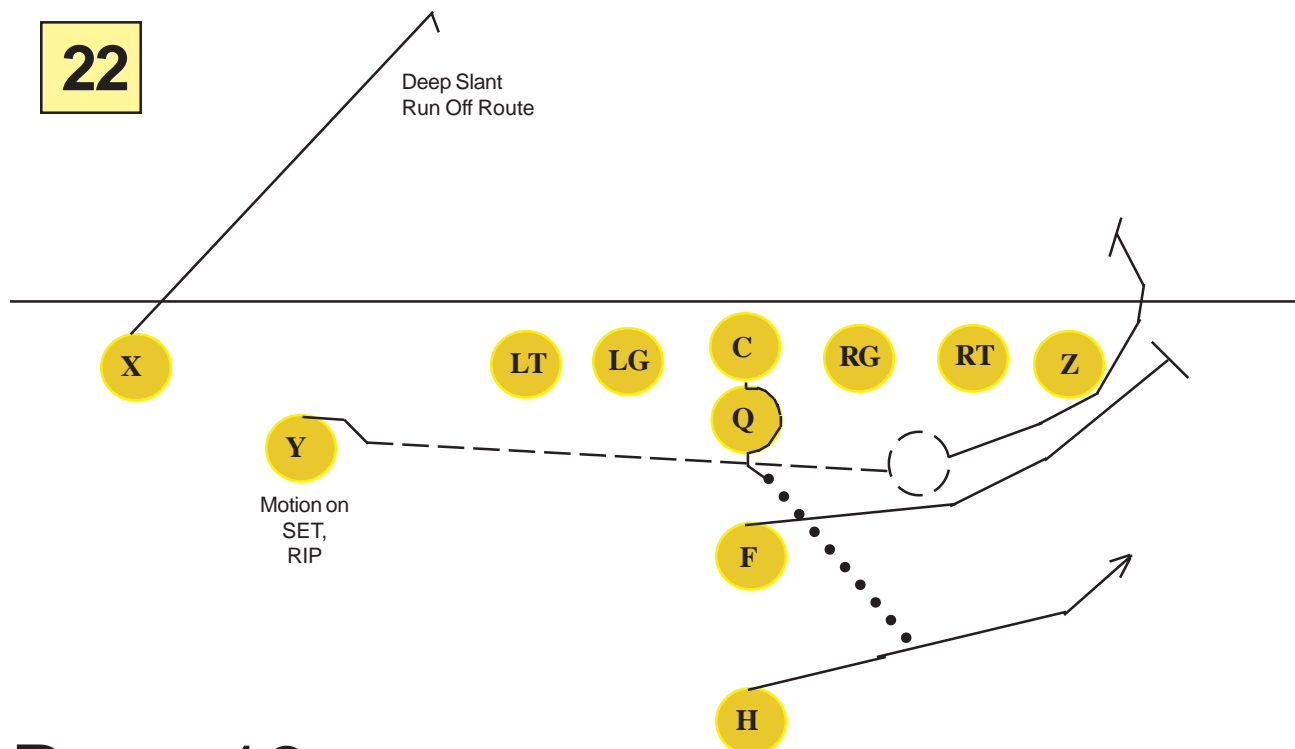

PWR_I 3 COUNT ON 3

16

PWR_I_RGT 42 DIVE

17

Test Route for
PWR_I_X FLAG Pass,
Play #15.
to see if open.

I_RGT 21 BLAST RIP

18

I_RGT 26 DELAY RIP

19

I 25 DELAY

20

I_RGT 27 PITCH RIP

21

I 28 PITCH RIP

22

Novely Pass, No Providence

I F FLAT PASS

23

Novely Pass, No Providence

I_RGT Half Back PASS

24

I 31 DIVE RIP

25

SPRD QB SNEAK

Offense Shifts from I formation to Spread on DOWN.

26

Test Route for **SPRD Y POST Pass**, to see if open. Play #29.

Deep Slant
Run Off Route Should be same route as Play 32

Test Route for **SPRD H FLAG Pass**, to see if open. Play #32.