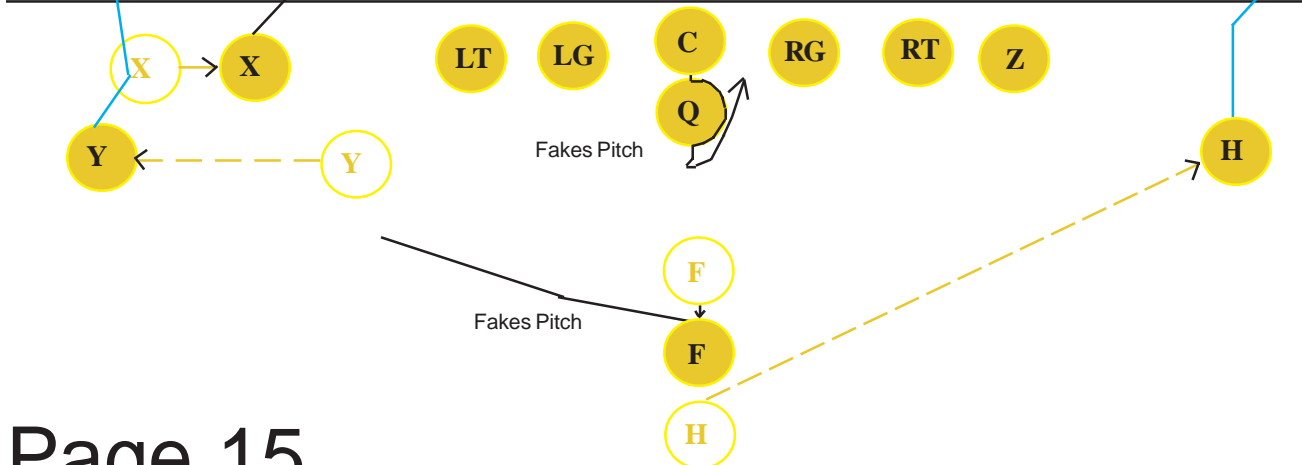

I F FLAT PASS

23

Novely Pass, No Providence

I_RGT Half Back PASS

24

I 31 DIVE RIP

25

SPRD QB SNEAK

Offense Shifts from I formation to Spread on DOWN.

26

Test Route for **SPRD Y POST Pass**, to see if open. Play #29.

Deep Slant
Run Off Route Should be same route as Play 32

Test Route for **SPRD H FLAG Pass**, to see if open. Play #32.

SPRD 37 PITCH ZIG

27

Offense Shifts from I formation to Spread on DOWN.

SPRD 38 PITCH RIP

28

Offense Shifts from I formation to Spread on DOWN.

SPRD Y POST PASS

29