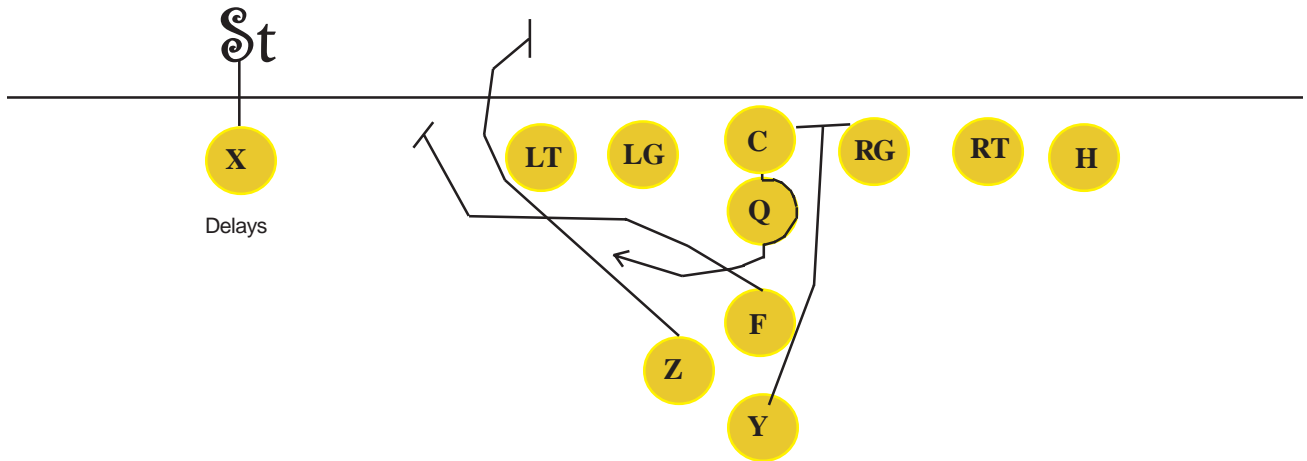

PWR_I 3 COUNT ON 3

16