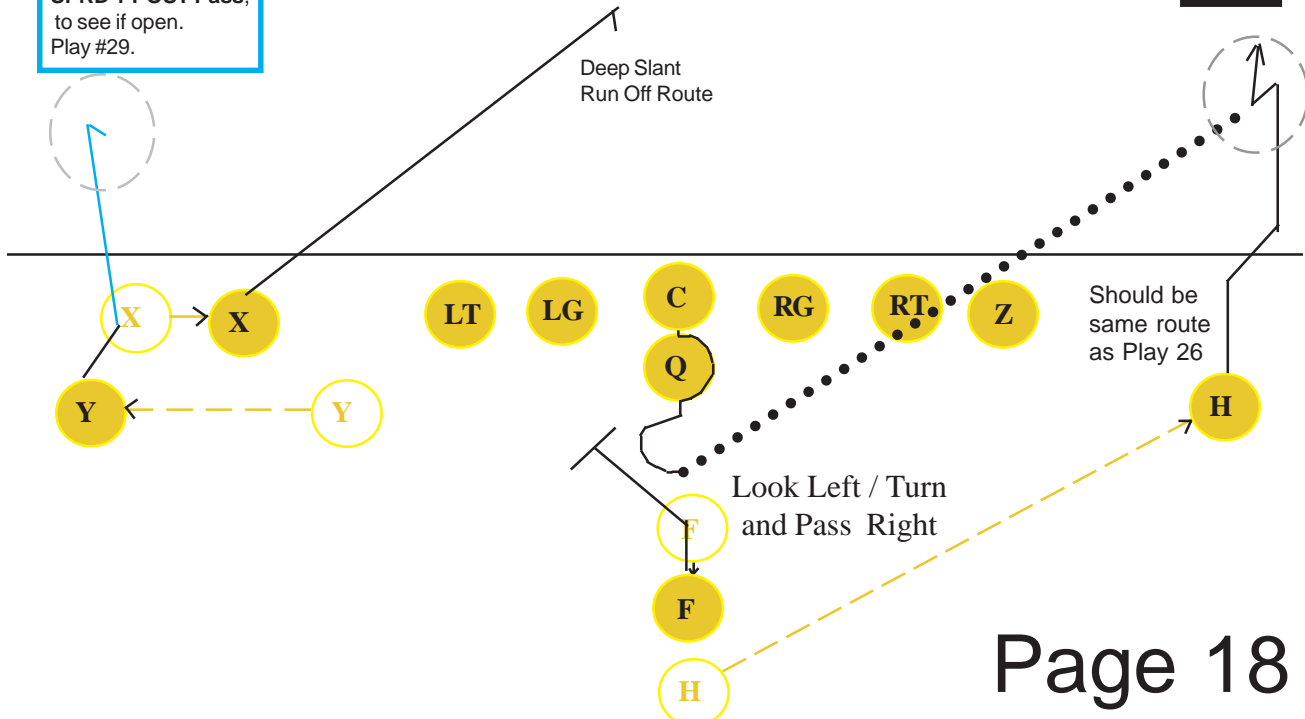

Offense Shifts from I formation to Spread on DOWN.

26

Test Route for **SPRD Y POST Pass**, to see if open. Play #29.

Deep Slant
Run Off Route Should be same route as Play 32

Test Route for **SPRD H FLAG Pass**, to see if open. Play #32.

SPRD 37 PITCH ZIG

27

Offense Shifts from I formation to Spread on DOWN.

SPRD 38 PITCH RIP

28

Offense Shifts from I formation to Spread on DOWN.

SPRD Y POST PASS

29

Offense Shifts from I formation to Spread on DOWN.

SPRD 27 SPRINT ZIG

30

Offense Shifts from I formation to Spread on DOWN.

SPRD 31 SPRINT ZIG

Offense Shifts from I formation to Spread on DOWN.

31

SPRD H FLAG PASS

Offense Shifts from I formation to Spread on DOWN.

32

Test Route for
SPRD Y POST Pass,
to see if open.
Play #29.

SPRD FLEAFlickER PASS ZIG

Novely Pass, No Providence

33

Offense Shifts from I formation to Spread on DOWN.