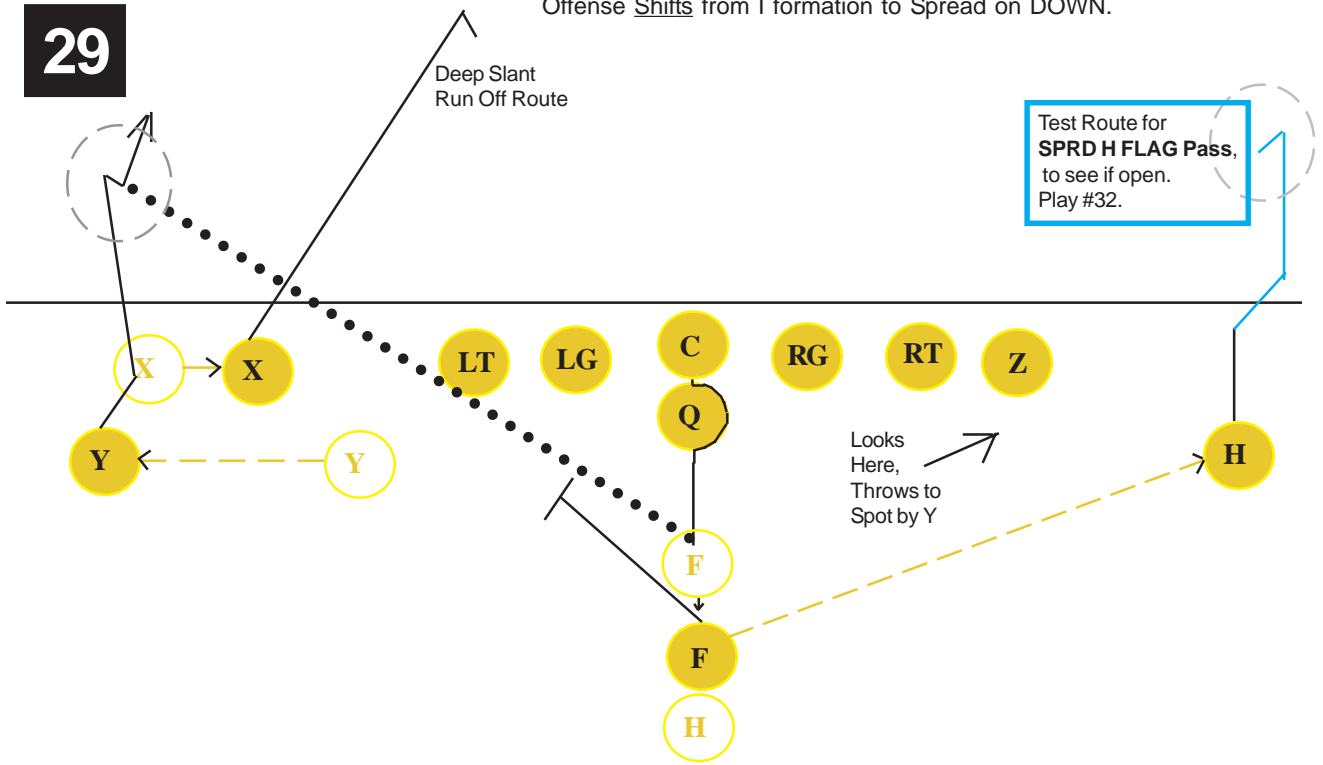

Offense Shifts from I formation to Spread on DOWN.

26

Test Route for **SPRD Y POST Pass**, to see if open. Play #29.

Deep Slant
Run Off Route Should be same route as Play 32

Test Route for **SPRD H FLAG Pass**, to see if open. Play #32.

SPRD 37 PITCH ZIG

27

Offense Shifts from I formation to Spread on DOWN.

SPRD 38 PITCH RIP

28

Offense Shifts from I formation to Spread on DOWN.

SPRD Y POST PASS

29

Offense Shifts from I formation to Spread on DOWN.

SPRD 27 SPRINT ZIG

30

Offense Shifts from I formation to Spread on DOWN.

SPRD 31 SPRINT ZIG

Offense Shifts from I formation to Spread on DOWN.

31

SPRD H FLAG PASS

Offense Shifts from I formation to Spread on DOWN.

32

Test Route for
SPRD Y POST Pass,
to see if open.
Play #29.

SPRD FLEAFlickER PASS ZIG

Novely Pass, No Providence

33

Offense Shifts from I formation to Spread on DOWN.