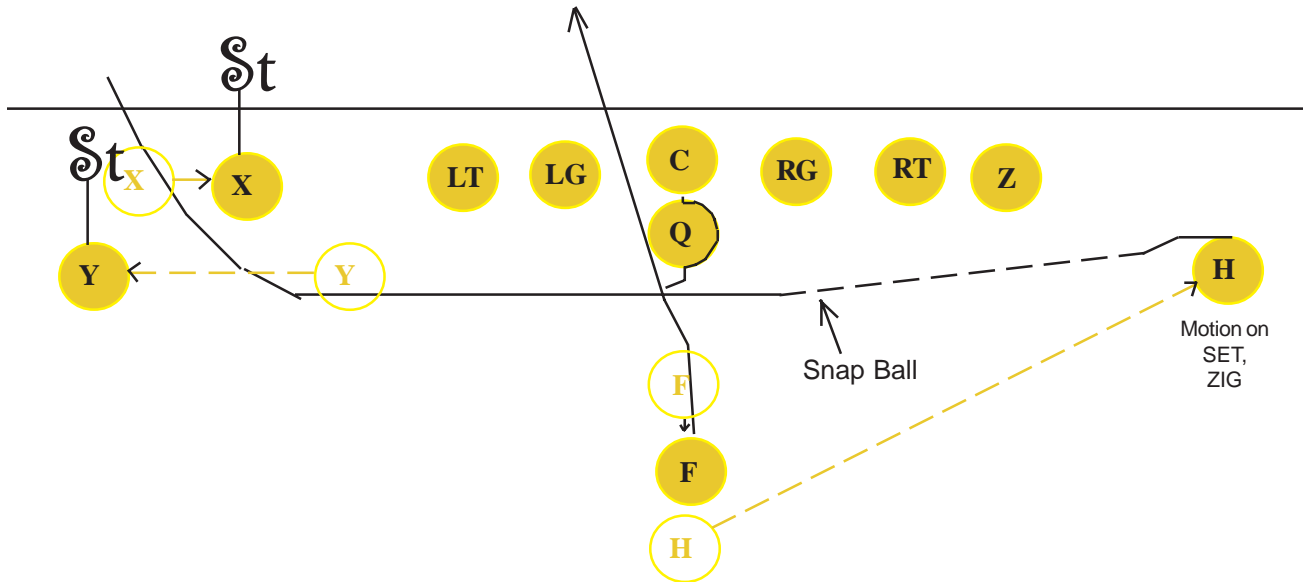

Offense Shifts from I formation to Spread on DOWN.

26

Test Route for **SPRD Y POST Pass**, to see if open. Play #29.

Deep Slant
Run Off Route Should be same route as Play 32

Test Route for **SPRD H FLAG Pass**, to see if open. Play #32.

SPRD 37 PITCH ZIG

27

Offense Shifts from I formation to Spread on DOWN.

SPRD 38 PITCH RIP

28

Offense Shifts from I formation to Spread on DOWN.

SPRD Y POST PASS

29

Offense Shifts from I formation to Spread on DOWN.

SPRD 27 SPRINT ZIG

30

Offense Shifts from I formation to Spread on DOWN.

SPRD 31 SPRINT ZIG

Offense Shifts from I formation to Spread on DOWN.

31

SPRD H FLAG PASS

Offense Shifts from I formation to Spread on DOWN.

32

Test Route for
SPRD Y POST Pass,
to see if open.
Play #29.

SPRD FLEAFlickER PASS ZIG

Novely Pass, No Providence

33

Offense Shifts from I formation to Spread on DOWN.