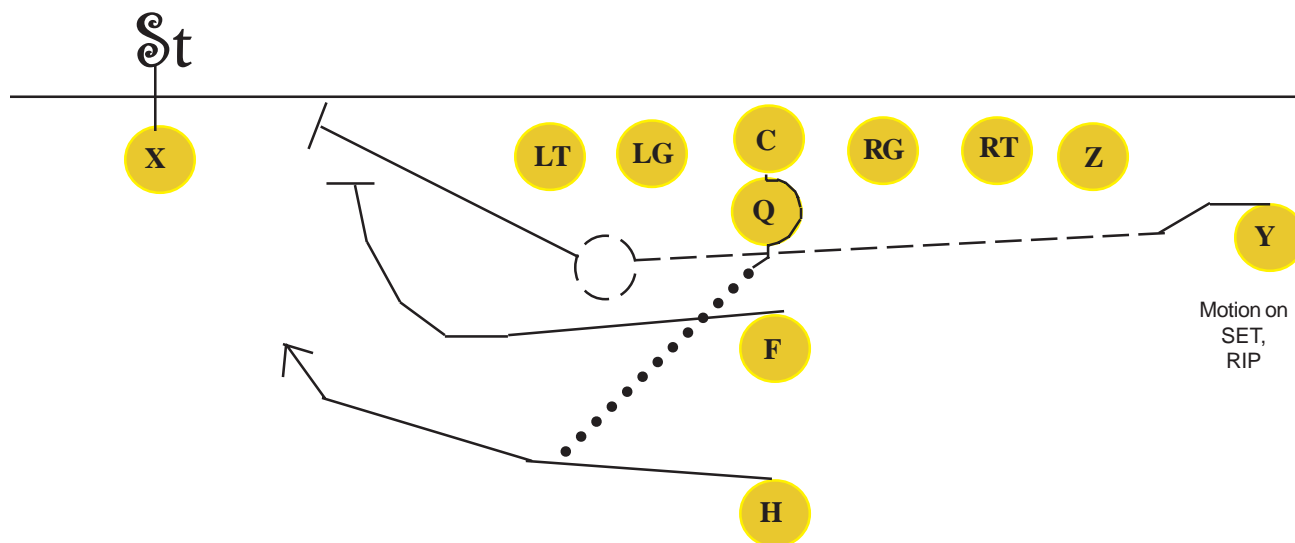

I_RGT 27 PITCH RIP

21