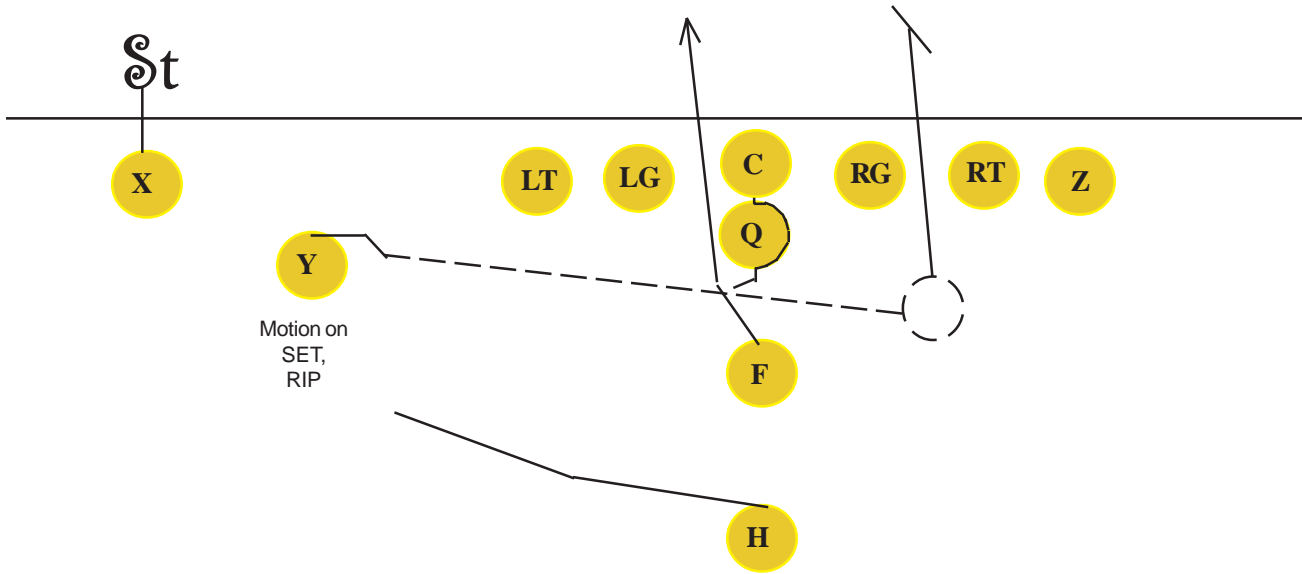

I F FLAT PASS

23

Novely Pass, No Providence

I_RGT Half Back PASS

24

I 31 DIVE RIP

25

SPRD QB SNEAK

Offense Shifts from I formation to Spread on DOWN.

26

Test Route for **SPRD Y POST Pass**, to see if open. Play #29.

Deep Slant
Run Off Route Should be same route as Play 32

Test Route for **SPRD H FLAG Pass**, to see if open. Play #32.

SPRD 37 PITCH ZIG

27

Offense Shifts from I formation to Spread on DOWN.

SPRD 38 PITCH RIP

28

Offense Shifts from I formation to Spread on DOWN.

SPRD Y POST PASS

29