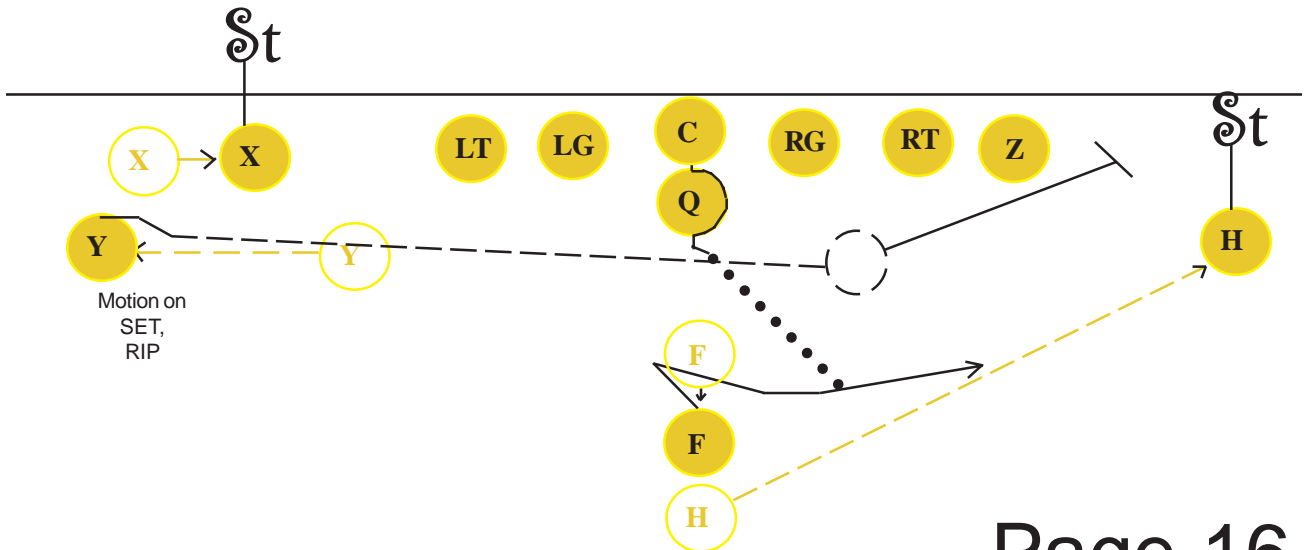

Offense Shifts from I formation to Spread on DOWN.

26

Test Route for **SPRD Y POST Pass**, to see if open. Play #29.

Deep Slant
Run Off Route Should be same route as Play 32

Test Route for **SPRD H FLAG Pass**, to see if open. Play #32.

SPRD 37 PITCH ZIG

27

Offense Shifts from I formation to Spread on DOWN.

SPRD 38 PITCH RIP

28

Offense Shifts from I formation to Spread on DOWN.

SPRD Y POST PASS

29

Offense Shifts from I formation to Spread on DOWN.

SPRD 27 SPRINT ZIG

30

Offense Shifts from I formation to Spread on DOWN.

SPRD 31 SPRINT ZIG

Offense Shifts from I formation to Spread on DOWN.

31

SPRD H FLAG PASS

Offense Shifts from I formation to Spread on DOWN.

32

Test Route for
SPRD Y POST Pass,
to see if open.
Play #29.

SPRD FLEAFlickER PASS ZIG

Novely Pass, No Providence

33

Offense Shifts from I formation to Spread on DOWN.