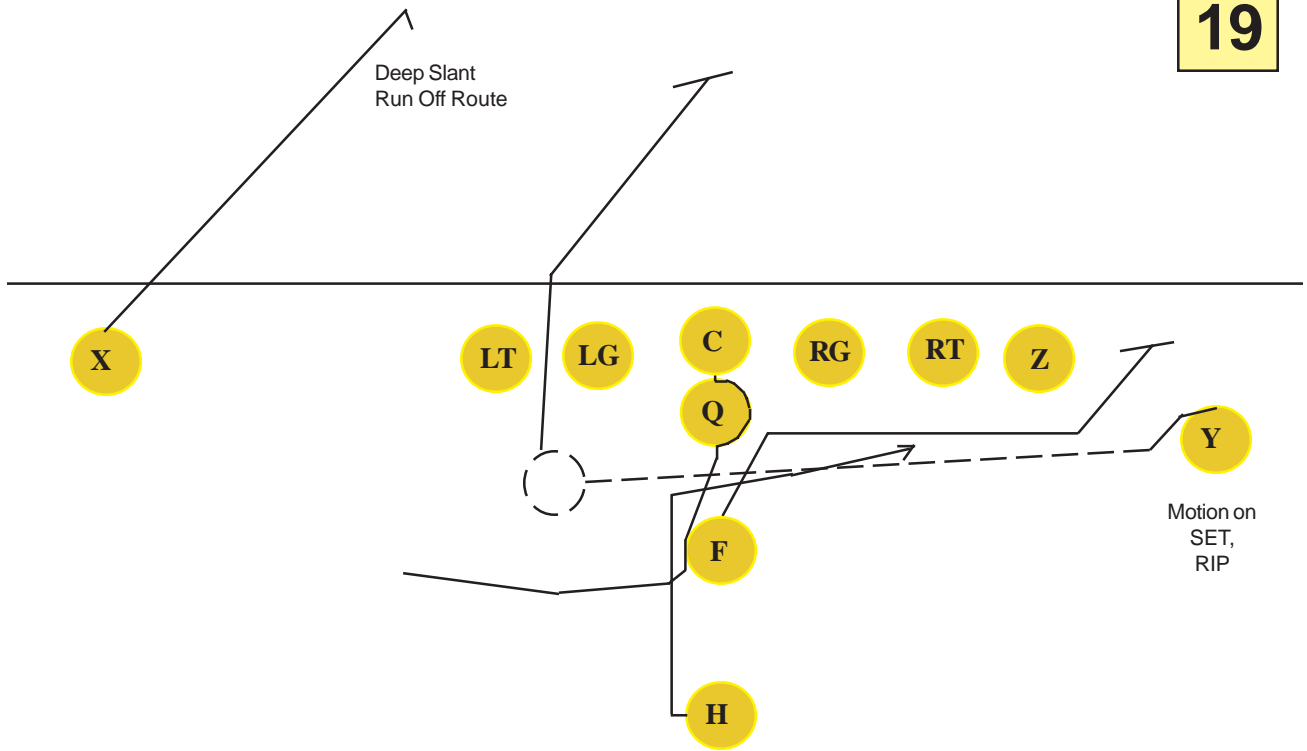

I_RGT 26 DELAY RIP

19