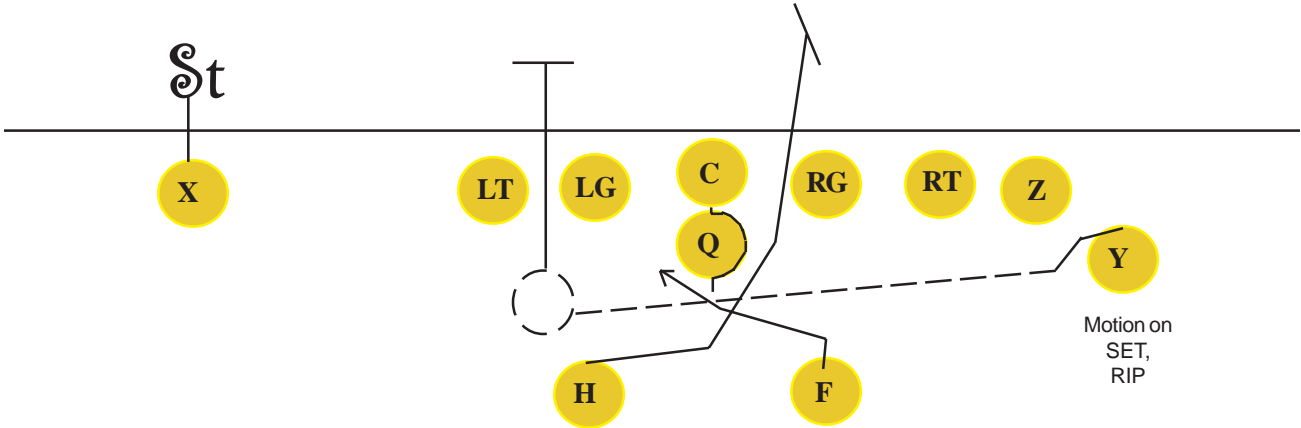

PRO 27 SWEEP

1

Test Route for
PRO 18 Boot Z Pass,
to see if open.
Play #6.

PRO_RGT 28 SWEEP

2

Test Route for
Pro X Pass, Play #9.
to see if open.

PRO_RGT 22 DIVE RIP

3

PRO_RGT 31 CR_BCK RIP

4

PRO_RGT 17 BOOT RIP

5

Diversion Route to run off defender and then position for cutting off pursuit.

PRO 18 BOOT Z PASS

Play 1 is Test Route

6