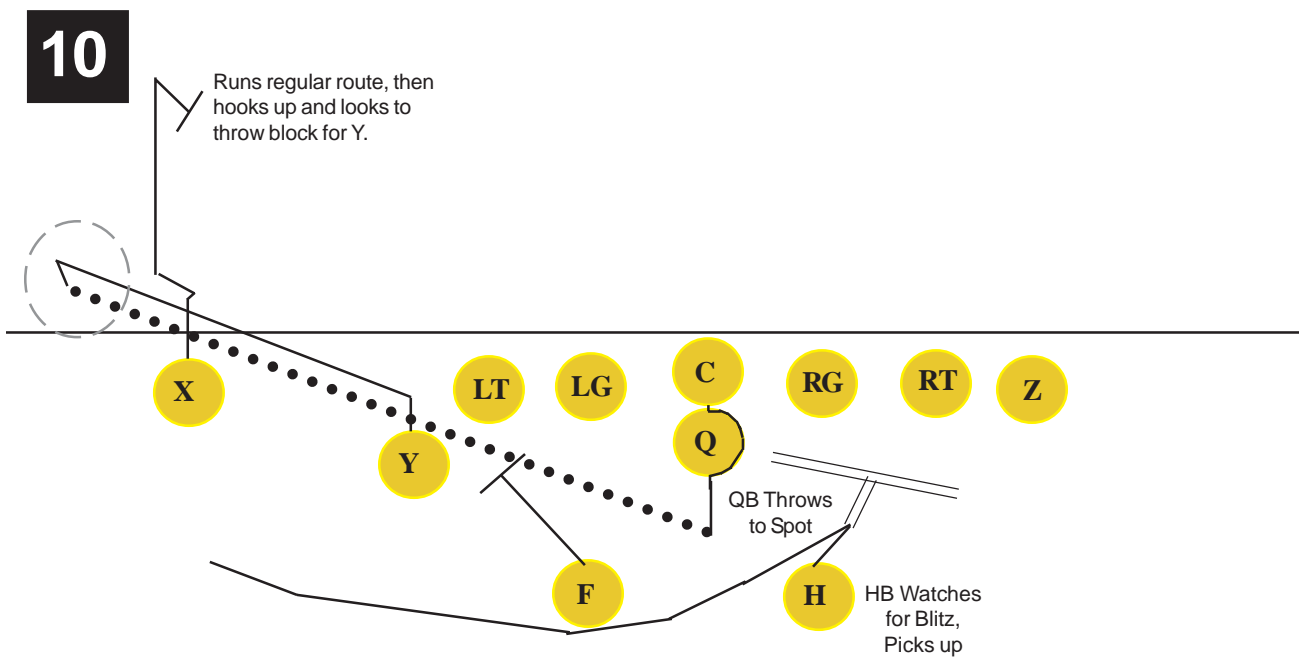

Plays 2, 3, and 6 are Test Routes

9

PRO Y OUT PASS

Play 6 is Test Route

10

PRO_RGT 18 DBL_REV

11

PRO 17 DBL_REV

12

PRO FAKE REVERSE RIP

13

PRO SLEEP RIP DON'T MOVE

14

Play 17 is Test Route

PWR_I X FLAG PASS

15