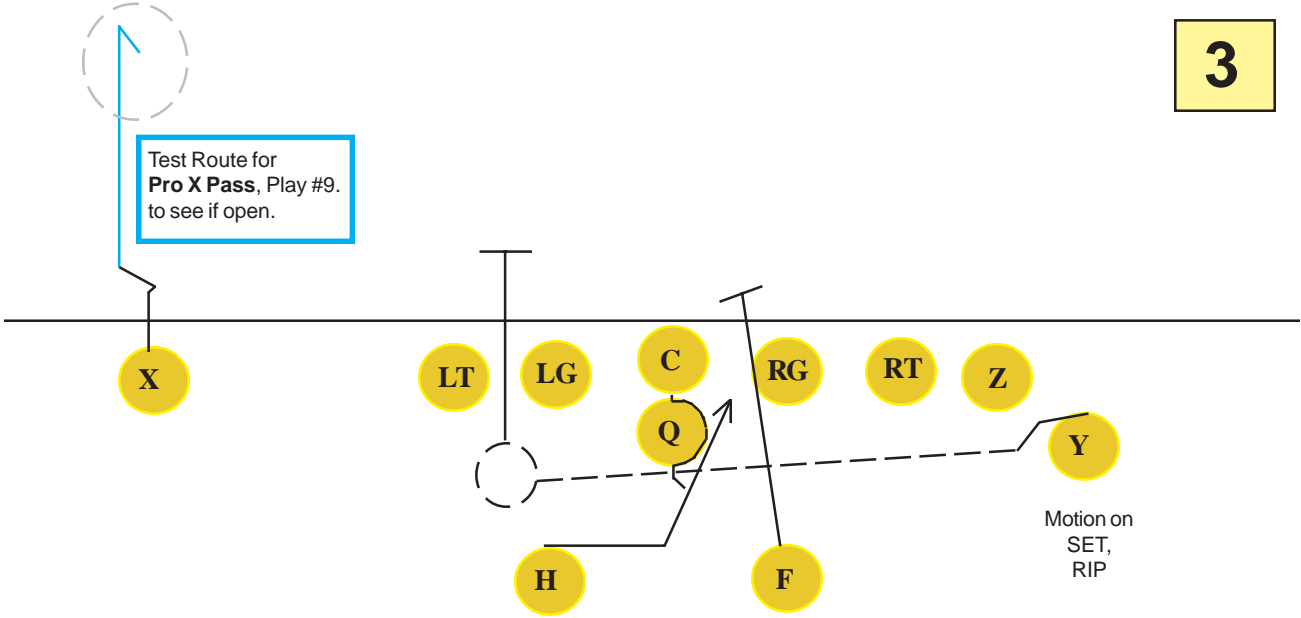

PRO 27 SWEEP

1

Test Route for
PRO 18 Boot Z Pass,
to see if open.
Play #6.

PRO_RGT 28 SWEEP

2

Test Route for
Pro X Pass, Play #9.
to see if open.

PRO_RGT 22 DIVE RIP

3

PRO_RGT 31 CR_BCK RIP

4

PRO_RGT 17 BOOT RIP

5

Diversion Route to run off defender and then position for cutting off pursuit.

PRO 18 BOOT Z PASS

Play 1 is Test Route

6

Test Route for Pro X Pass, Play #9. to see if open.

Pass Routes

Test Route for Pro Y OUT Pass, to see if open. Play #10.

PRO_RGT 47 REVERSE

7

PRO 48 REVERSE

8

PRO X FLAG PASS

Offense Shifts from I formation to Spread on DOWN.

32

Test Route for
SPRD Y POST Pass,
to see if open.
Play #29.

SPRD FLEAFlickER PASS ZIG

Novely Pass, No Providence

33

Offense Shifts from I formation to Spread on DOWN.