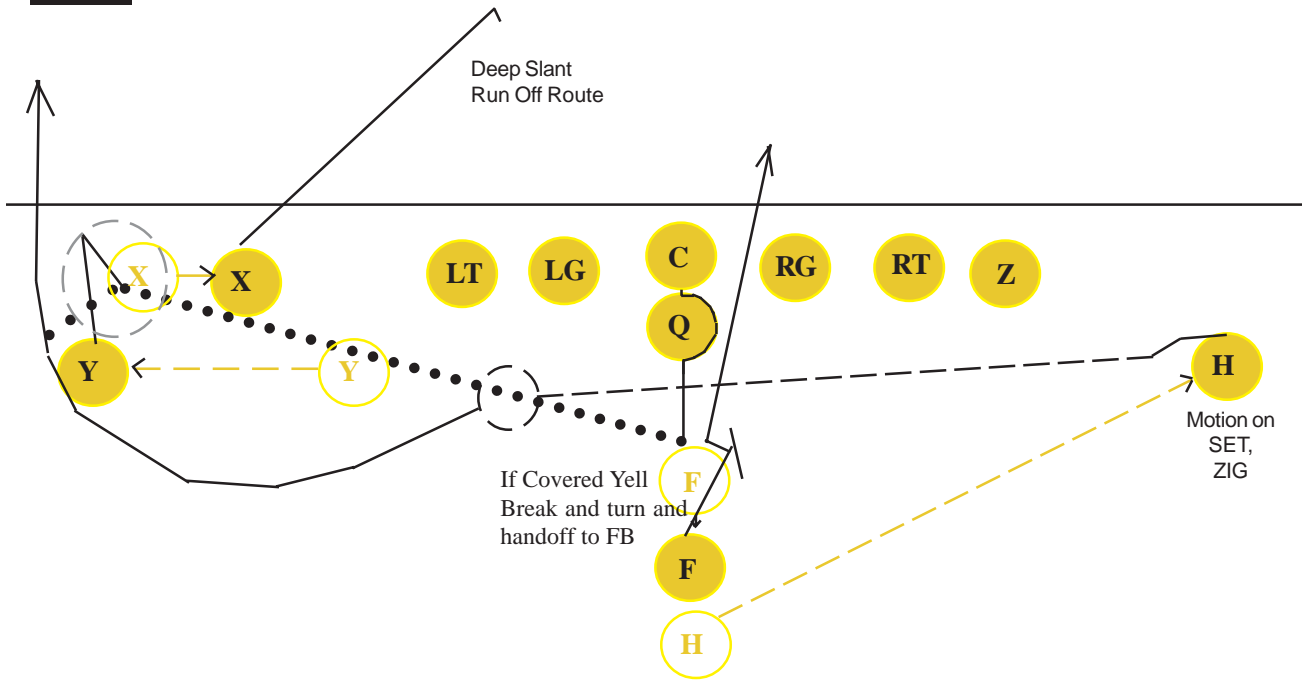

Offense Shifts from I formation to Spread on DOWN.

26

Test Route for **SPRD Y POST Pass**, to see if open. Play #29.

Deep Slant
Run Off Route Should be same route as Play 32

Test Route for **SPRD H FLAG Pass**, to see if open. Play #32.

SPRD 37 PITCH ZIG

27

Offense Shifts from I formation to Spread on DOWN.

SPRD 38 PITCH RIP

28

Offense Shifts from I formation to Spread on DOWN.

SPRD Y POST PASS

29

Offense Shifts from I formation to Spread on DOWN.

SPRD 27 SPRINT ZIG

30

Offense Shifts from I formation to Spread on DOWN.

SPRD 31 SPRINT ZIG

Offense Shifts from I formation to Spread on DOWN.

31

SPRD H FLAG PASS

Offense Shifts from I formation to Spread on DOWN.

32

Test Route for
SPRD Y POST Pass,
to see if open.
Play #29.

SPRD FLEAFlickER PASS ZIG

Novely Pass, No Providence

33

Offense Shifts from I formation to Spread on DOWN.