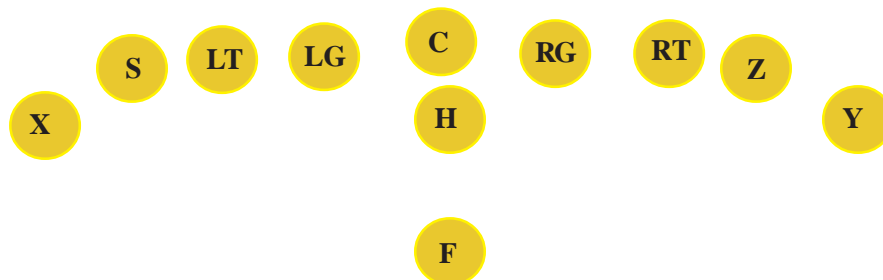

Offense Shifts from I formation to Spread on DOWN.

32

Test Route for
SPRD Y POST Pass,
to see if open.
Play #29.

SPRD FLEAFlickER PASS ZIG

Novely Pass, No Providence

33

Offense Shifts from I formation to Spread on DOWN.

QUICK KICK

Quick
Kick

**Not on
Playband**

VICTORY

KNEE

Spike Ball

**Not on
Playband**

DOUBLE WING

Emergency Formation

Double Wing Left

Double Wing Right

Double Wing Middle

**Not on
Playband**

Q Is Replaced with S,