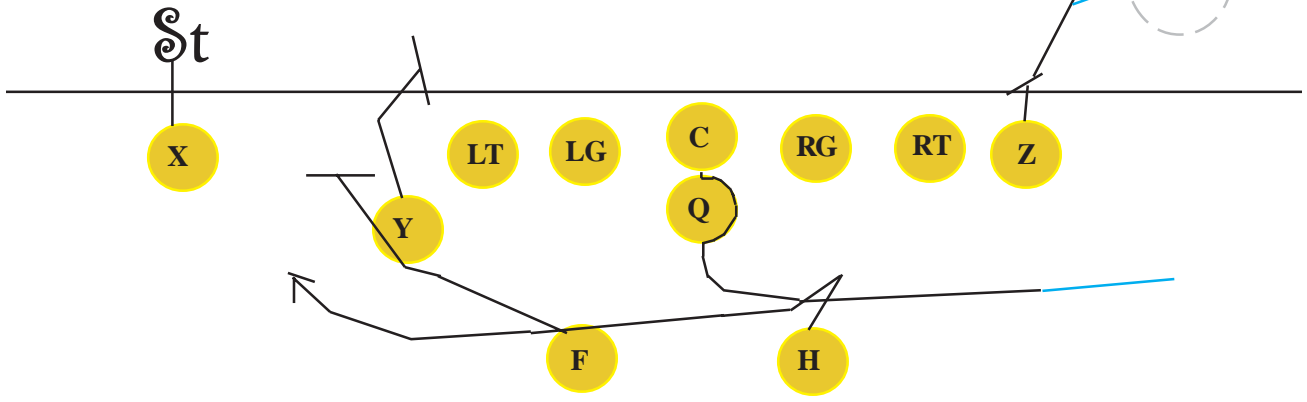

PRO 27 SWEEP

1

Test Route for
PRO 18 Boot Z Pass,
to see if open.
Play #6.

PRO_RGT 28 SWEEP

2

Test Route for
Pro X Pass, Play #9.
to see if open.

PRO_RGT 22 DIVE RIP

3

PRO_RGT 31 CR_BCK RIP

4

PRO_RGT 17 BOOT RIP

5

Diversion Route to run off defender and then position for cutting off pursuit.

PRO 18 BOOT Z PASS

Play 1 is Test Route

6