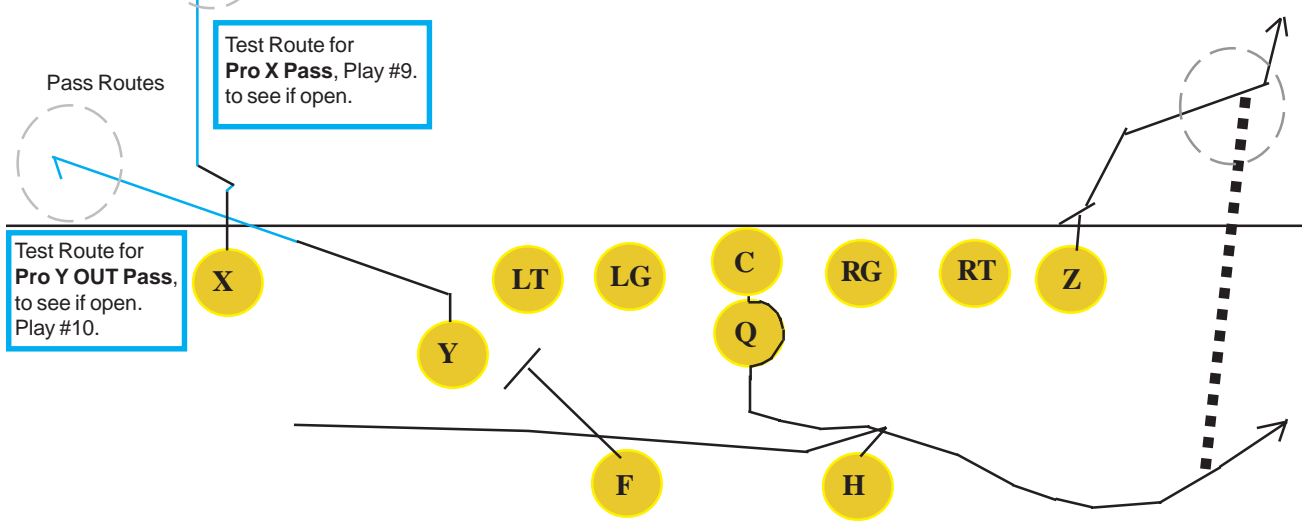

PRO 27 SWEEP

1

Test Route for
PRO 18 Boot Z Pass,
to see if open.
Play #6.

PRO_RGT 28 SWEEP

2

Test Route for
Pro X Pass, Play #9.
to see if open.

PRO_RGT 22 DIVE RIP

3

PRO_RGT 31 CR_BCK RIP

4

PRO_RGT 17 BOOT RIP

5

Diversion Route to run off defender and then position for cutting off pursuit.

PRO 18 BOOT Z PASS

Play 1 is Test Route

6

Test Route for Pro X Pass, Play #9. to see if open.

Pass Routes

Test Route for Pro Y OUT Pass, to see if open. Play #10.

PRO_RGT 47 REVERSE

7

PRO 48 REVERSE

8

PRO X FLAG PASS

Plays 2, 3, and 6 are Test Routes

9

PRO Y OUT PASS

Play 6 is Test Route

10

PRO_RGT 18 DBL_REV

11

PRO 17 DBL_REV