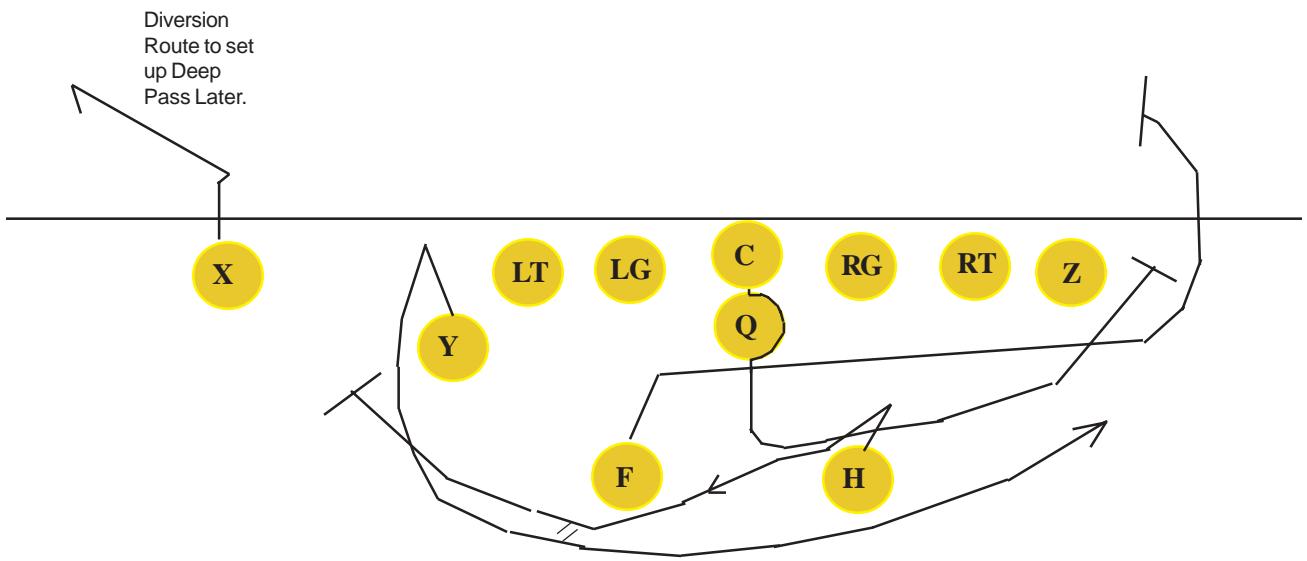

PRO_RGT 31 CR_BCK RIP

4

PRO_RGT 17 BOOT RIP

5

Diversion Route to run off defender and then position for cutting off pursuit.

PRO 18 BOOT Z PASS

Play 1 is Test Route

6

Test Route for Pro X Pass, Play #9. to see if open.

Pass Routes

Test Route for Pro Y OUT Pass, to see if open. Play #10.

PRO_RGT 47 REVERSE

7

PRO 48 REVERSE

8

PRO X FLAG PASS

Plays 2, 3, and 6 are Test Routes

9

PRO Y OUT PASS

Play 6 is Test Route

10

PRO_RGT 18 DBL_REV

11

PRO 17 DBL_REV