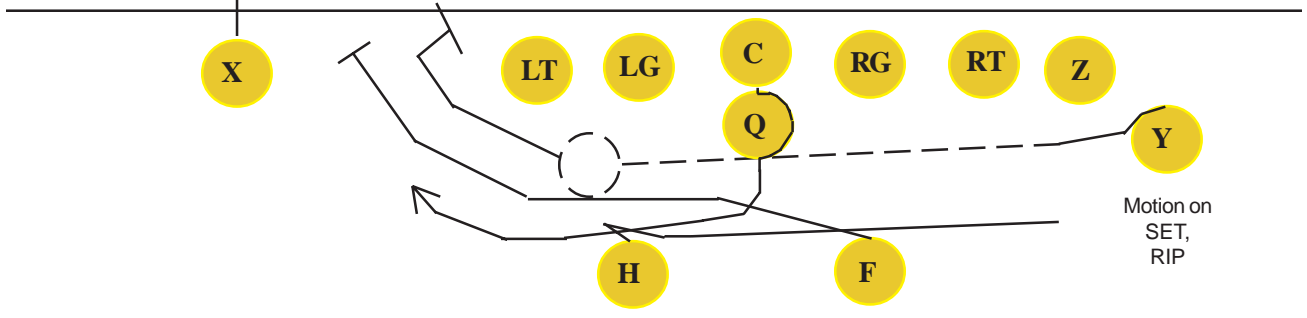

PRO 27 SWEEP

1

Test Route for
PRO 18 Boot Z Pass,
to see if open.
Play #6.

PRO_RGT 28 SWEEP

2

Test Route for
Pro X Pass, Play #9.
to see if open.

PRO_RGT 22 DIVE RIP

3

PRO_RGT 31 CR_BCK RIP

4

PRO_RGT 17 BOOT RIP

5

Diversion Route to run off defender and then position for cutting off pursuit.

PRO 18 BOOT Z PASS

Play 1 is Test Route

6

Test Route for Pro X Pass, Play #9. to see if open.

Pass Routes

Test Route for Pro Y OUT Pass, to see if open. Play #10.

PRO_RGT 47 REVERSE

7

PRO 48 REVERSE

8

PRO X FLAG PASS