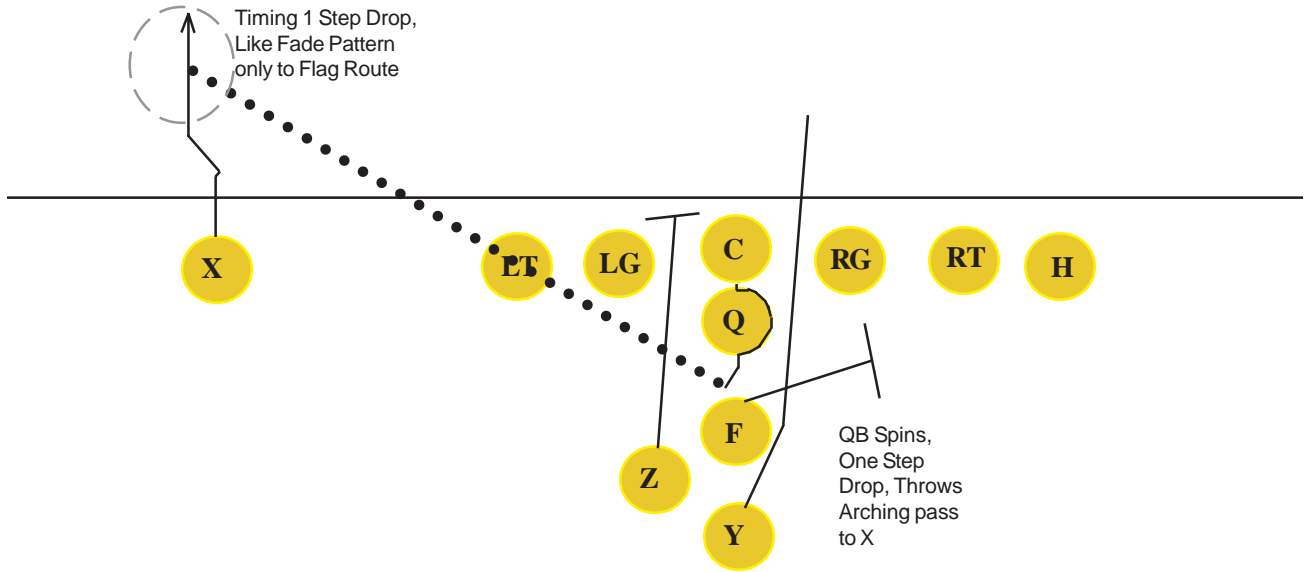

12

PRO FAKE REVERSE RIP

13

PRO SLEEP RIP DON'T MOVE

14

Play 17 is Test Route

PWR_I X FLAG PASS

15

PWR_I 3 COUNT ON 3

16

PWR_I_RGT 42 DIVE

17

Test Route for
PWR_I_X FLAG Pass,
Play #15.
to see if open.

I_RGT 21 BLAST RIP

18

I_RGT 26 DELAY RIP