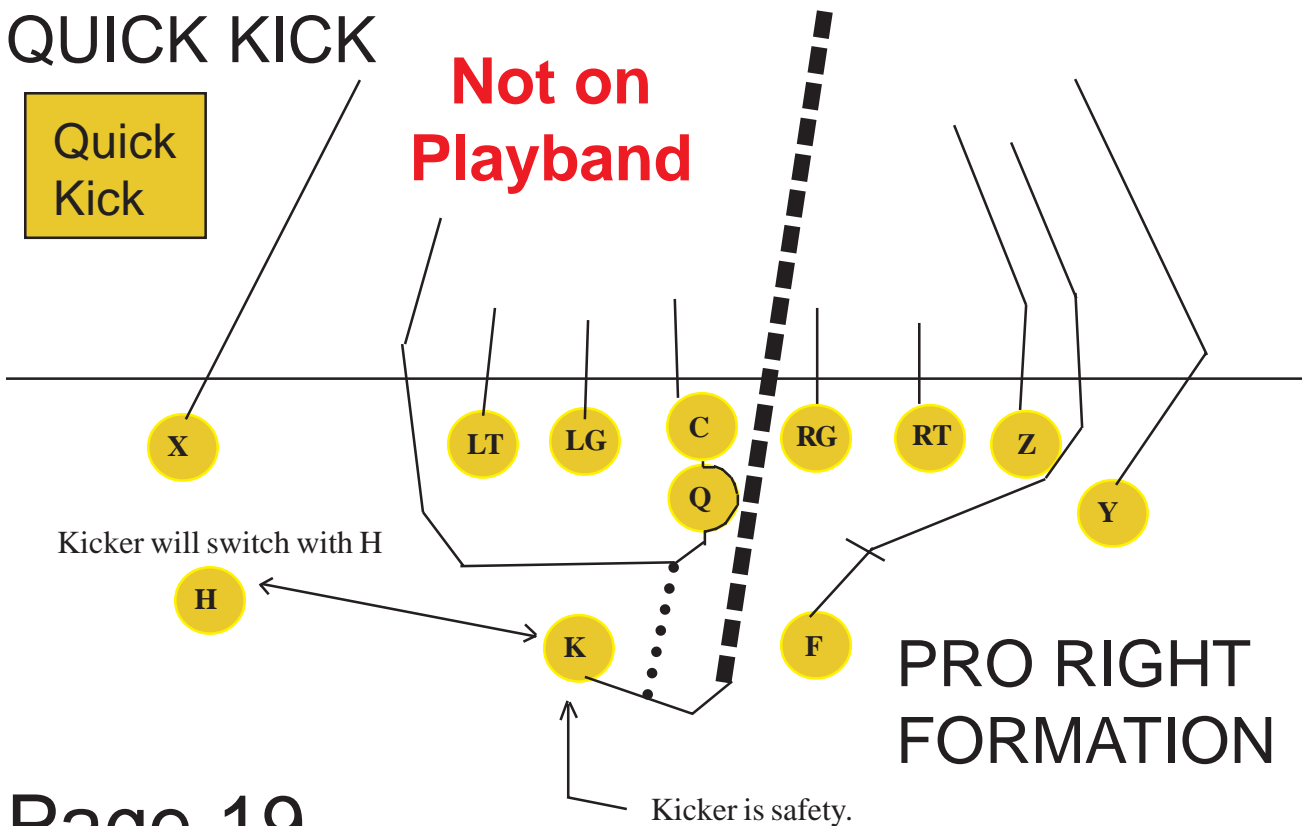

QUICK KICK

Quick
Kick

**Not on
Playband**