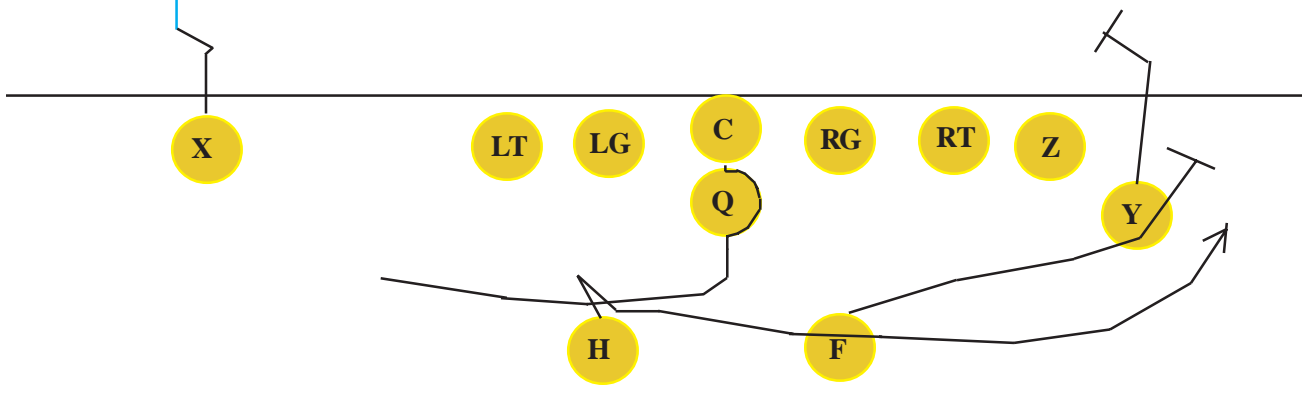

PRO 27 SWEEP

1

Test Route for
PRO 18 Boot Z Pass,
to see if open.
Play #6.

PRO_RGT 28 SWEEP

2

Test Route for
Pro X Pass, Play #9.
to see if open.

PRO_RGT 22 DIVE RIP

3

PRO_RGT 31 CR_BCK RIP

4

PRO_RGT 17 BOOT RIP

5

Diversion Route to run off defender and then position for cutting off pursuit.

PRO 18 BOOT Z PASS

Play 1 is Test Route

6