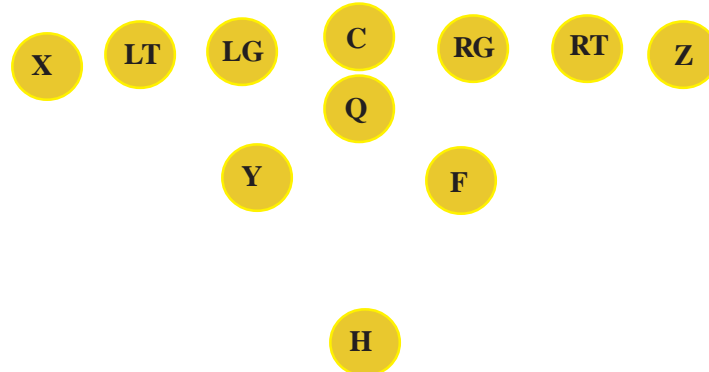

Offense Shifts from I formation to Spread on DOWN.

SPRD 27 SPRINT ZIG

30

Offense Shifts from I formation to Spread on DOWN.

SPRD 31 SPRINT ZIG

Offense Shifts from I formation to Spread on DOWN.

31

SPRD H FLAG PASS

Offense Shifts from I formation to Spread on DOWN.

32

Test Route for
SPRD Y POST Pass,
to see if open.
Play #29.

SPRD FLEAFlickER PASS ZIG

Novely Pass, No Providence

33

Offense Shifts from I formation to Spread on DOWN.

QUICK KICK

Quick
Kick

**Not on
Playband**

VICTORY

KNEE

Spike Ball

**Not on
Playband**

DOUBLE WING

Emergency Formation

Double Wing Left

Double Wing Right

Double Wing Middle

**Not on
Playband**

Q Is Replaced with S,