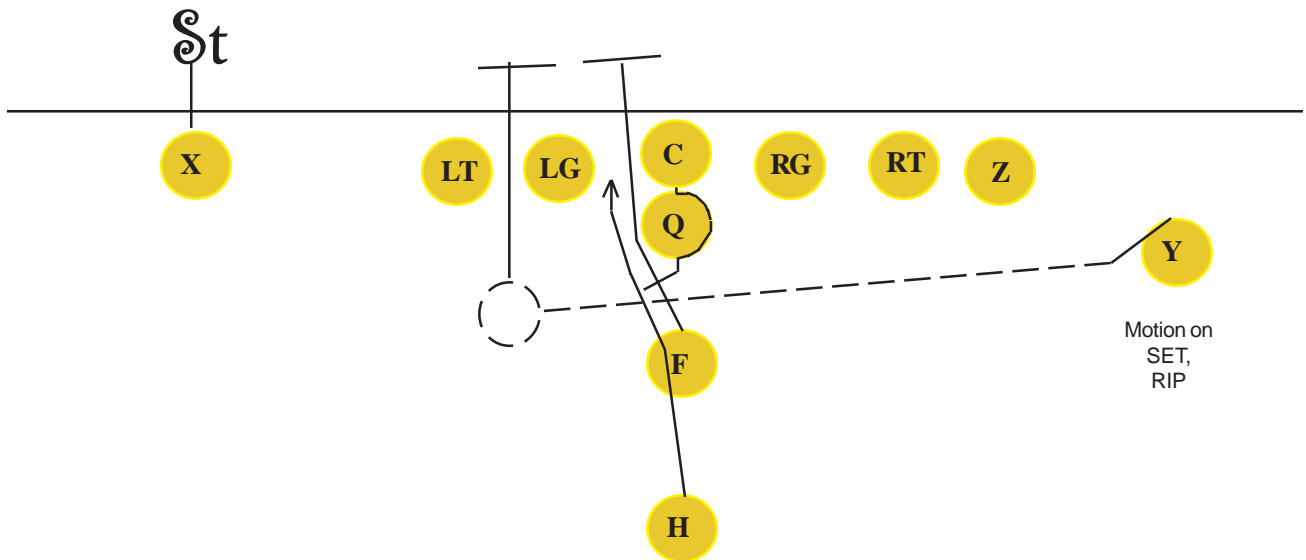

PWR_I 3 COUNT ON 3

16

PWR_I_RGT 42 DIVE

17

Test Route for
PWR_I_X FLAG Pass,
Play #15.
to see if open.

I_RGT 21 BLAST RIP

18

I_RGT 26 DELAY RIP

Offense Shifts from I formation to Spread on DOWN.

26

Test Route for **SPRD Y POST Pass**, to see if open. Play #29.

Deep Slant
Run Off Route Should be same route as Play 32

Test Route for **SPRD H FLAG Pass**, to see if open. Play #32.