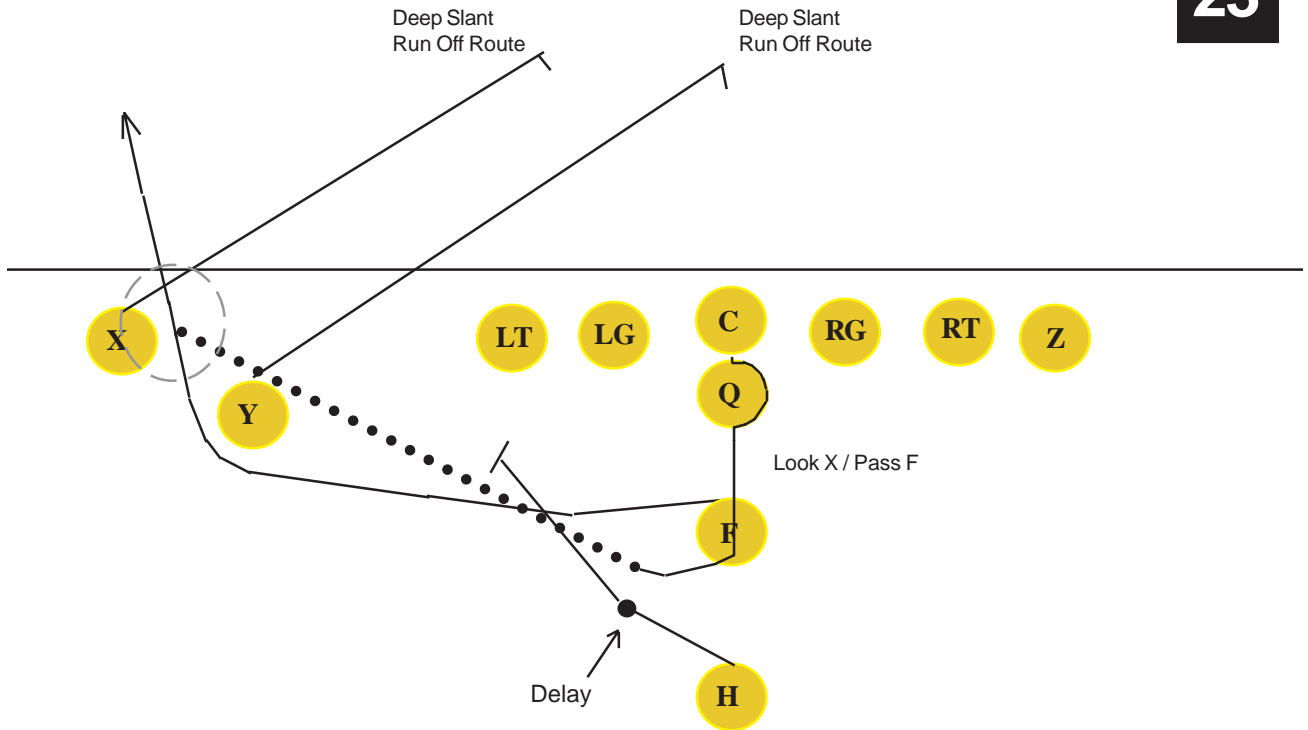

PWR_I 3 COUNT ON 3

16

PWR_I_RGT 42 DIVE

17

Test Route for
PWR_I_X FLAG Pass,
Play #15.
to see if open.

I_RGT 21 BLAST RIP

18

I_RGT 26 DELAY RIP

19

I 25 DELAY

20

I_RGT 27 PITCH RIP

21

I 28 PITCH RIP

22

Novely Pass, No Providence

I F FLAT PASS

23

Novely Pass, No Providence

I_RGT Half Back PASS

24

I 31 DIVE RIP

25

SPRD QB SNEAK

Offense Shifts from I formation to Spread on DOWN.

26

Test Route for **SPRD Y POST Pass**, to see if open. Play #29.

Deep Slant
Run Off Route Should be same route as Play 32

Test Route for **SPRD H FLAG Pass**, to see if open. Play #32.