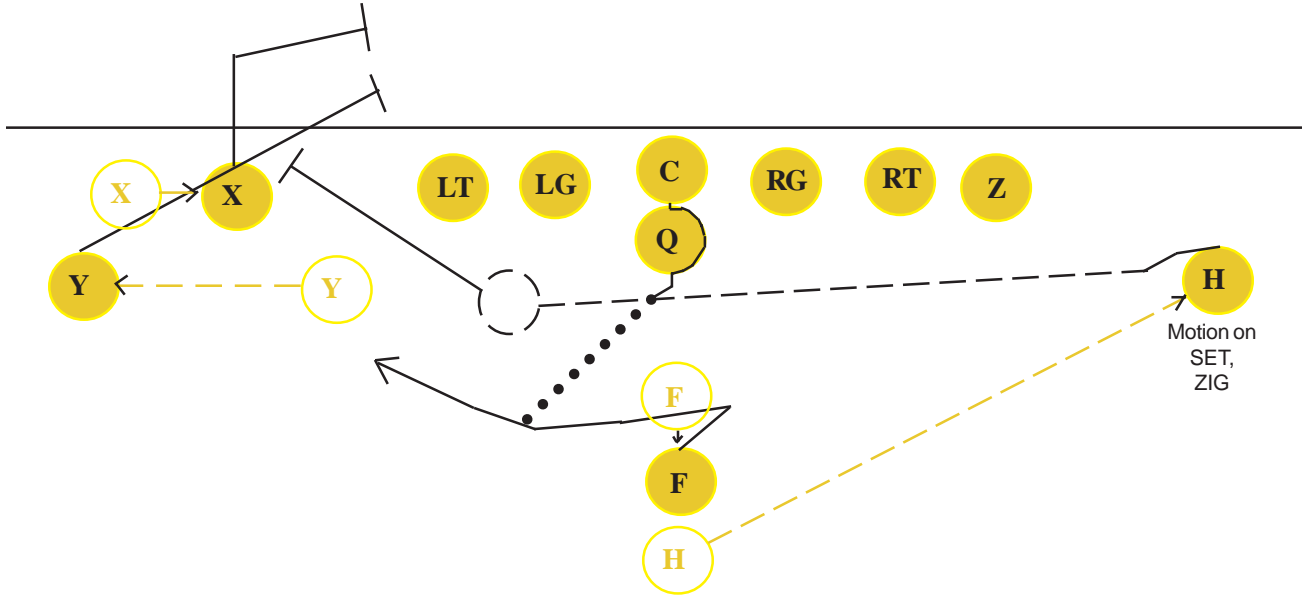

I F FLAT PASS

23

Novely Pass, No Providence

I_RGT Half Back PASS

24

I 31 DIVE RIP

25

SPRD QB SNEAK

Offense Shifts from I formation to Spread on DOWN.

26

Test Route for **SPRD Y POST Pass**, to see if open. Play #29.

Deep Slant
Run Off Route Should be same route as Play 32

Test Route for **SPRD H FLAG Pass**, to see if open. Play #32.

SPRD 37 PITCH ZIG

27

Offense Shifts from I formation to Spread on DOWN.

SPRD 38 PITCH RIP

28

Offense Shifts from I formation to Spread on DOWN.

SPRD Y POST PASS

29

Offense Shifts from I formation to Spread on DOWN.

SPRD 27 SPRINT ZIG

30

Offense Shifts from I formation to Spread on DOWN.

SPRD 31 SPRINT ZIG

Offense Shifts from I formation to Spread on DOWN.

31

SPRD H FLAG PASS