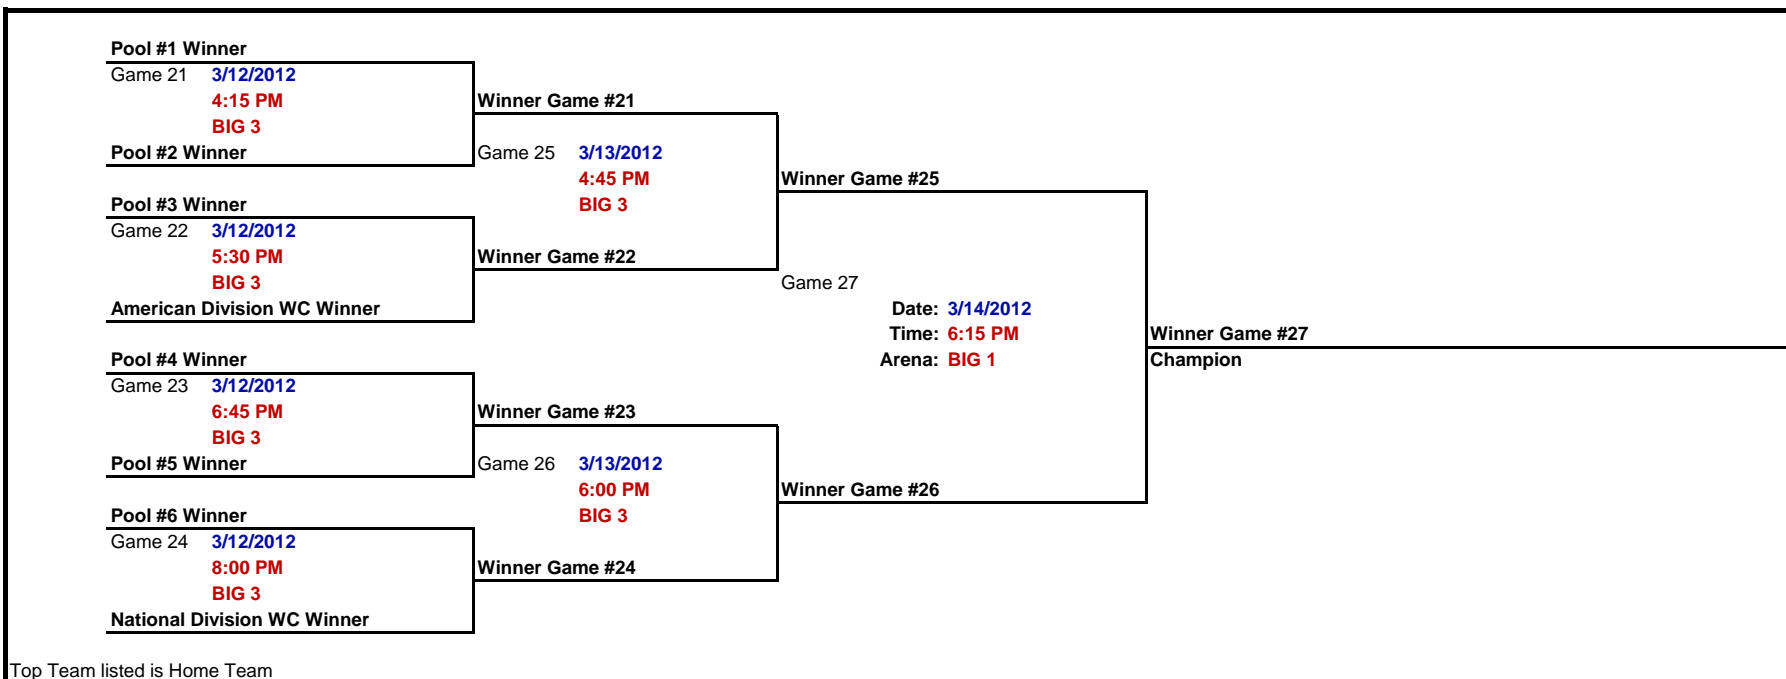

SQUIRT C TOURNAMENT

First Team Listed is Home Team

American Division

| Pool1 | | | | Pool2 | | | | Pool3 | | | |
|----------------|---------|-----------|------------------|----------------|---------|-----------|-----------------|----------------|----------|-----------|------------------|
| Team 1 | | | | Team 4 | | | | Team 7 | | | |
| Team 2 | | | | Team 5 | | | | Team 8 | | | |
| Team 3 | | | | Team 6 | | | | Team 9 | | | |
| Team 10 | | | | | | | | Team 10 | | | |
| Game # | Teams | Date | Time/Arena | Game # | Teams | Date | Time/Arena | Game # | Teams | Date | Time/Arena |
| Game 1 | 1 vs. 2 | 3/10/2012 | 1:30 pm / BIG 1 | Game 2 | 4 vs. 5 | 3/10/2012 | 1:45 am / BIG 3 | Game 3 | 7 vs. 8 | 3/10/2012 | 8:30 am / BIG 1 |
| Game 7 | 2 vs. 3 | 3/10/2012 | 7:45 pm / BIG 1 | Game 8 | 5 vs. 6 | 3/11/2012 | 8:00 am / BIG 1 | Game 9 | 9 vs. 10 | 3/10/2012 | 3:45 pm / BIG 2 |
| Game 13 | 3 vs. 1 | 3/11/2012 | 12:45 pm / BIG 2 | Game 14 | 6 vs. 4 | 3/11/2012 | 3:30 pm / BIG 1 | Game 15 | 7 vs. 9 | 3/11/2012 | 10:15 am / BIG 3 |
| | | | | | | | | Game 19 | 8 vs. 10 | 3/11/2012 | 4:45 pm / BIG 1 |

Top Team listed is Home Team

Pool Play Rules

Point determination: Win = 2 Points Tie = 1 Point Lose = 0 Points

The Team with the most points from each pool will advance to the Championship Round

Each team must supply one person for the penalty box