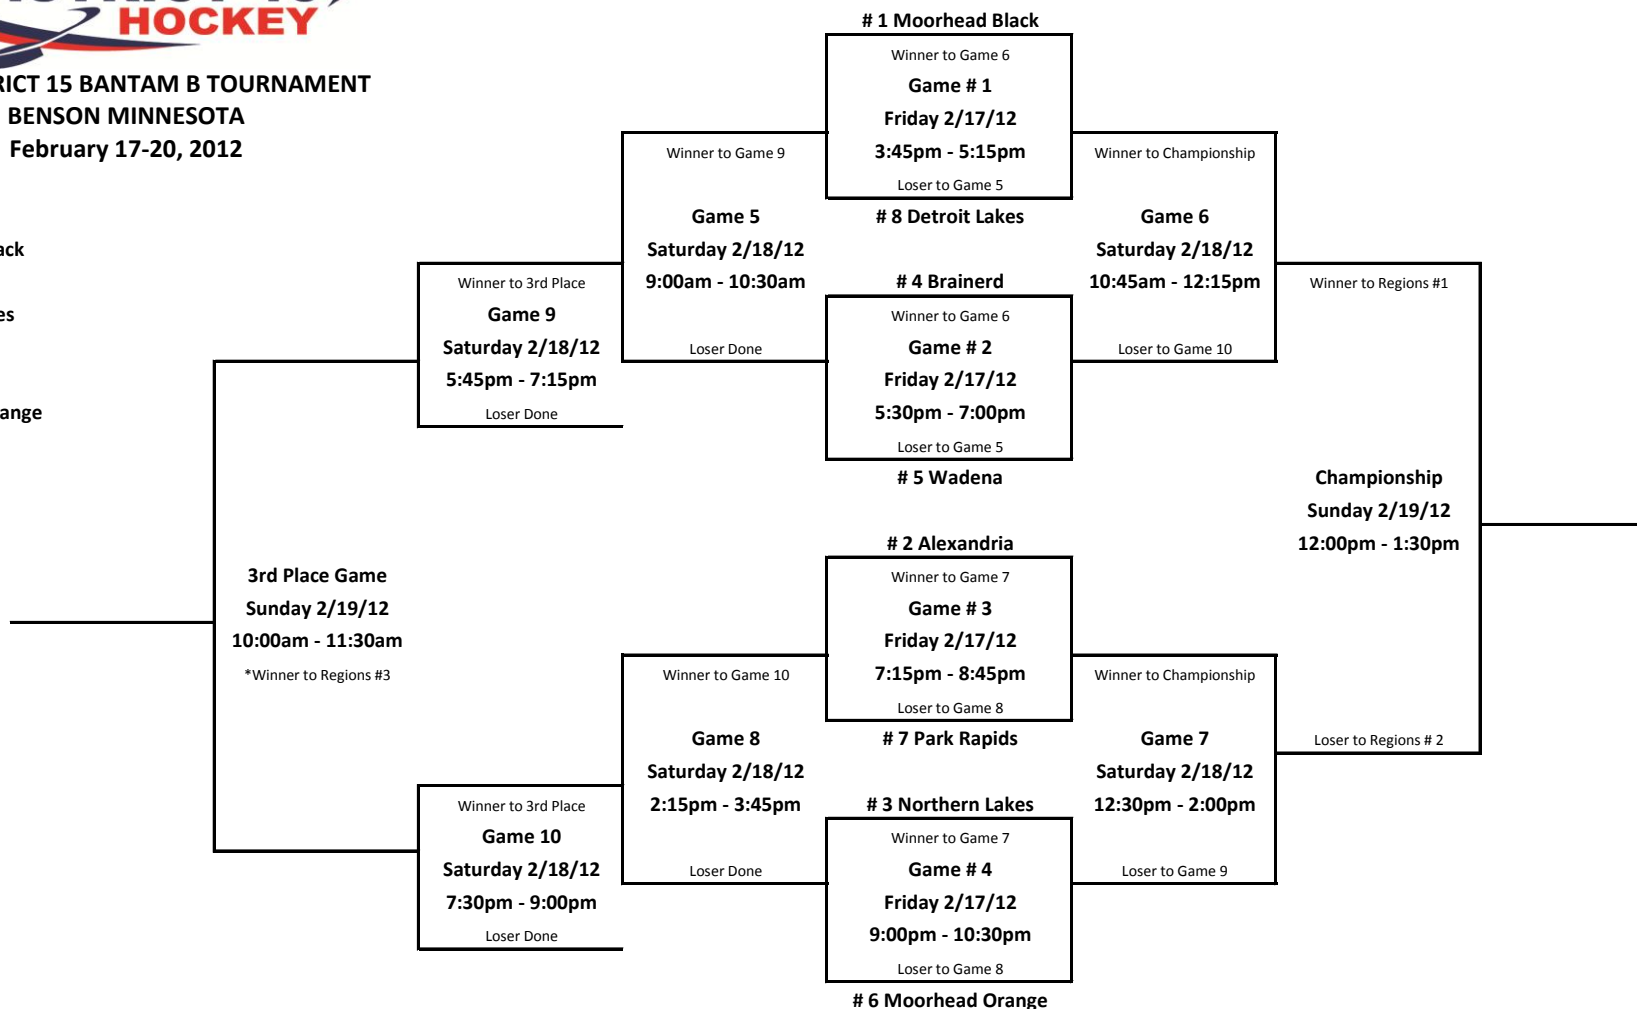

**2012 DISTRICT 15 BANTAM B TOURNAMENT
BENSON MINNESOTA
February 17-20, 2012**

League Seedings

- # 1) Moorhead Black
- # 2) Alexandria
- # 3) Northern Lakes
- # 4) Brainerd
- # 5) Wadena
- # 6) Moorhead Orange
- # 7) Park Rapids
- # 8) Detroit Lakes

Top Eight Teams from the 2011-12 Regular Season Play in the District Tournament
Highest Seeded Teams are always the home team and shall wear their white Jerseys

3 Teams Advance to Bantam B Regions in St. Cloud (MAC Arena)

The District Tournament Determines all 3 Teams Advancing to Regions and Their Seeding to Regions

<http://www.minnesotahockey.org/page/show/84995-region-tournaments>