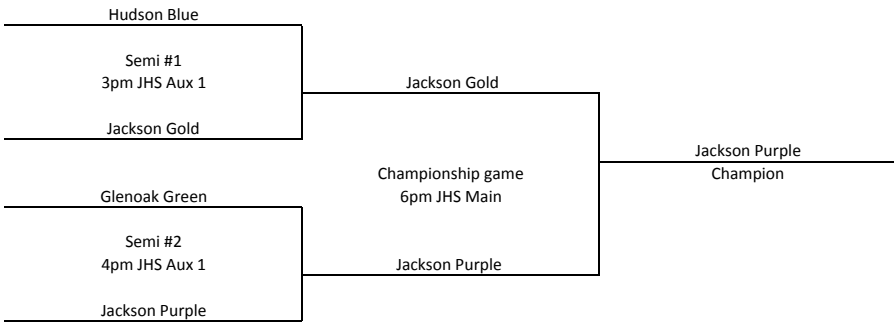

SUN. FEB. 12

	JHS MAIN				JHS AUX #1				JHS AUX #2 (A)				JHS AUX #2 (B)				JMMS PURPLE				JMMS GOLD				STRAUSSER															
8AM																																								
9AM	0F	57 v 59				15	16	39 v 41				35	23	56 v 60				33	29	50 v 54				17	27	47 v 48				21	27	40 v 43				26				
10AM	18	51 v 53				35	23	38 v 42				30	27	58 v 61				26	33	52 v 55				36	19	45 v 68				33	12	49 v 77				27				
11AM	6A Quarter #1				6A Quarter #2				X				X				X				X				X				X				X				X			
12PM	6A Quarter #3				6A Quarter #4				4A Semi#1				4A Semi #2				5B Semi #1				5B Semi #2																			
1PM	6B Semi #1				6B Semi #2				4B Quarter #1				4B Quarter #2				X				X				X				X				X							
2PM	6A Semi #1				6A Semi #2				3rd grade semi #1				3rd grade semi #2				5B Championship				X				X				X				X							
3PM	4A Championship				5A Semi #1				4B Semi #1				4B Semi #2				X				X				X				X				X							
4PM	6B Championship				5A Semi #2				3rd grade Championship				X				X				X				X				X				X							
5PM	6A Championship				4B Championship				X				X				X				X				X				X				X				X			
6PM	5A Championship				X				X				X				X				X				X				X				X				X			
7PM																																								
8PM																																								

3rd
4th A
4th B
5th A
5th B
6th A
6th B

6A Bracket Play

6B Bracket Play

5A Bracket Play

5B Bracket Play

4A Bracket Play

4B Bracket Play

3rd Grade Bracket Play