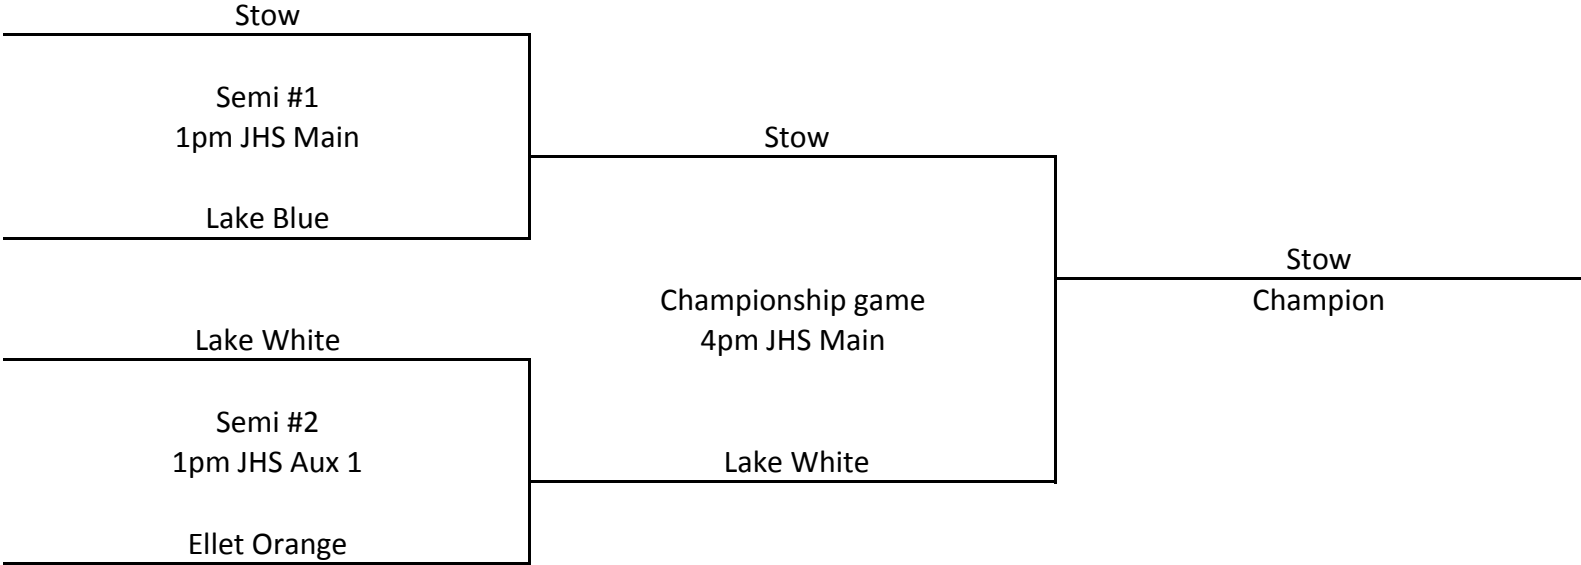

6B Bracket Play