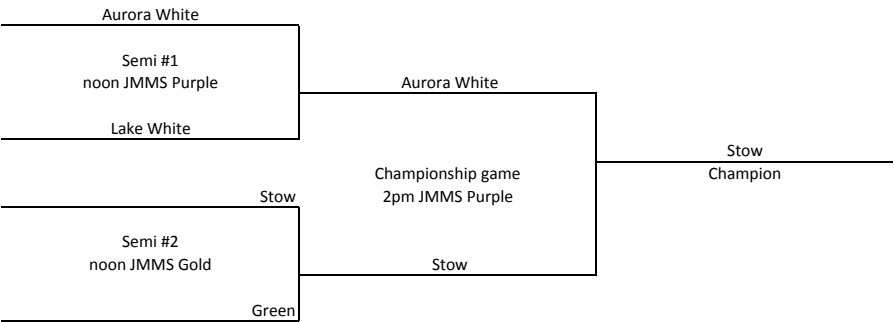

SUN. FEB. 12

	JHS MAIN				JHS AUX #1				JHS AUX #2 (A)				JHS AUX #2 (B)				JMMS PURPLE				JMMS GOLD				STRAUSSER															
8AM																																								
9AM	0F	57 v 59				15	16	39 v 41				35	23	56 v 60				33	29	50 v 54				17	27	47 v 48				21	27	40 v 43				26				
10AM	18	51 v 53				35	23	38 v 42				30	27	58 v 61				26	33	52 v 55				36	19	45 v 68				33	12	49 v 77				27				
11AM	6A Quarter #1				6A Quarter #2				X				X				X				X				X				X				X				X			
12PM	6A Quarter #3				6A Quarter #4				4A Semi#1				4A Semi #2				5B Semi #1				5B Semi #2																			
1PM	6B Semi #1				6B Semi #2				4B Quarter #1				4B Quarter #2				X				X				X				X				X							
2PM	6A Semi #1				6A Semi #2				3rd grade semi #1				3rd grade semi #2				5B Championship				X				X				X				X							
3PM	4A Championship				5A Semi #1				4B Semi #1				4B Semi #2				X				X				X				X				X							
4PM	6B Championship				5A Semi #2				3rd grade Championship				X				X				X				X				X				X							
5PM	6A Championship				4B Championship				X				X				X				X				X				X				X				X			
6PM	5A Championship				X				X				X				X				X				X				X				X				X			
7PM																																								
8PM																																								

3rd
4th A
4th B
5th A
5th B
6th A
6th B

6A Bracket Play

6B Bracket Play

5A Bracket Play

5B Bracket Play

4A Bracket Play

4B Bracket Play

3rd Grade Bracket Play