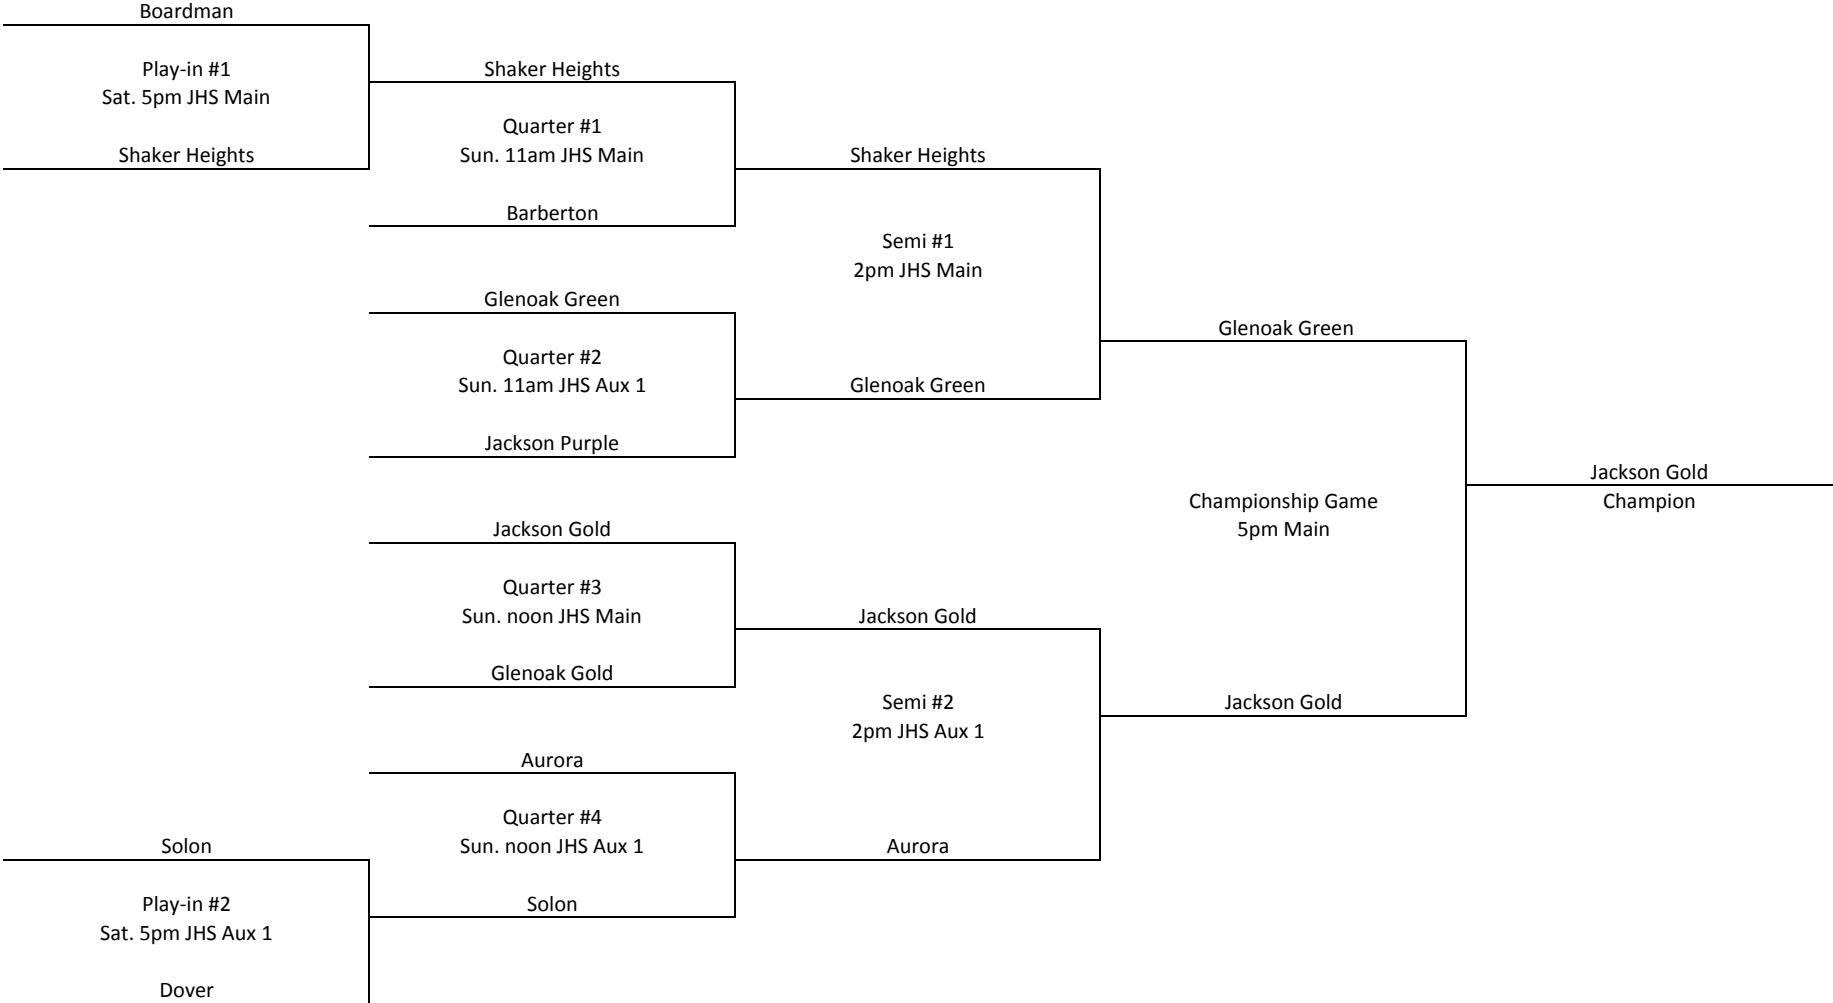

2012 Jackson Polar Bear Classic - Game Scores

THUR. FEB. 9

	JHS MAIN				JHS AUX #1				JHS AUX #2 (A)				JHS AUX #2 (B)				JMMS PURPLE				JMMS GOLD				STRAUSSER							
6:30 PM																	38 8 v 9				34 39 23 v 24				20 24 (6pm) 54 v 55				17			
7:30PM																	37 6 v 7				22 38 19 v 20				20 38 (7pm) 48 v 49				22			
8:30PM																	41 29 v 30				33 34 15 v 17				6 31 (8pm) 33 v 34				17			

FRI. FEB. 10

	JHS MAIN				JHS AUX #1				JHS AUX #2 (A)				JHS AUX #2 (B)				JMMS PURPLE				JMMS GOLD				STRAUSSER															
6PM	13	41 v 42				14	32	5 v 7				21	22	62 v 63				24	23	73 v 74				11	31	(6:30) 27 v 28				25					28	11 v 12				41
7PM	45	9 v 10				30	35	36 v 37				21	23	60 v 61				22	10	75 v 76				34	32	(7:30) 21 v 22				41					22	16 v 18				36
8PM	38	1 v 2				43	43	3 v 4				23	19	64 v 67				44	28	71 v 72				27	20	(8:30) 32 v 33				33					19	11 v 13				48
9PM	36	42 v 43				33	41	26 v 28				25	41	50 v 52				17	28	73 v 75				13	X					X					43	23 v 25				42

SAT. FEB. 11

	JHS MAIN				JHS AUX #1				JHS AUX #2 (A)				JHS AUX #2 (B)				JMMS PURPLE				JMMS GOLD				STRAUSSER																															
8AM																																																								
9AM	37	5 v 6				38	41	32 v 34				24	36	56 v 57				34	29	69 v 71				19										X					X																	
10AM	39	8 v 10				34	37	35 v 37				15	32	59 v 61				21	23	73 v 76				40	38	15 v 16				46										32	50 v 51				10											
11AM																																																								
12PM																																																								
1PM																																																								
2PM																																																								
3PM																																																								
4PM																																																								
5PM	X	Play-in #1				X	X	Play-in #2				X	16	64 v 66				32	21	74 v 76				30	33	13 v 14				13	15	44 v 45				21	15	46 v 68				41														
6PM	18	24 v 25				34	39	19 v 21				26	23	63 v 65				25	37	69 v 70				2	33	20 v 22				34	27	38 v 40				13	41	47 v 49				31														
7PM	36	12 v 13				41	17	26 v 27				37	24	66 v 67				38	17	74 v 75				19	0F	11 v 14				15	30	44 v 46				29	22	48 v 77				27														
8PM	38	19 v 22				36	45	24 v 25				32	13	62 v 65				12	4	70 v 71				36	36	29 v 36				32	25	39 v 40				28	30	41 v 43				15														
9PM	39	20 v 21				36	33	12 v 14				31	26	69 v 72				24	13	44 v 68				44	38	35 v 36				33	35	45 v 46				14	31	47 v 77				20														

SUN. FEB. 12

	JHS MAIN				JHS AUX #1				JHS AUX #2 (A)				JHS AUX #2 (B)				JMMS PURPLE				JMMS GOLD				STRAUSSER															
8AM																																								
9AM	0F	57 v 59				15	16	39 v 41				35	23	56 v 60				33	29	50 v 54				17	27	47 v 48				21	27	40 v 43				26				
10AM	18	51 v 53				35	23	38 v 42				30	27	58 v 61				26	33	52 v 55				36	19	45 v 68				33	12	49 v 77				27				
11AM	6A Quarter #1				6A Quarter #2				X				X				X				X				X				X				X				X			
12PM	6A Quarter #3				6A Quarter #4				4A Semi#1				4A Semi #2				5B Semi #1				5B Semi #2																			
1PM	6B Semi #1				6B Semi #2				4B Quarter #1				4B Quarter #2				X				X				X				X				X							
2PM	6A Semi #1				6A Semi #2				3rd grade semi #1				3rd grade semi #2				5B Championship				X				X				X				X							
3PM	4A Championship				5A Semi #1				4B Semi #1				4B Semi #2				X				X				X				X				X							
4PM	6B Championship				5A Semi #2				3rd grade Championship				X				X				X				X				X				X							
5PM	6A Championship				4B Championship				X				X				X				X				X				X				X				X			
6PM	5A Championship				X				X				X				X				X				X				X				X				X			
7PM																																								
8PM																																								

3rd
4th A
4th B
5th A
5th B
6th A
6th B

6A Bracket Play