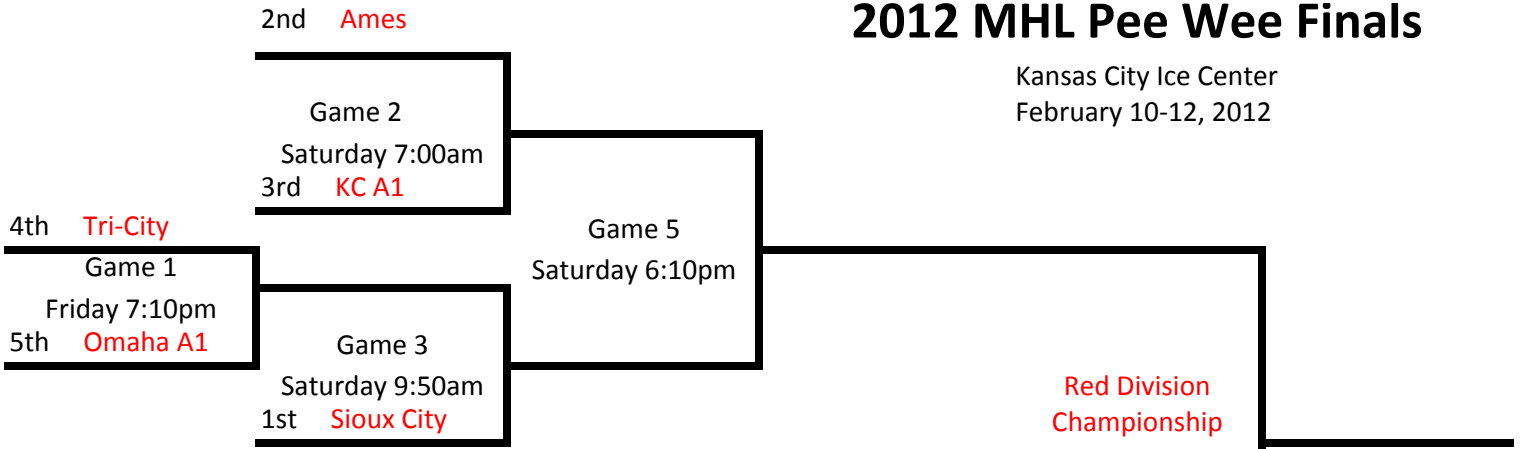

2012 MHL Pee Wee Finals

Kansas City Ice Center
February 10-12, 2012

Red Bracket

Blue Bracket