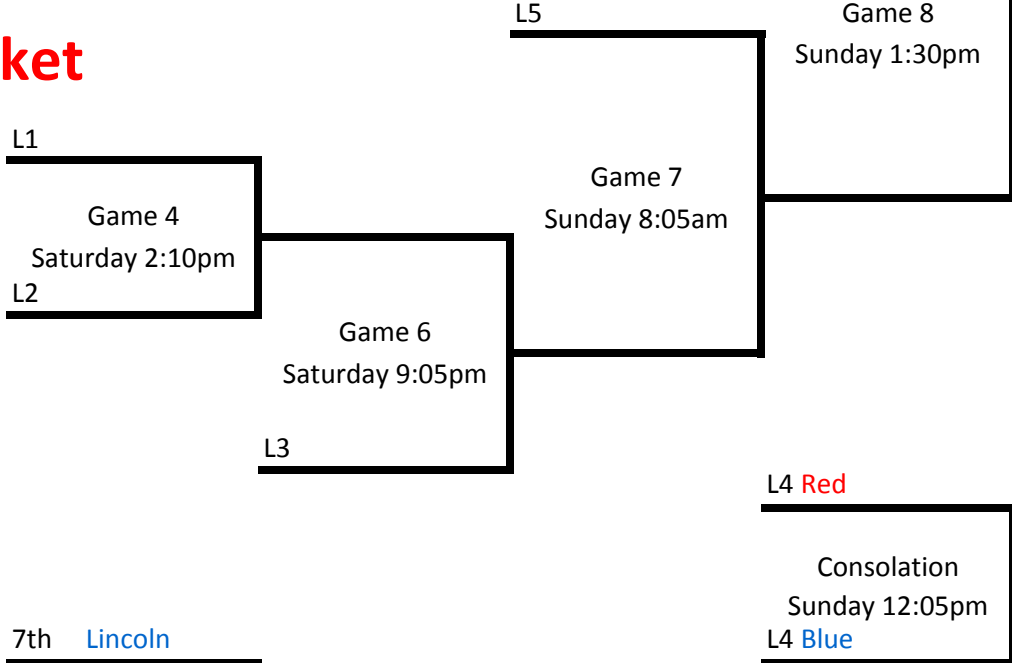

2012 MHL Pee Wee Finals

Kansas City Ice Center
February 10-12, 2012

Red Bracket

Blue Bracket