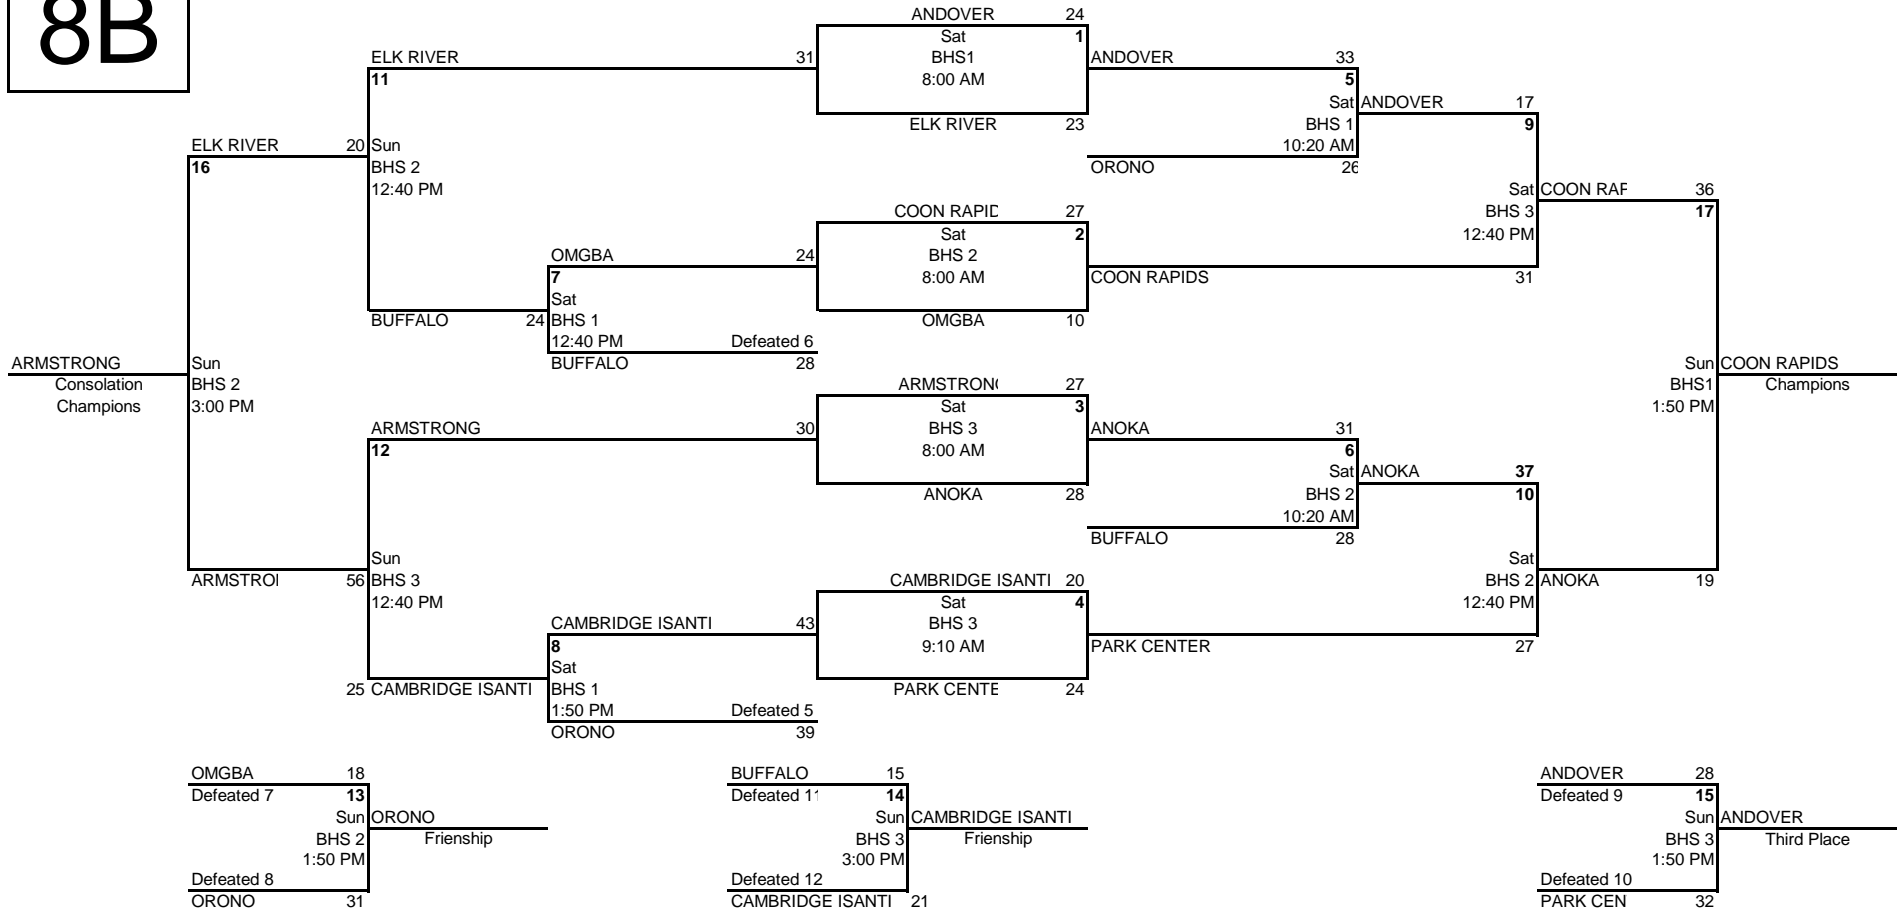

Blaine Girl's Invitational Basketball Tournament
 8th Grade B Division
 February 11-12, 2012

8B

1st, 2nd, 3rd and Consolation Champion Trophies will be awarded immediately following the affected game

BHS Blaine HS 12555 University Ave NW Blaine, MN 55448 Enter Fieldhouse door, SW corner of school
 NDMS Northdale MS 11301 Dogwood ST NW, Coon Rapids MN 55448 Enter door 3 on southside
 RMS Roosevelt MS 650 Main ST NE, Blaine MN 55434 Enter West door on Northside of building, #2

BHS 1 = Blaine High School, Main Court
 BHS 2 = Blaine High School, South Side Court
 BHS 3 = Blaine High School, North Side Court
 NDMS 4 = Northdale Middle School (near concessions)
 NDMS 5 = Northdale Middle School (near admissions)
 RMS 6 = Roosevelt Middle School, Upper
 RMS 7 = Roosevelt Middle School, Lower