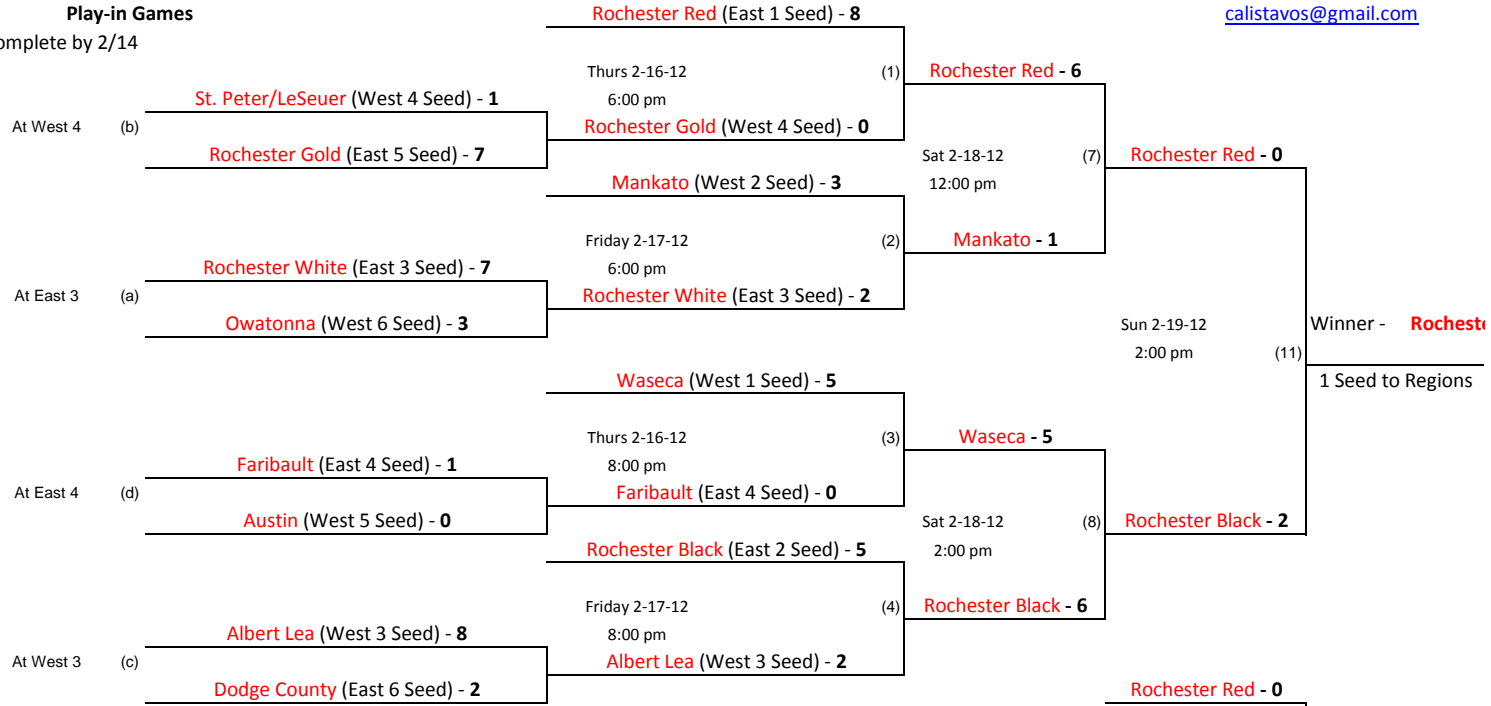

Minnesota Hockey District 9 Bantam B League Play-offs

Games played in Faribault at Faribault Ice Arena and Shattuck St. Mary's
The Highest Seed in Each Game is the Home Team

Coordinator: Calista Vos
calistavos@gmail.com

Play-in Games

Complete by 2/14

Playback Bracket