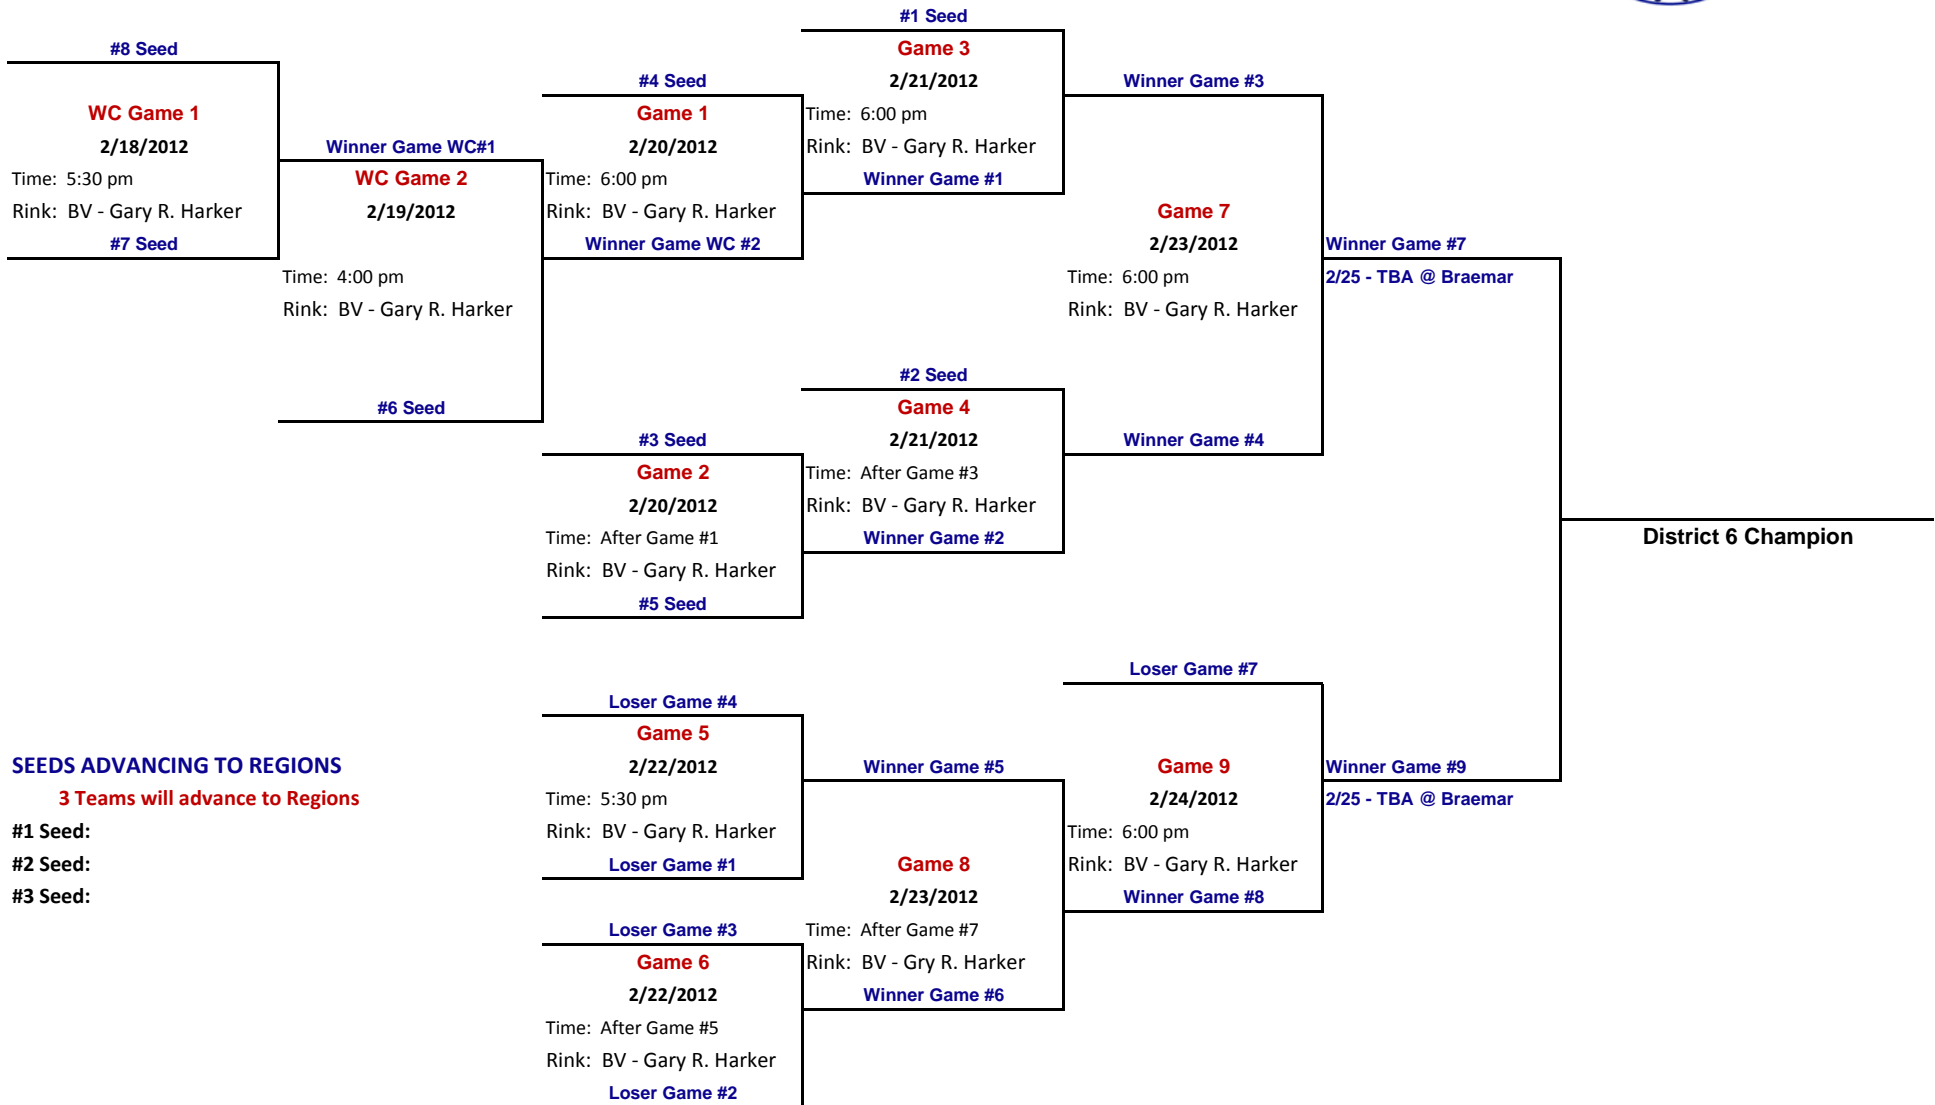

District 6 Bantam B1 Playoffs

HOST: Burnsville ARENA: Burnsville Ice Arena
February 18 - 26, 2012

SEEDS ADVANCING TO REGIONS
3 Teams will advance to Regions

- #1 Seed:
- #2 Seed:
- #3 Seed:

Highest original seeded team is HOME team