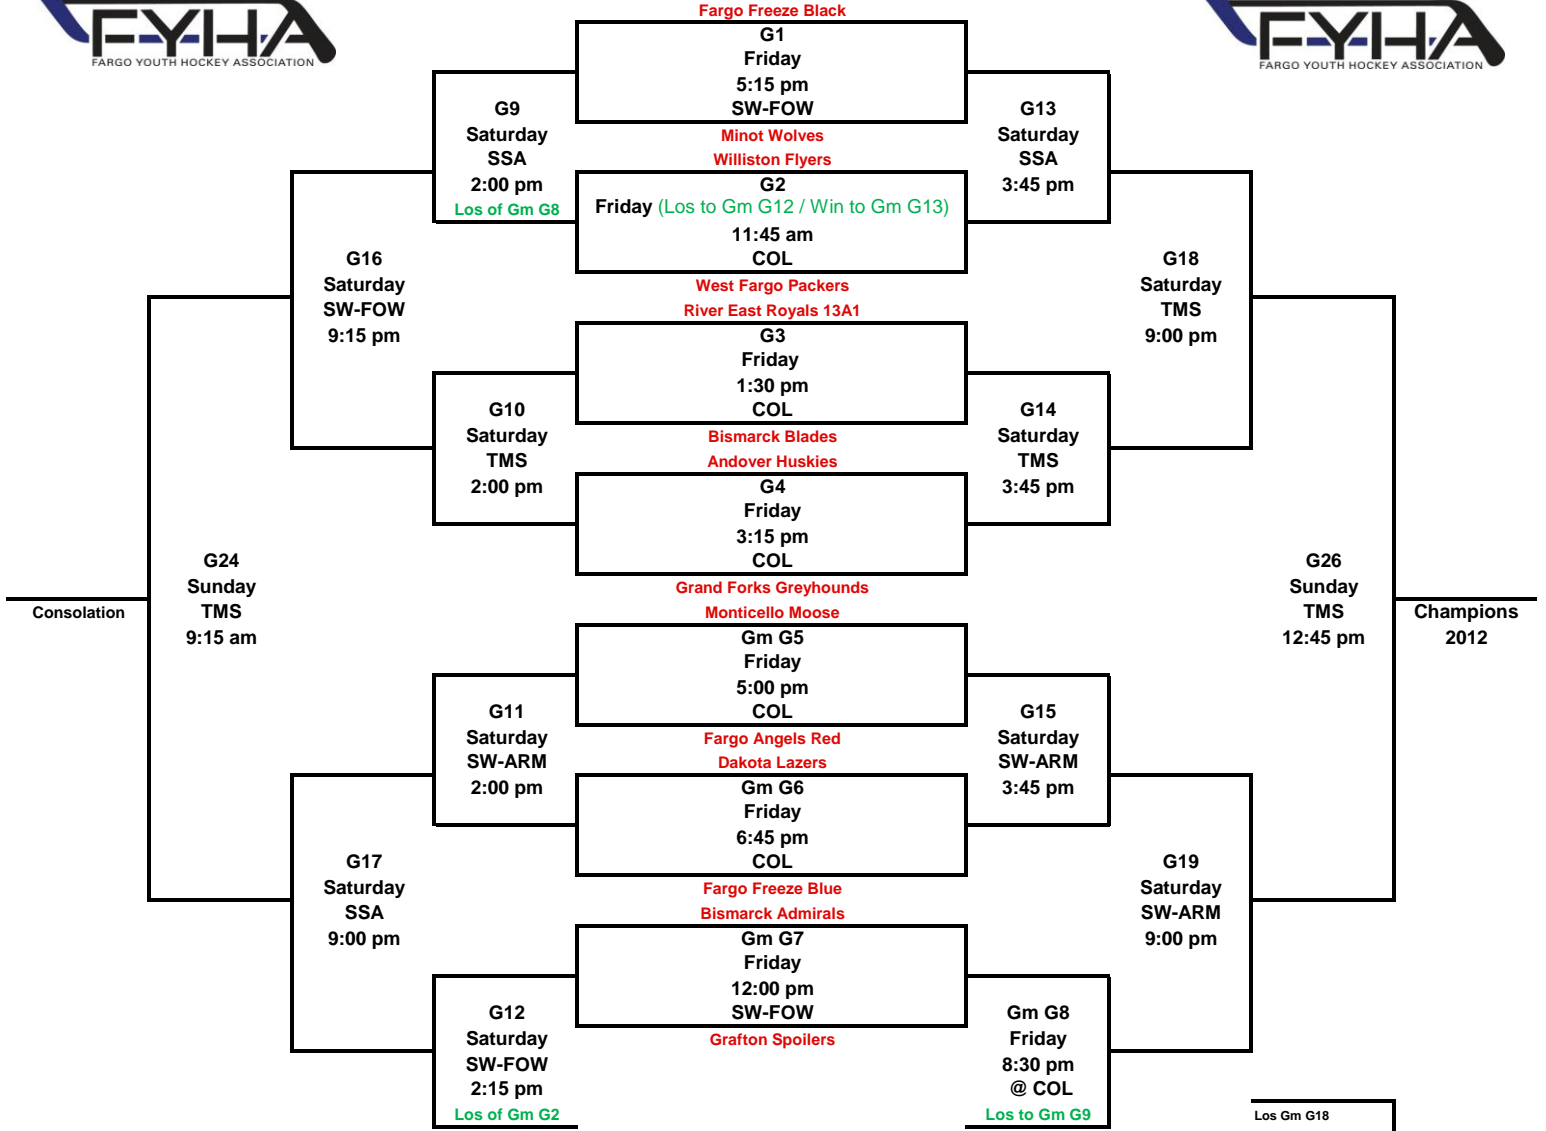

# Fargo Youth Hockey Association Pee Wee "A" Division - 2012

**Key: (abbr.)**

- Col** - John E. Carlson Coliseum  
807 17th Ave N, Fargo
- SW-ARM/SW-FOW** - South West Arena  
4401 23rd Ave. SW, Fargo
- TMS** - Teamsters Arena  
831 17th Ave N, Fargo
- SSA** - South Side Arena  
2001 17th Ave S, Fargo
- Scheels** - Scheels Arena  
5225 31st Ave South Fargo
- MSC-S** - Moorhead Sports Center  
324 24th Street S, Moorhead

Los Gm G9  
**G20**  
Saturday  
SW-FOW  
7:30 pm  
Los Gm G10

3 game guarantee

Los Gm G11  
**G21**  
Sunday  
SSA  
9:15 am  
Los Gm G12

3 game guarantee

Los Gm G13  
**G22**  
Sunday  
SW-ARM  
7:30 am  
Los Gm G14

Los Gm G18  
**G25**  
Sunday  
SSA  
12:45 pm  
Los Gm G19

3rd Place

**G23**  
Sunday  
SW-ARM  
12:45 pm  
Los Gm 15

7th Place