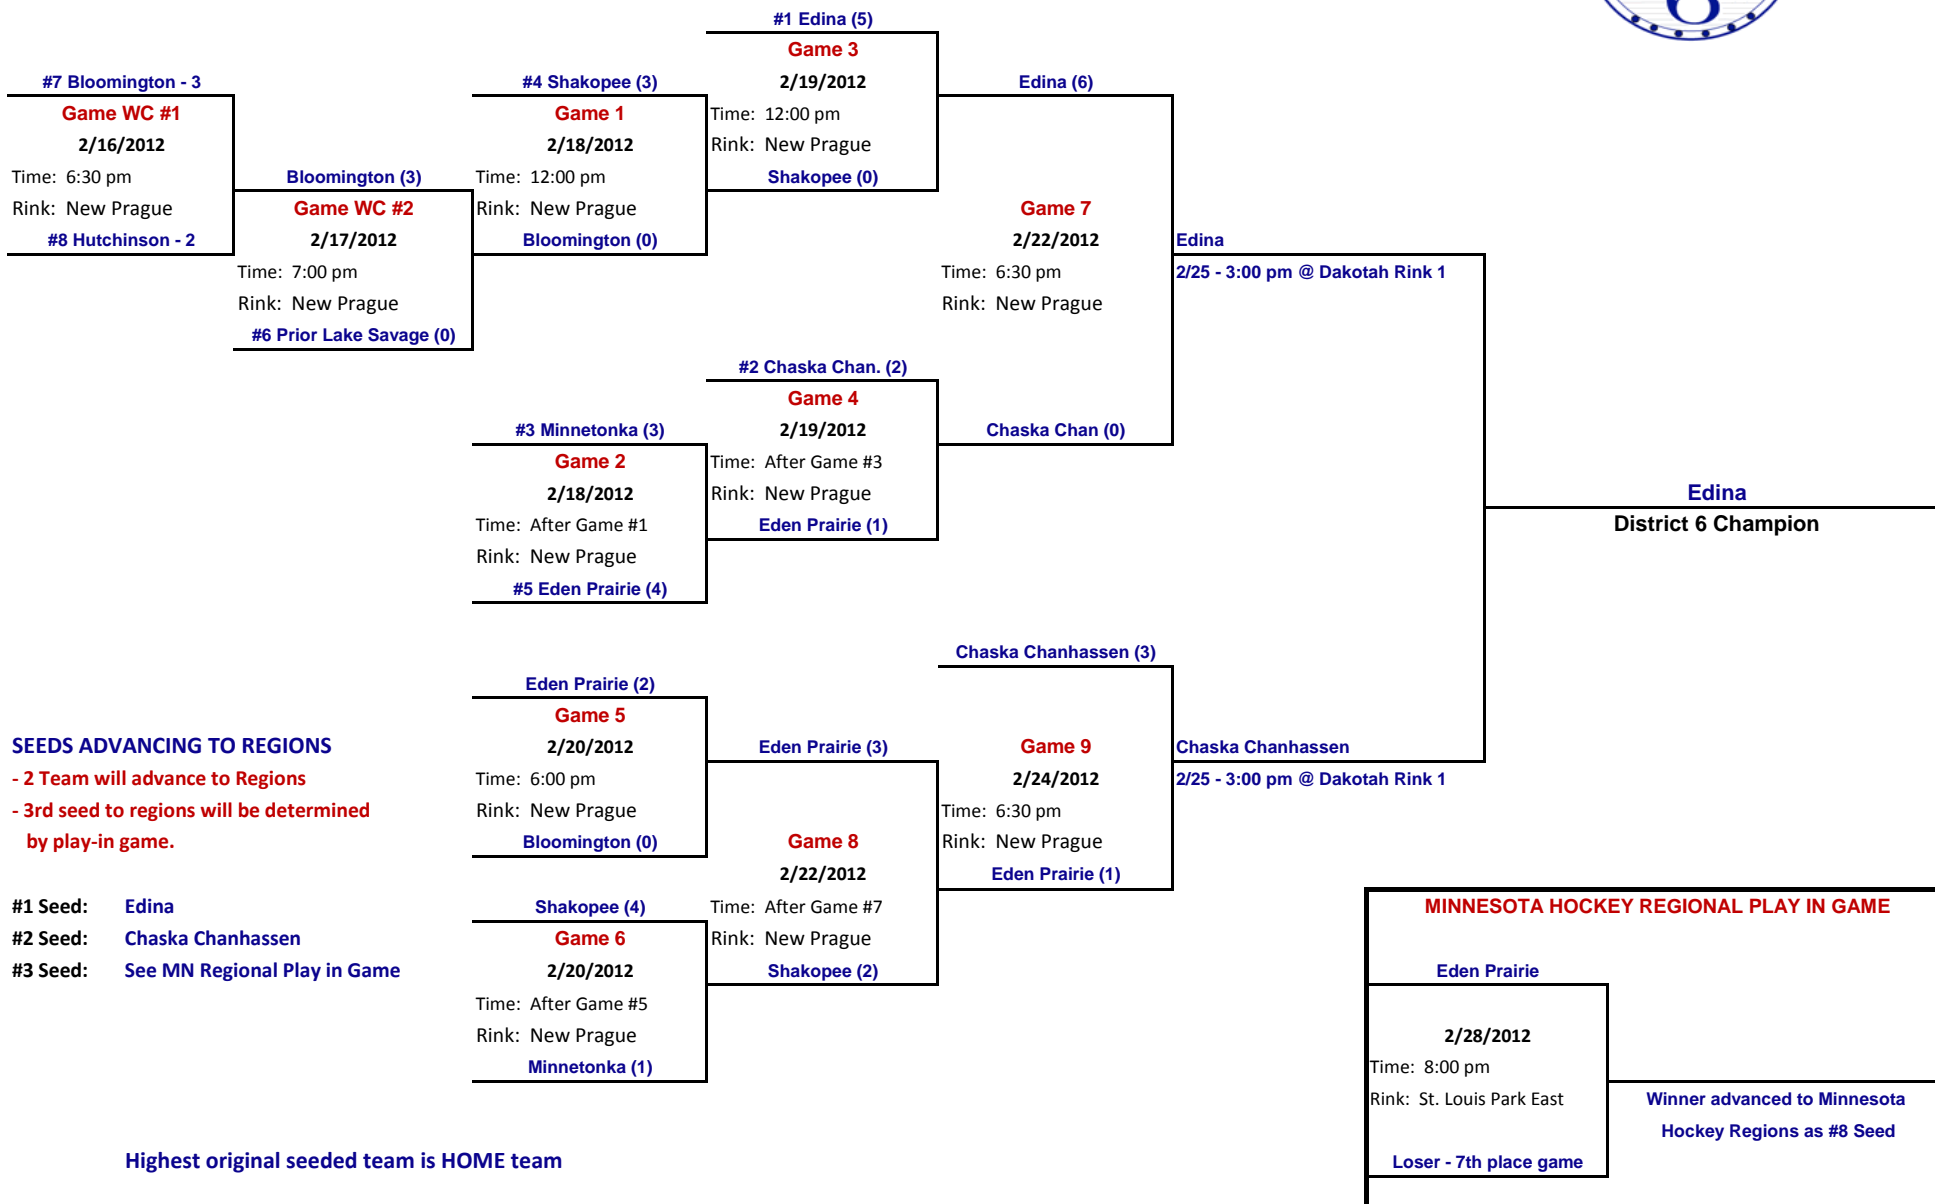

League 6 Girls 12U A Playoffs

HOST: New Prague ARENA: New Prague

February 16 - 26, 2012

SEEDS ADVANCING TO REGIONS

- 2 Team will advance to Regions
- 3rd seed to regions will be determined by play-in game.

- #1 Seed: Edina
- #2 Seed: Chaska Chanhassen
- #3 Seed: See MN Regional Play in Game

Highest original seeded team is HOME team