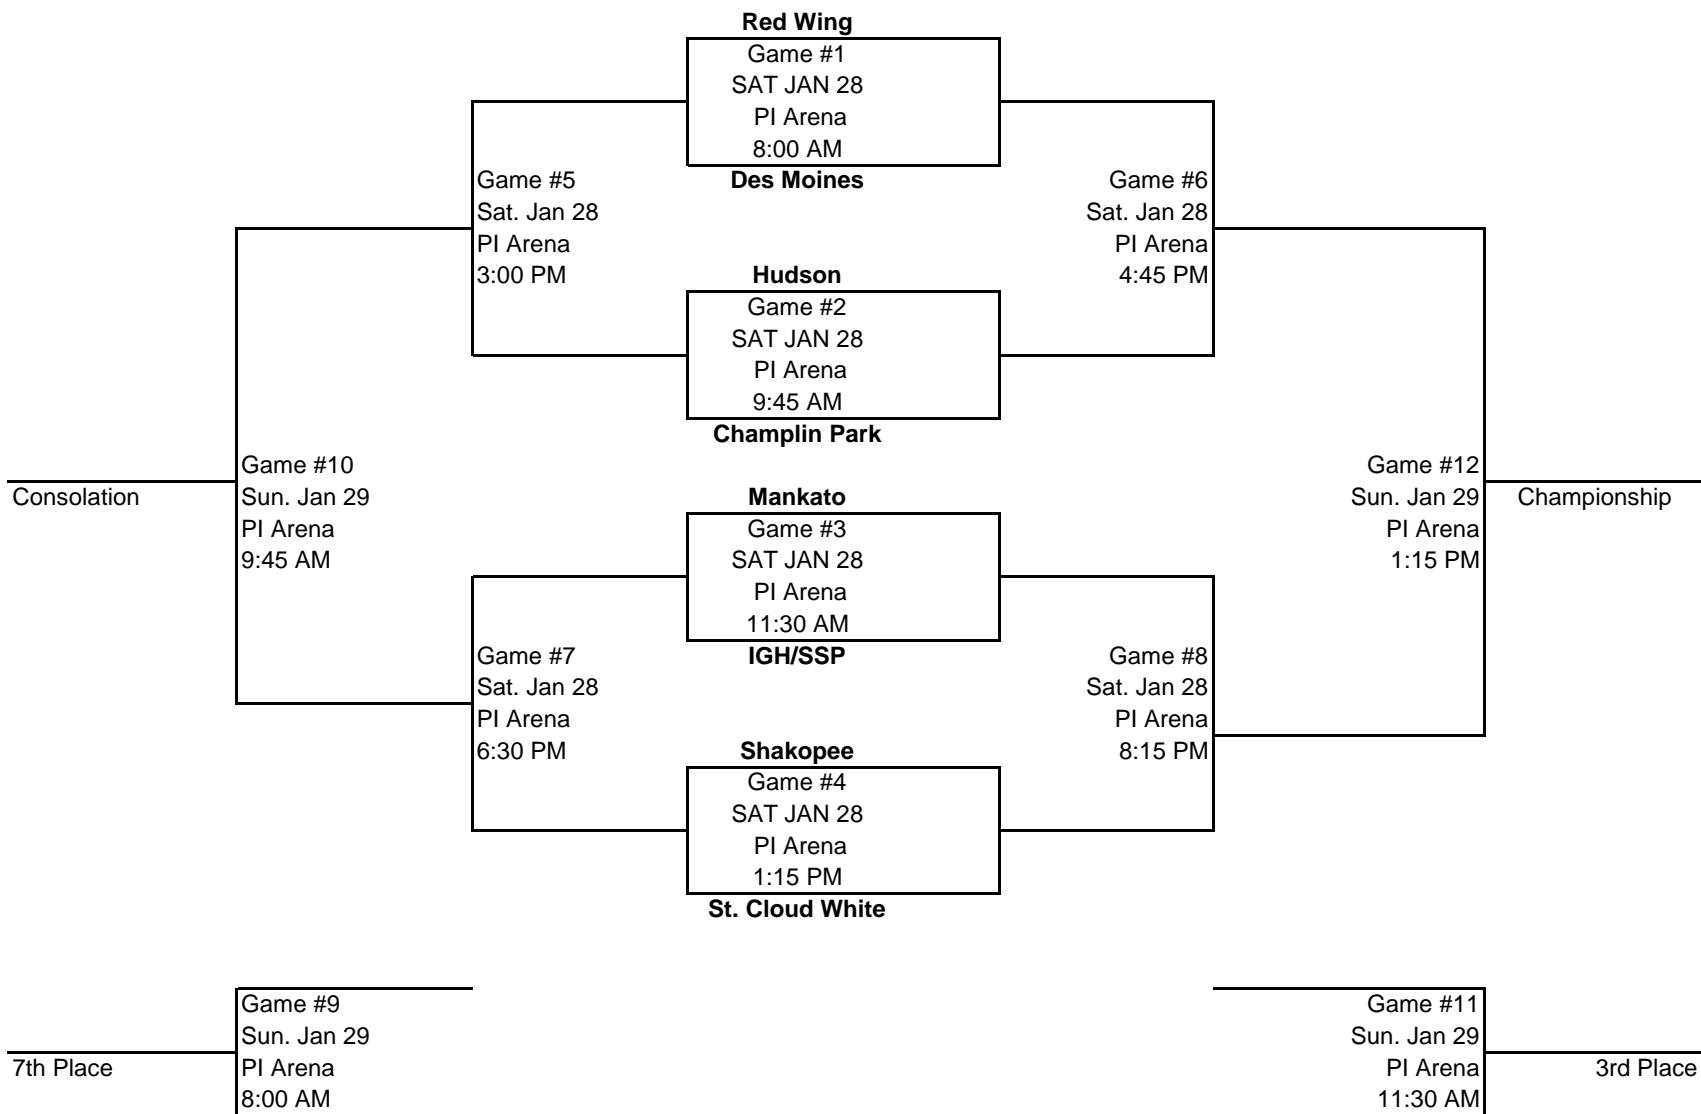

Red Wing Amateur Hockey Great River Classic
 PeeWee B Tournament Jan 28 - 29, 2012

TOP TEAM OF EACH PAIRING IS THE HOME TEAM