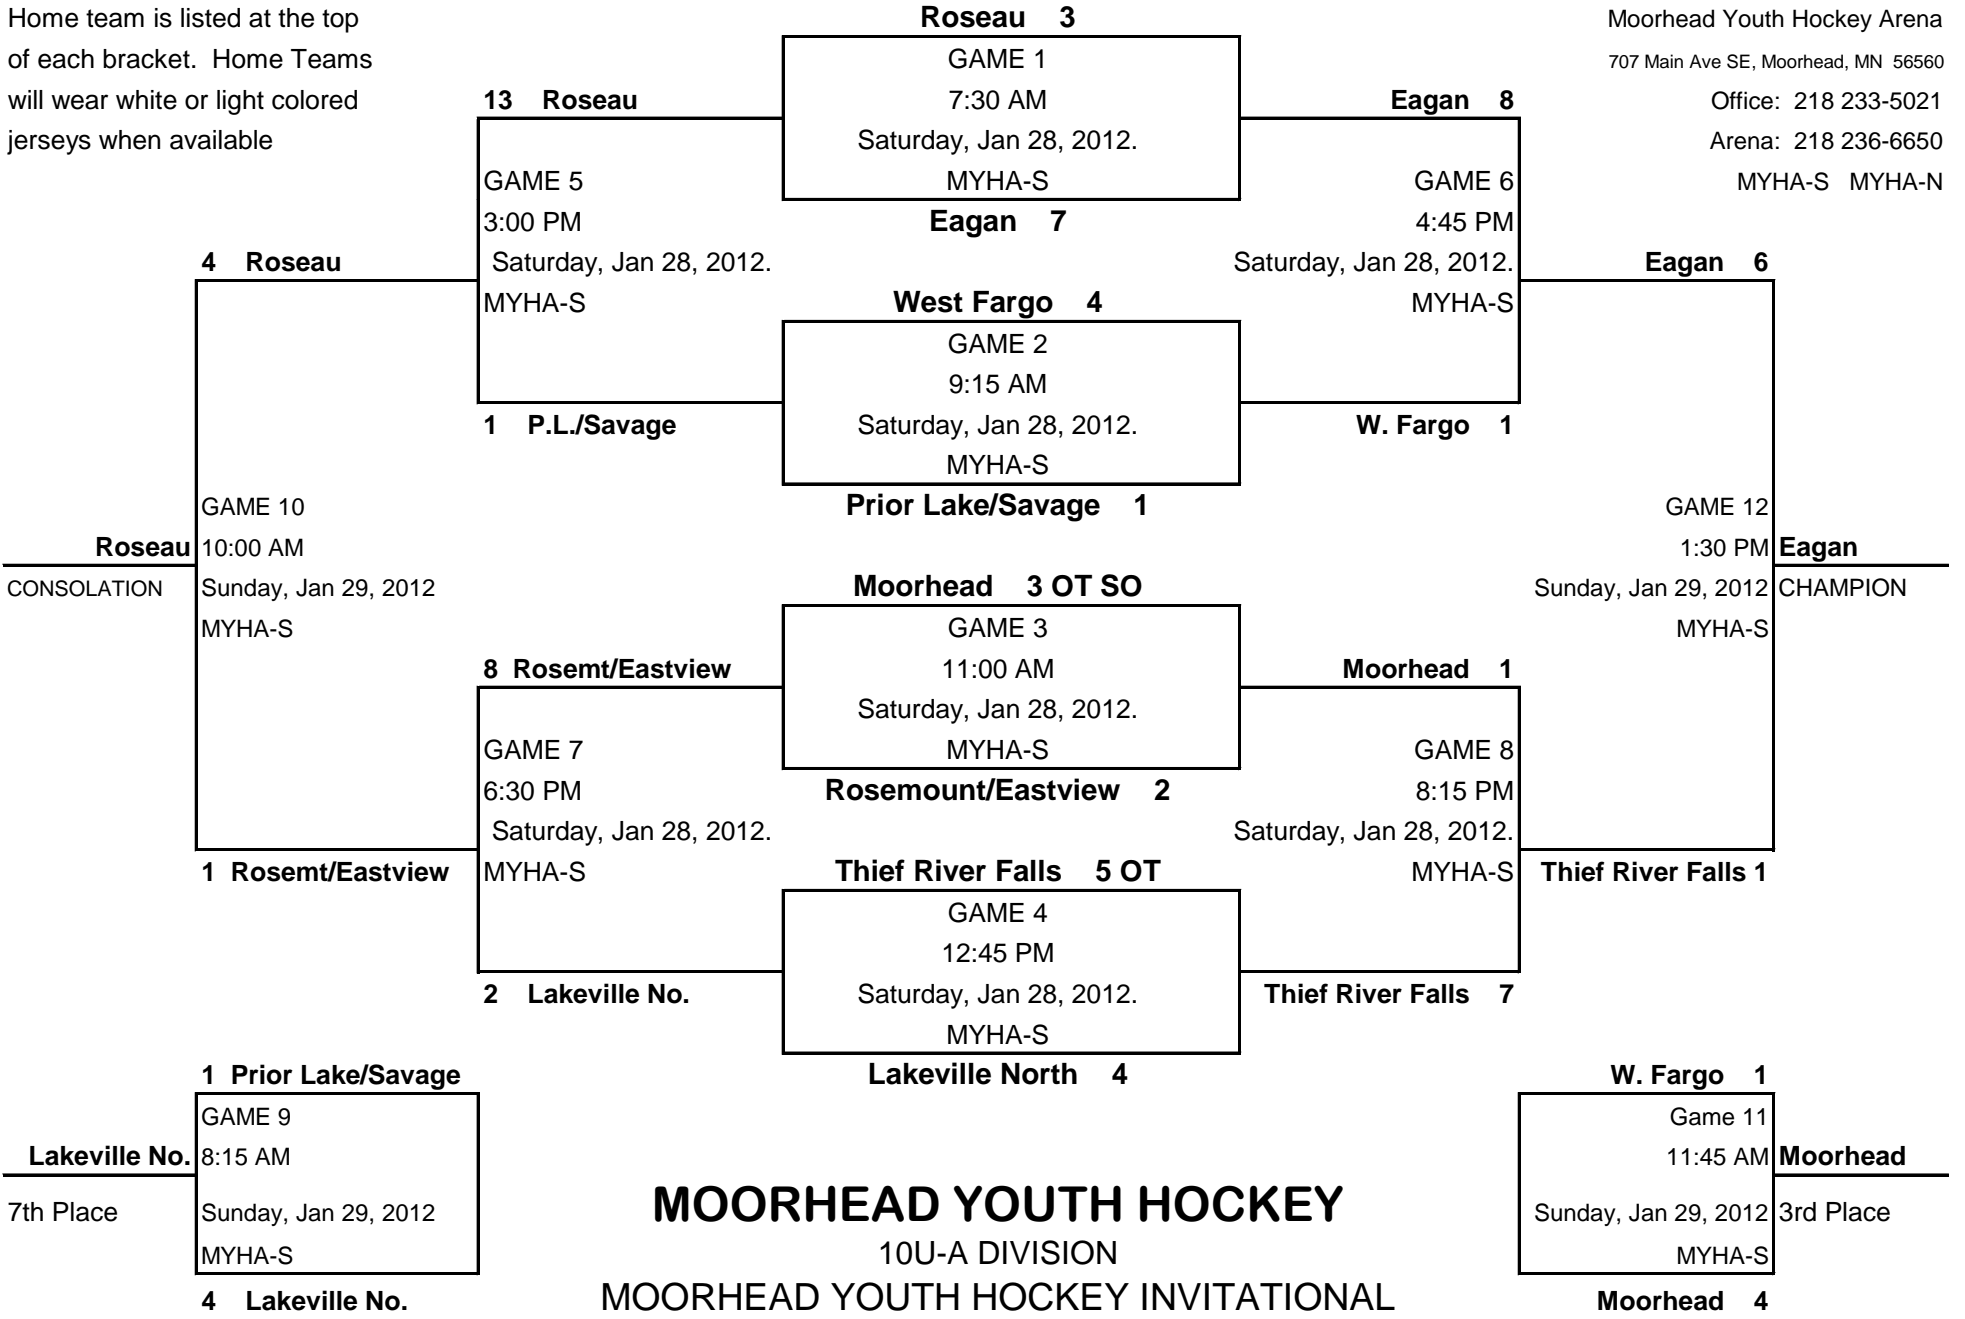

Home team is listed at the top of each bracket. Home Teams will wear white or light colored jerseys when available

Moorhead Youth Hockey Arena
 707 Main Ave SE, Moorhead, MN 56560
 Office: 218 233-5021
 Arena: 218 236-6650
 MYHA-S MYHA-N

MOORHEAD YOUTH HOCKEY
 10U-A DIVISION
 MOORHEAD YOUTH HOCKEY INVITATIONAL
 GIRLS 10U-A INVITATIONAL TOURNAMENT
 JANUARY 28 - JANUARY 29, 2012