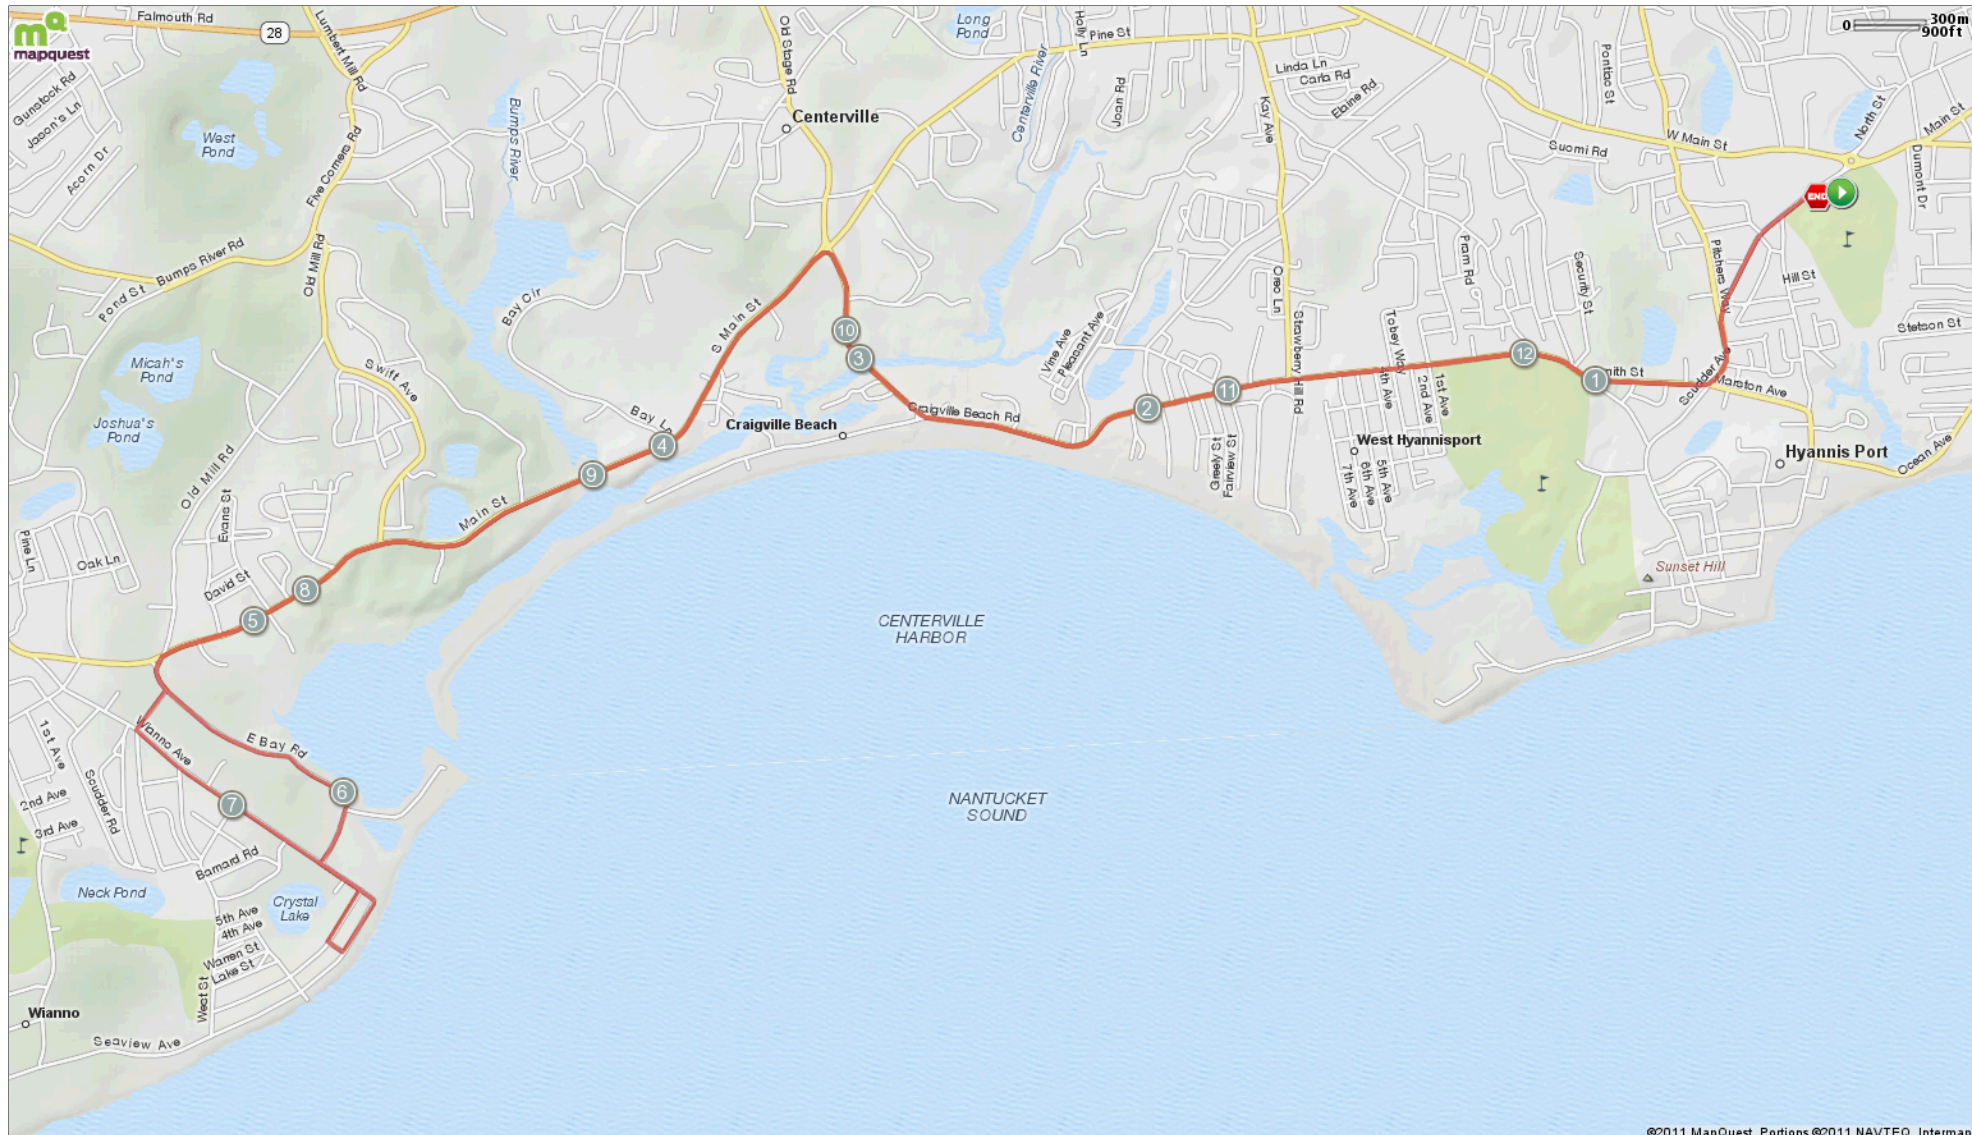

Kiwanis 4th from McKenna

Starts In Barnstable Town, Massachusetts

13.10 miles

©2011 MapQuest. Portions ©2011 NAVTEQ, Intermap

Description