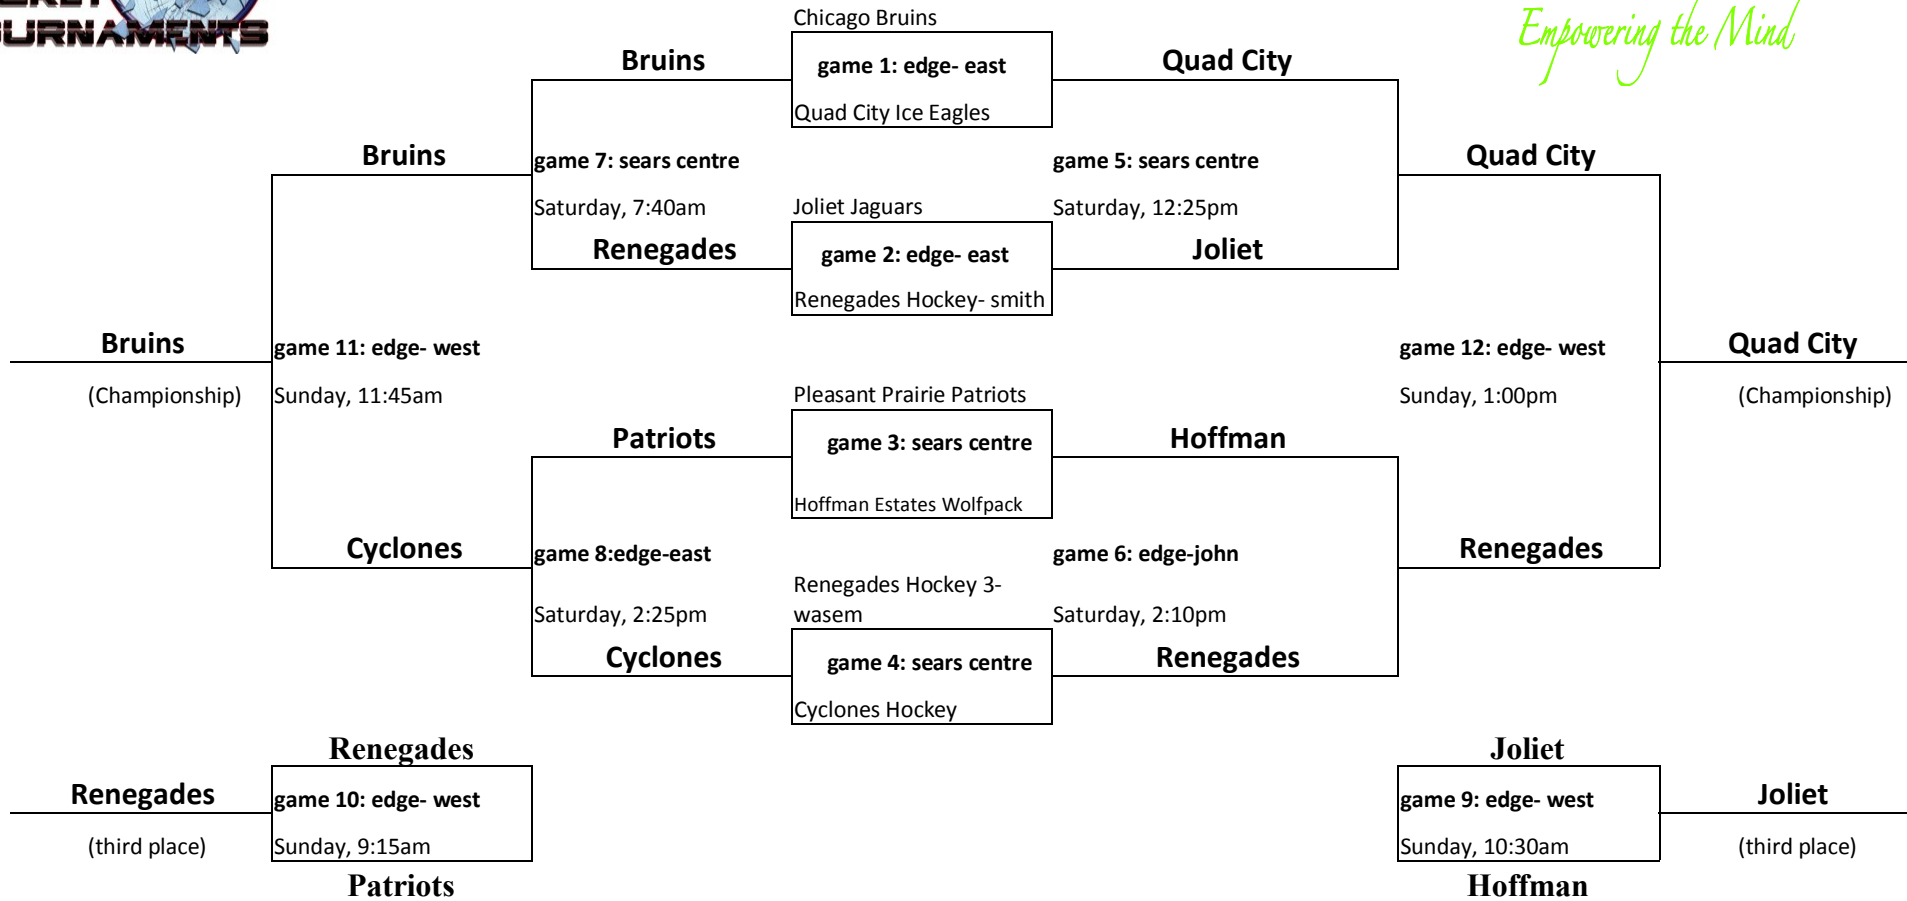

Chicago New Years Classic- December 30- 1, 2012

Peeewe Division- 8 teams- Winners go to the right, losing teams to the left

Game Number	Date/ Time	Location	Home Team	vs.	Away Team
1	Friday, 7:10 Pm	Edge- East	Quad City	vs.	Chicago Bruins
2	Friday, 6:00 Pm	Edge- East	Joliet	vs.	Renegades- smith
3	Friday, 11:10 Am	Sears Centre	Hoffman Estates	vs.	Patriots
4	Friday, 10:00 Am	Sears Centre	Renegades 3- wasem	vs.	Cyclones
5	Saturday, 12:25 Pm	Sears Centre	Winner Game 1	vs.	Winner Game 2
6	Saturday, 2:10 Pm	Edge- John	Winner Game 3	vs.	Winner Game 4
7	Saturday, 7:40 Am	Sears Centre	Loser Game 1	vs.	Loser Game 2
8	Saturday, 2:25 Pm	Edge- East	Loser Game 3	vs.	Loser Game 4
9	Sunday, 10:30 Am	Edge- West	Loser Game 5	vs.	Loser Game 6
10	Sunday, 9:15 Am	Edge- West	Loser Game 7	vs.	Loser Game 8
11	Sunday, 11:45 Am	Edge- West	Winner Game 7	vs.	Winner Game 8
12	Sunday, 1:00 Pm	Edge- West	Winner Game 5	vs.	Winner Game 6