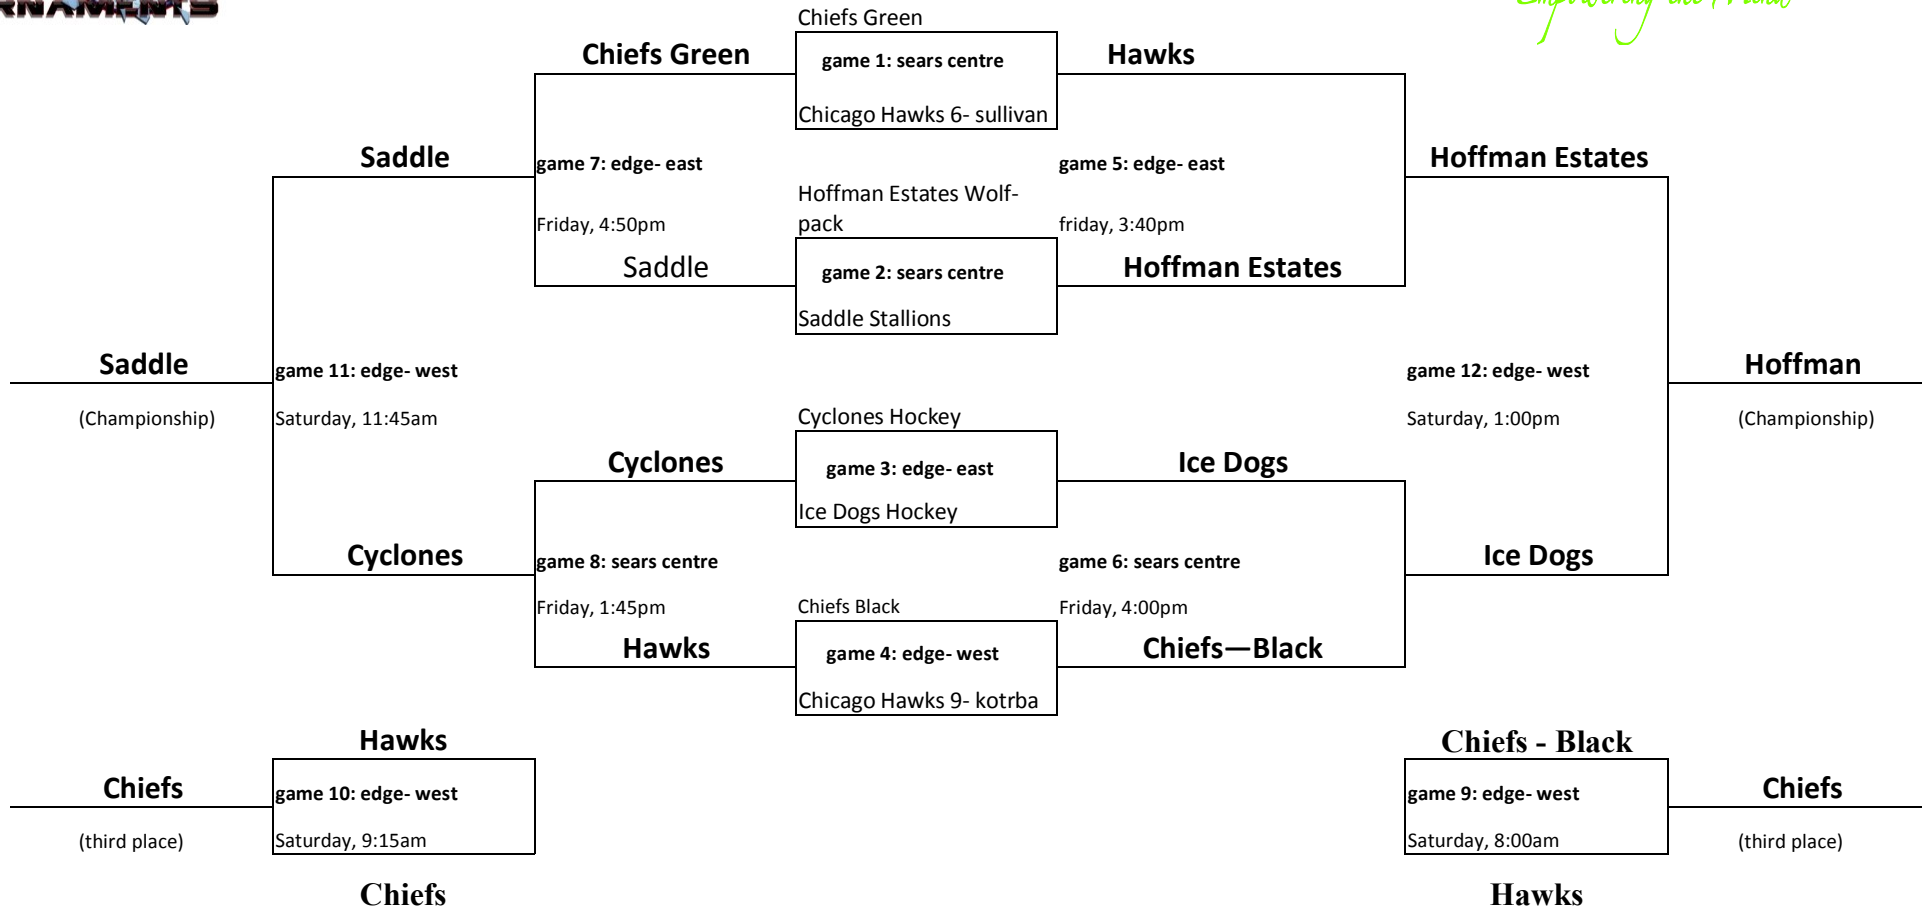

# Chicago New Years Classic- December 29- 31, 2011

Mite Division- 8 teams- Winners go to the right, losing teams to the left

Game Number	Date/ Time	Location	Home Team	vs.	Away Team
1	Thursday, 3:20 Pm	Sears Centre	Chiefs Green	vs.	Hawks- sullivan
2	Thursday, 2:10 Pm	Sears Centre	Saddle Stallions	vs.	Hoffman Estates
3	Thursday, 5:55 Pm	Edge- East	Cyclones	vs.	Ice Dogs
4	Thursday, 6:10 Pm	Edge- West	Chiefs Black	vs.	Hawks- Kotrba
5	Friday, 3:40 Pm	Edge- East	Winner Game 1	vs.	Winner Game 2
6	Friday, 4:00 Pm	Sears Centre	Winner Game 3	vs.	Winner Game 4
7	Friday, 4:50 Pm	Edge- East	Loser Game 1	vs.	Loser Game 2
8	Friday, 1:45 Pm	Sears Centre	Loser Game 3	vs.	Loser Game 4
9	Saturday, 8:00am	Edge- West	Loser Game 5	vs.	Loser Game 6
10	Saturday, 9:15 am	Edge- West	Loser Game 7	vs.	Loser Game 8
11	Saturday, 11:45 Am	Edge- West	Winner Game 7	vs.	Winner Game 8
12	Saturday, 1:00 Pm	Edge- West	Winner Game 5	vs.	Winner Game 6