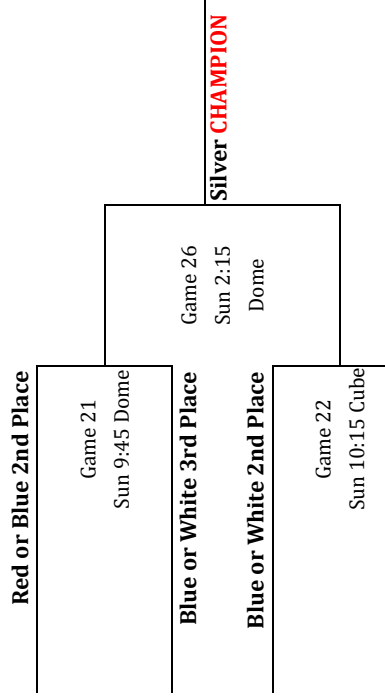

Gold Medal Bracket

Note: If from Blue Division, White and Blue Division Winners swap brackets.

Silver Medal Bracket

Note: The 3rd place team will be swapped to avoid playing a team from the same division.

Bronze Medal Bracket

Note: If 3rd place team is from Blue Division, the White and Blue 4th place will swap brackets.

For Sunday's Games: Overtime will be 4 on 4 for 5 minutes followed by a 5 man shootout. The Championship game, if tied, will have 5 on 5 sudden death overtime until one team scores.