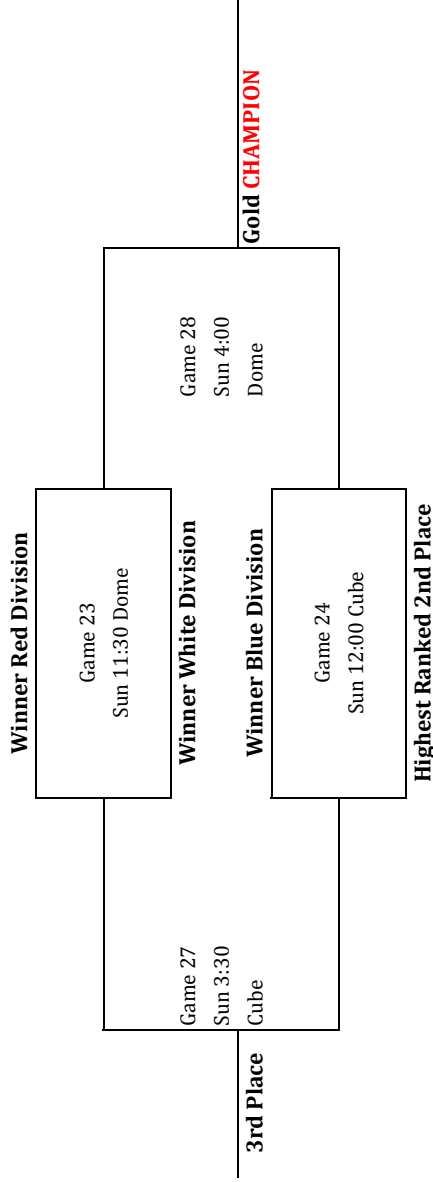

Gold Medal Bracket

Note: If from Blue Division, White and Blue Division Winners swap brackets.

Silver Medal Bracket

Note: The 3rd place team will be swapped to avoid playing a team from the same division.

Bronze Medal Bracket

Note: If 3rd place team is from Blue Division, the White and Blue 4th place will swap brackets.

For Sunday's Games: Overtime will be 4 on 4 for 5 minutes followed by a 5 man shootout. The Championship game, if tied, will have 5 on 5 sudden death overtime until one team scores.