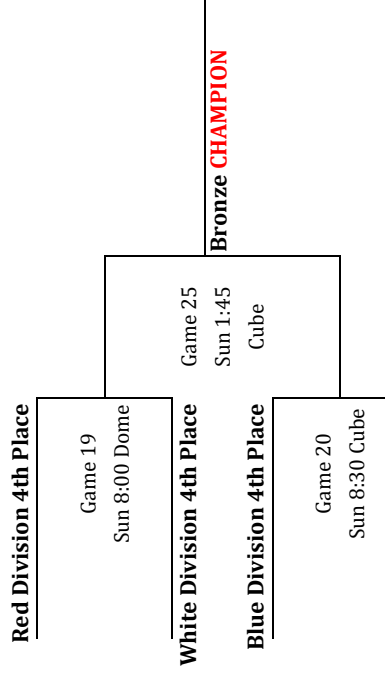

Gold Medal Bracket

Note: If from Blue Division, White and Blue Division Winners swap brackets.

Silver Medal Bracket

Note: The 3rd place team will be swapped to avoid playing a team from the same division.

Bronze Medal Bracket

Note: If 3rd place team is from Blue Division, the White and Blue 4th place will swap brackets.

For Sunday's Games: Overtime will be 4 on 4 for 5 minutes followed by a 5 man shootout. The Championship game, if tied, will have 5 on 5 sudden death overtime until one team scores.