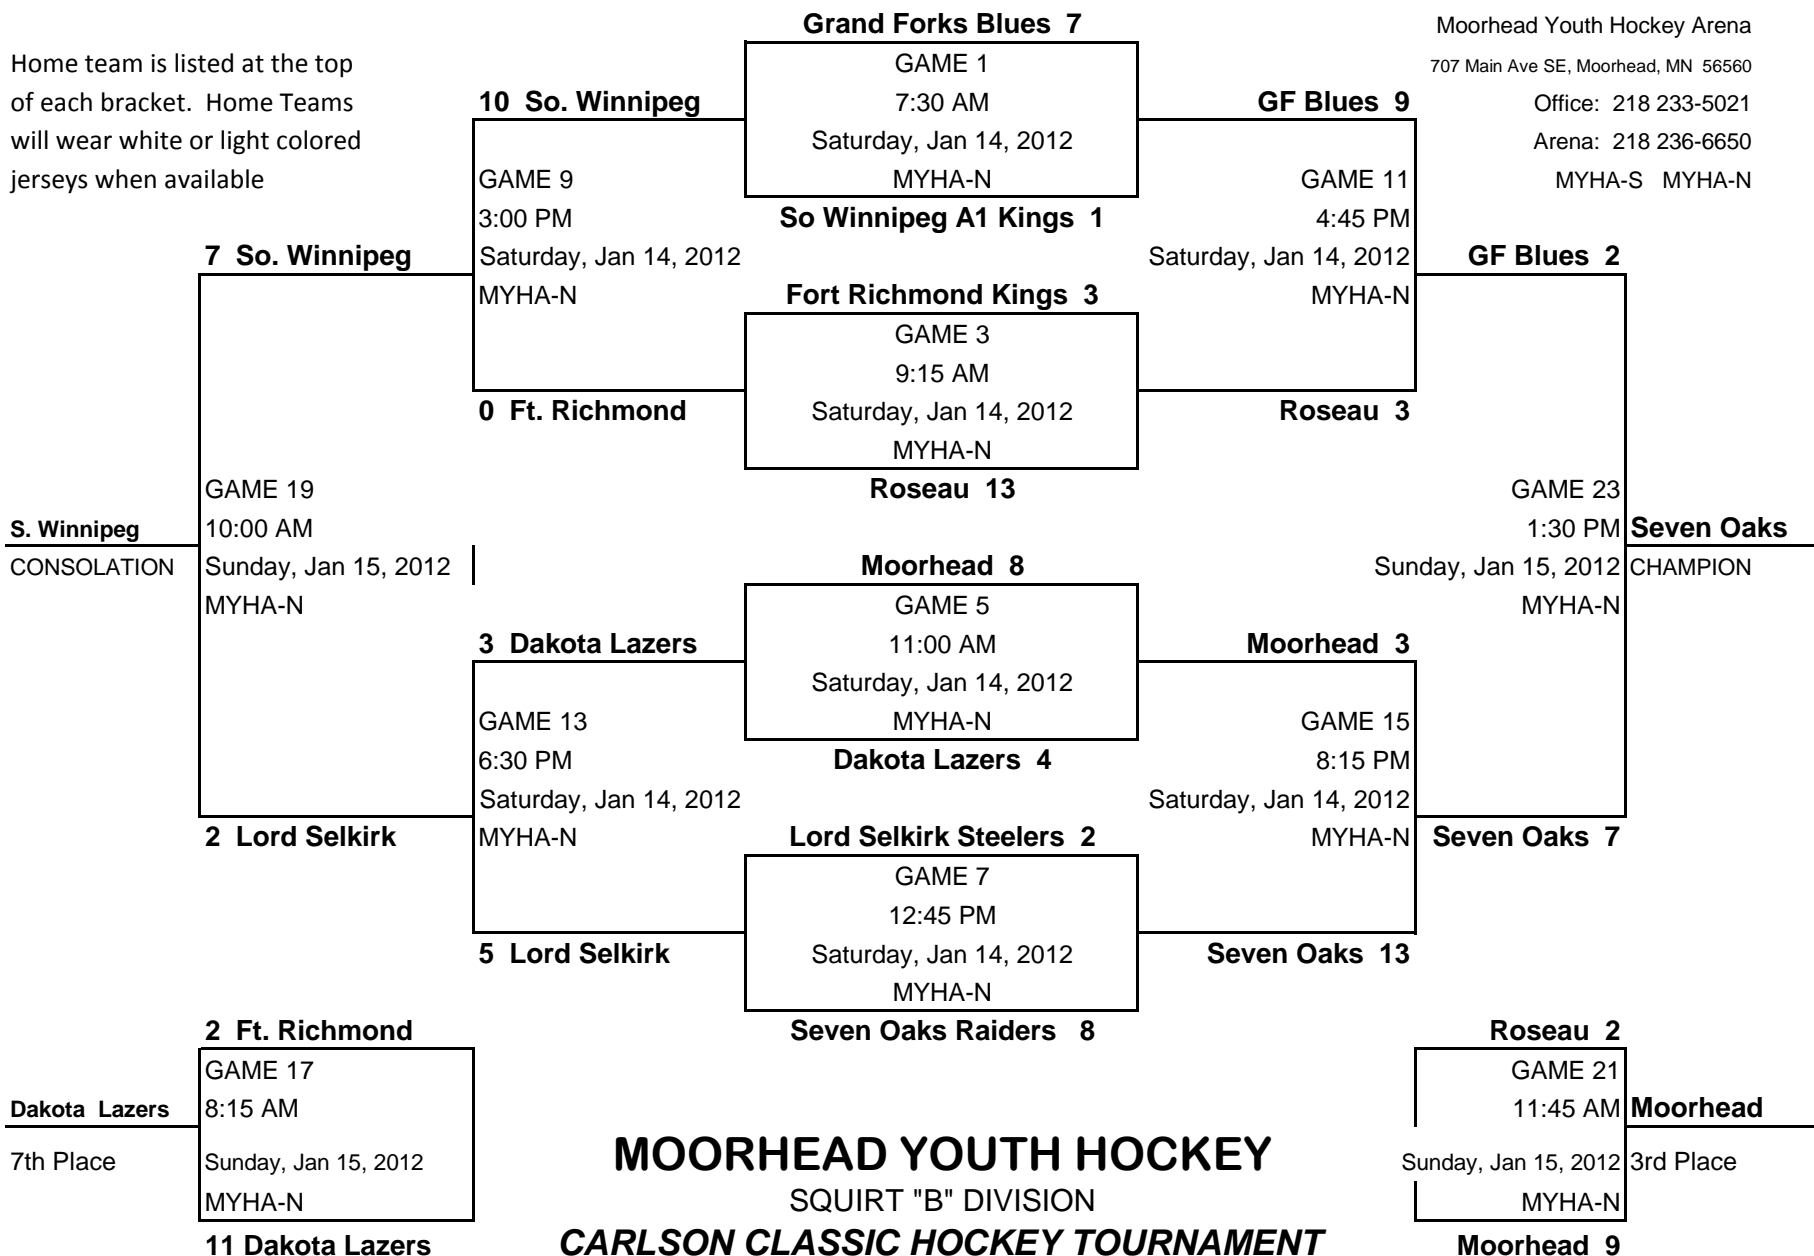

MOORHEAD YOUTH HOCKEY
 SQUIRT "B" DIVISION
CARLSON CLASSIC HOCKEY TOURNAMENT
 JANUARY 14-15, 2012