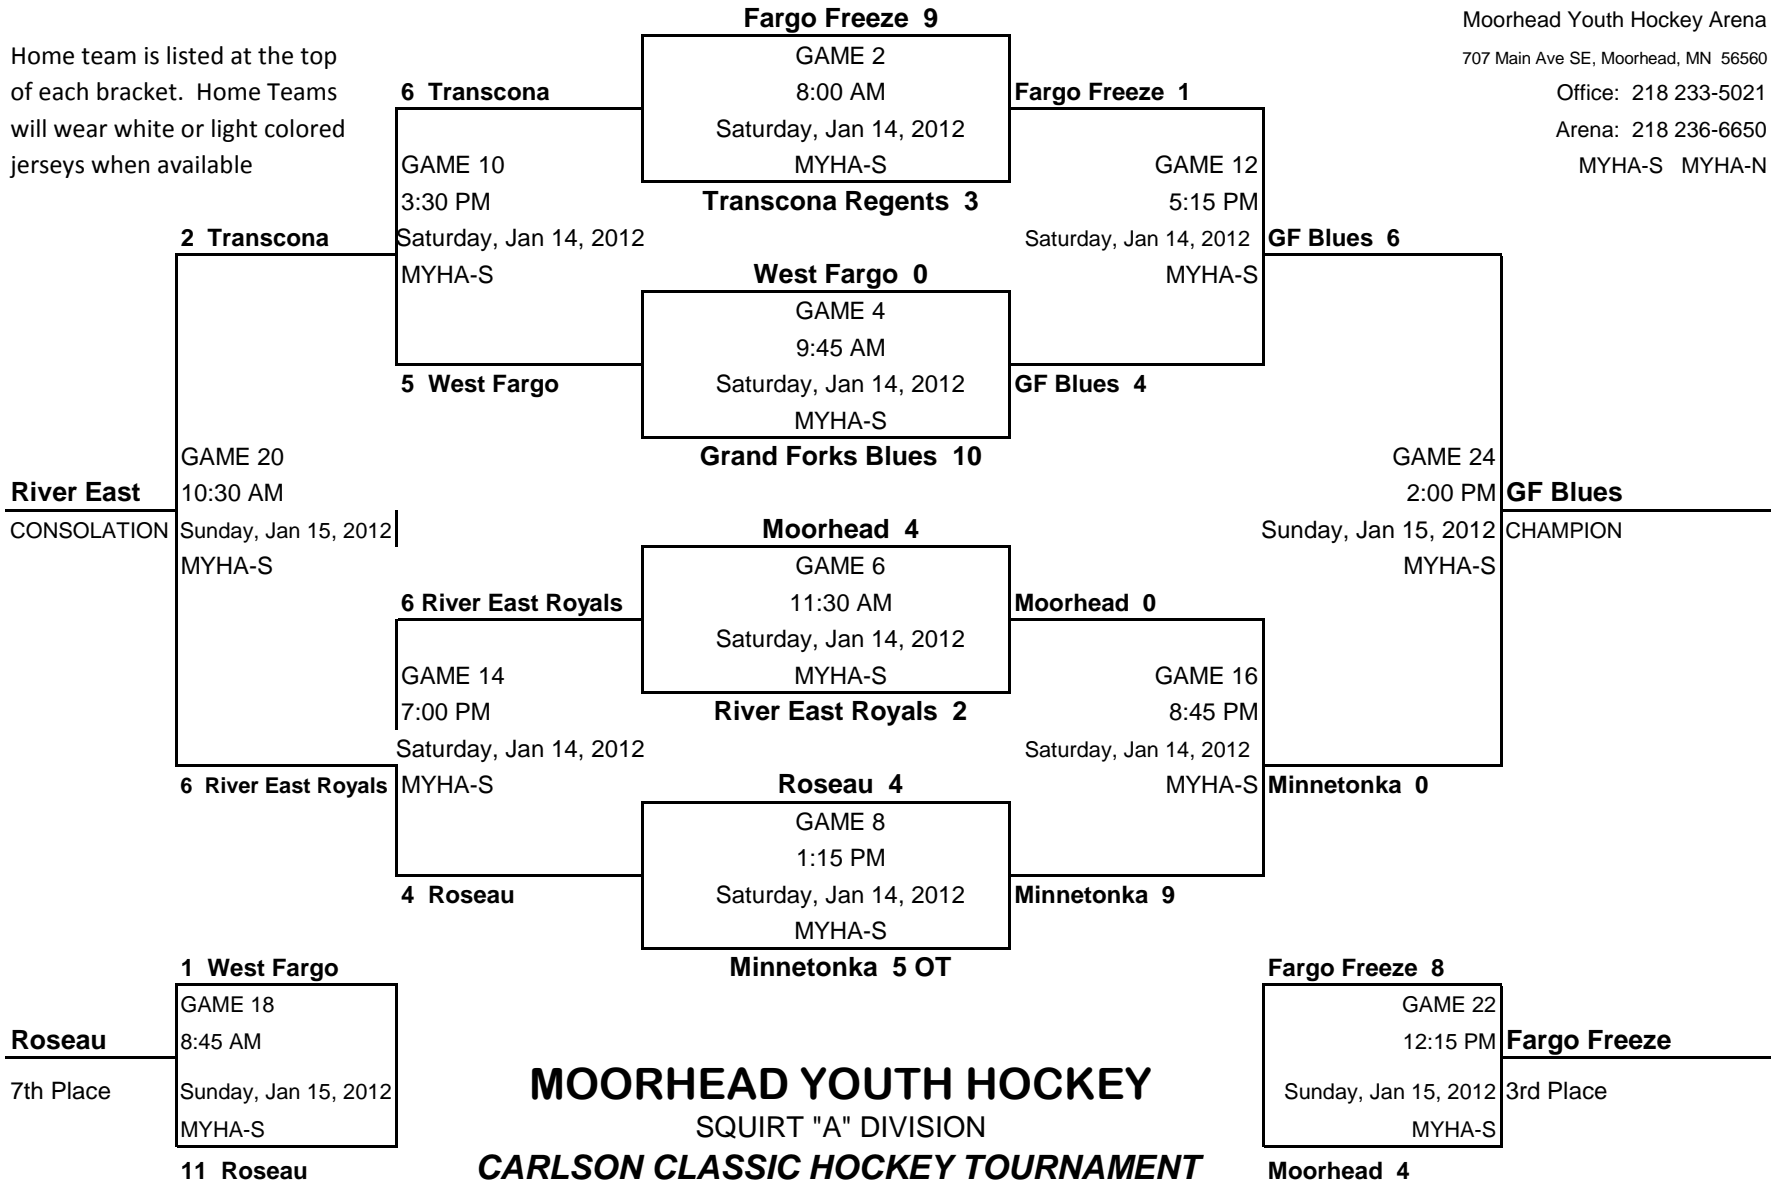

Home team is listed at the top of each bracket. Home Teams will wear white or light colored jerseys when available

Moorhead Youth Hockey Arena  
 707 Main Ave SE, Moorhead, MN 56560  
 Office: 218 233-5021  
 Arena: 218 236-6650  
 MYHA-S MYHA-N

**MOORHEAD YOUTH HOCKEY**  
 SQUIRT "A" DIVISION  
**CARLSON CLASSIC HOCKEY TOURNAMENT**  
 JANUARY 14-15, 2012