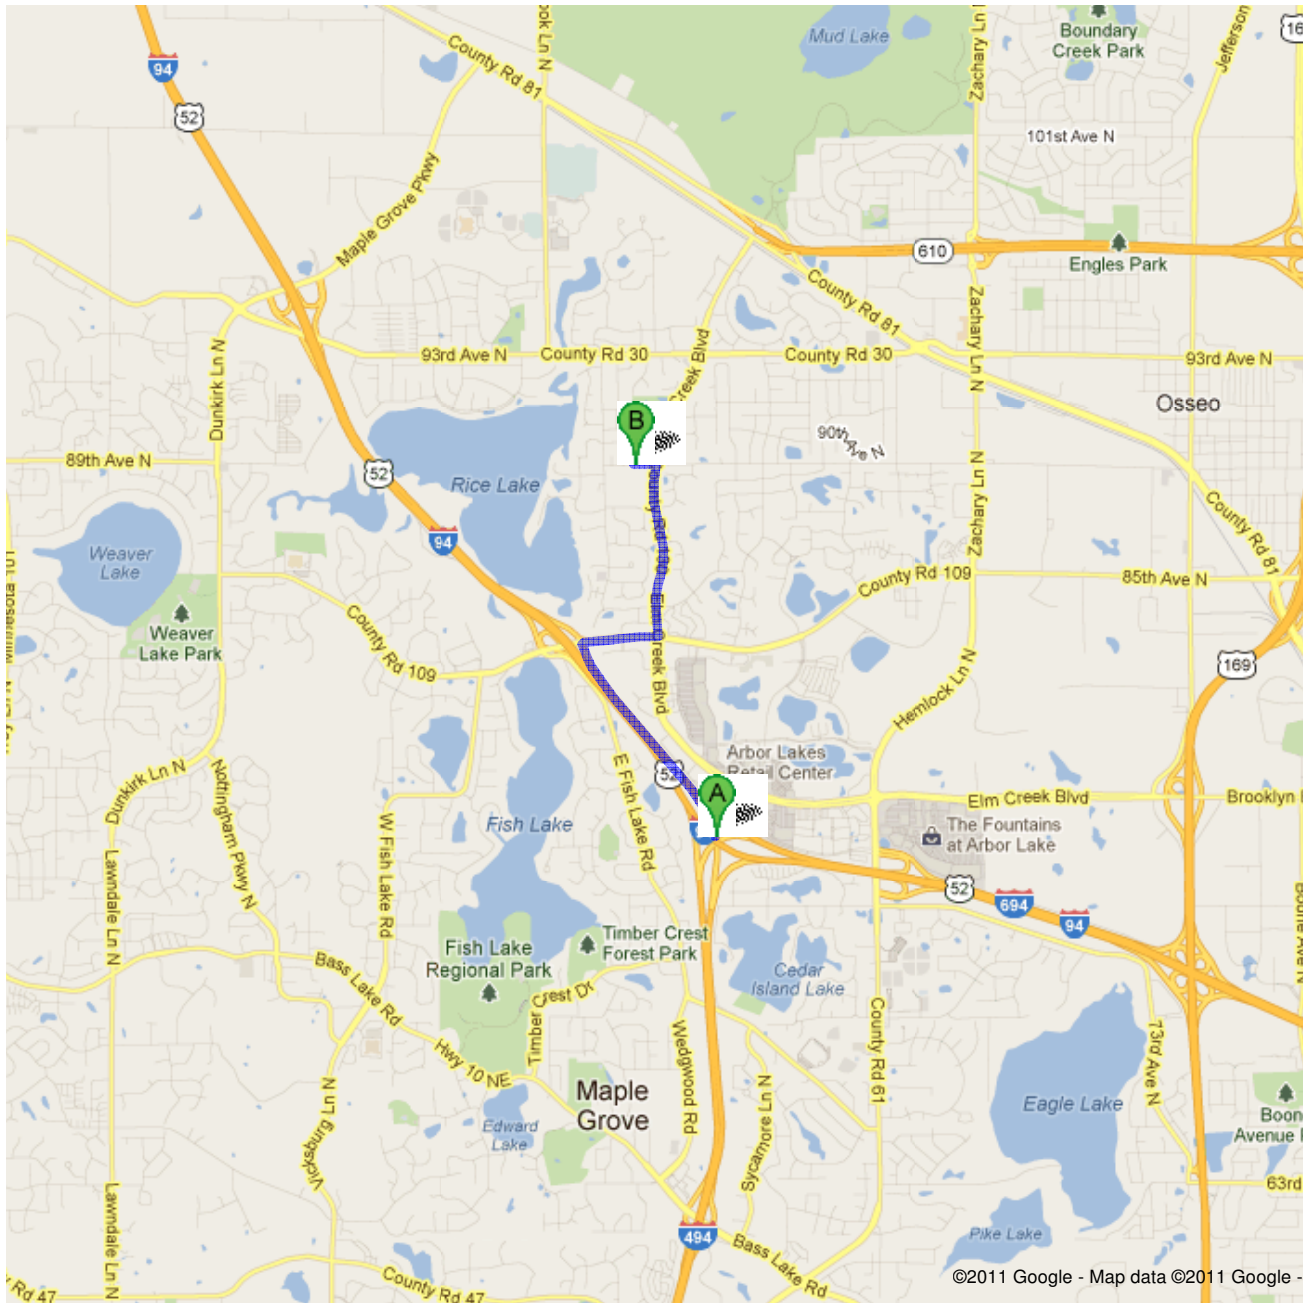

**Directions to Rice Lake Elementary School**  
13755 89th Avenue North, Maple Grove, MN  
55369-9793 - (763) 420-4220  
2.3 mi – about 5 mins

**Save trees. Go green!**  
Download Google Maps on your phone at [google.com/gmm](http://google.com/gmm)

Unknown road

1. Head **north** toward **I-94 W**go 0.2 mi  
total 0.2 mi2. Merge onto **I-94 W**go 0.6 mi  
total 0.9 mi3. Take exit **215** to merge onto **County Rd 109/Weaver Lake Rd**  
About 1 mingo 0.6 mi  
total 1.4 mi4. Turn left onto **County Rd 130/Elm Creek Blvd**  
About 2 minsgo 0.8 mi  
total 2.2 mi5. Turn left onto **89th Ave N**  
Destination will be on the left  
About 1 mingo 0.1 mi  
total 2.3 mi**Rice Lake Elementary School**

13755 89th Avenue North, Maple Grove, MN 55369-9793 - (763) 420-4220

These directions are for planning purposes only. You may find that construction projects, traffic, weather, or other events may cause conditions to differ from the map results, and you should plan your route accordingly. You must obey all signs or notices regarding your route.