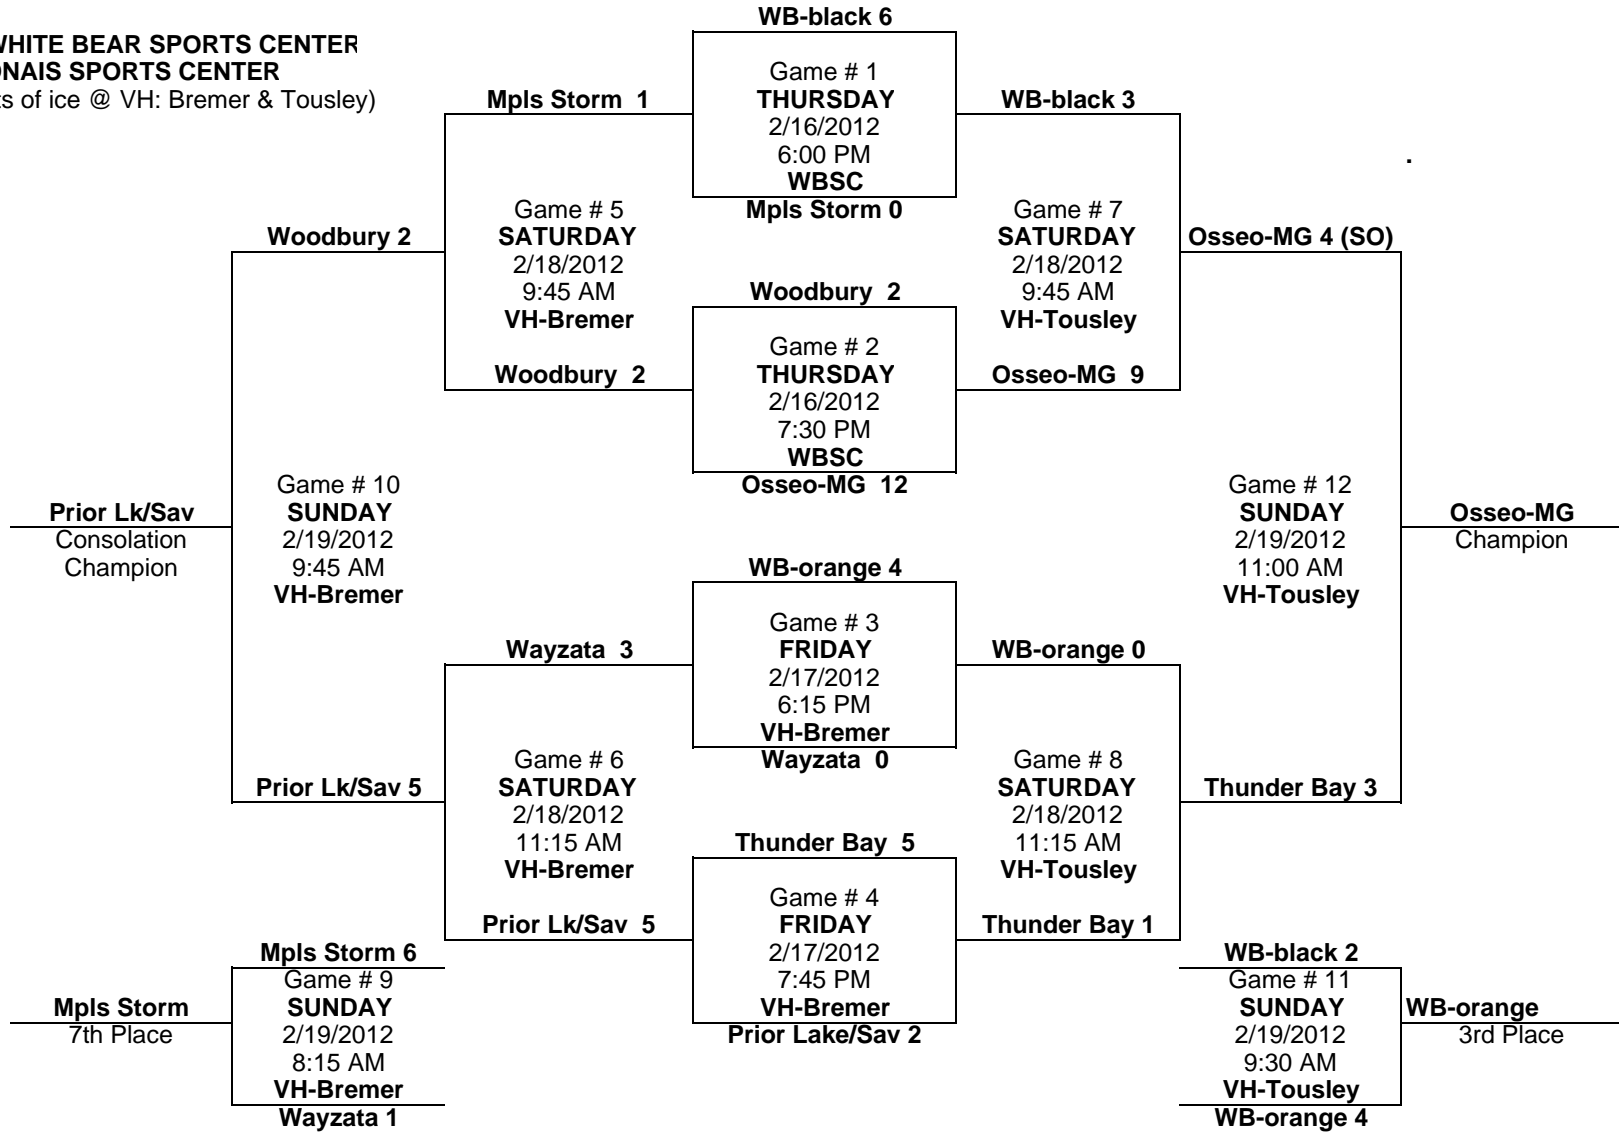

# WHITE BEAR LAKE MOOSE GOHEEN TOURNAMENT

WBSC= WHITE BEAR SPORTS CENTER  
 VH = VADNAIS SPORTS CENTER  
 (two sheets of ice @ VH: Bremer & Tousley)

OVERTIME WILL NOT BE PLAYED FOR GAME #9

UPPER TEAM IS HOME AND WILL WEAR WHITE