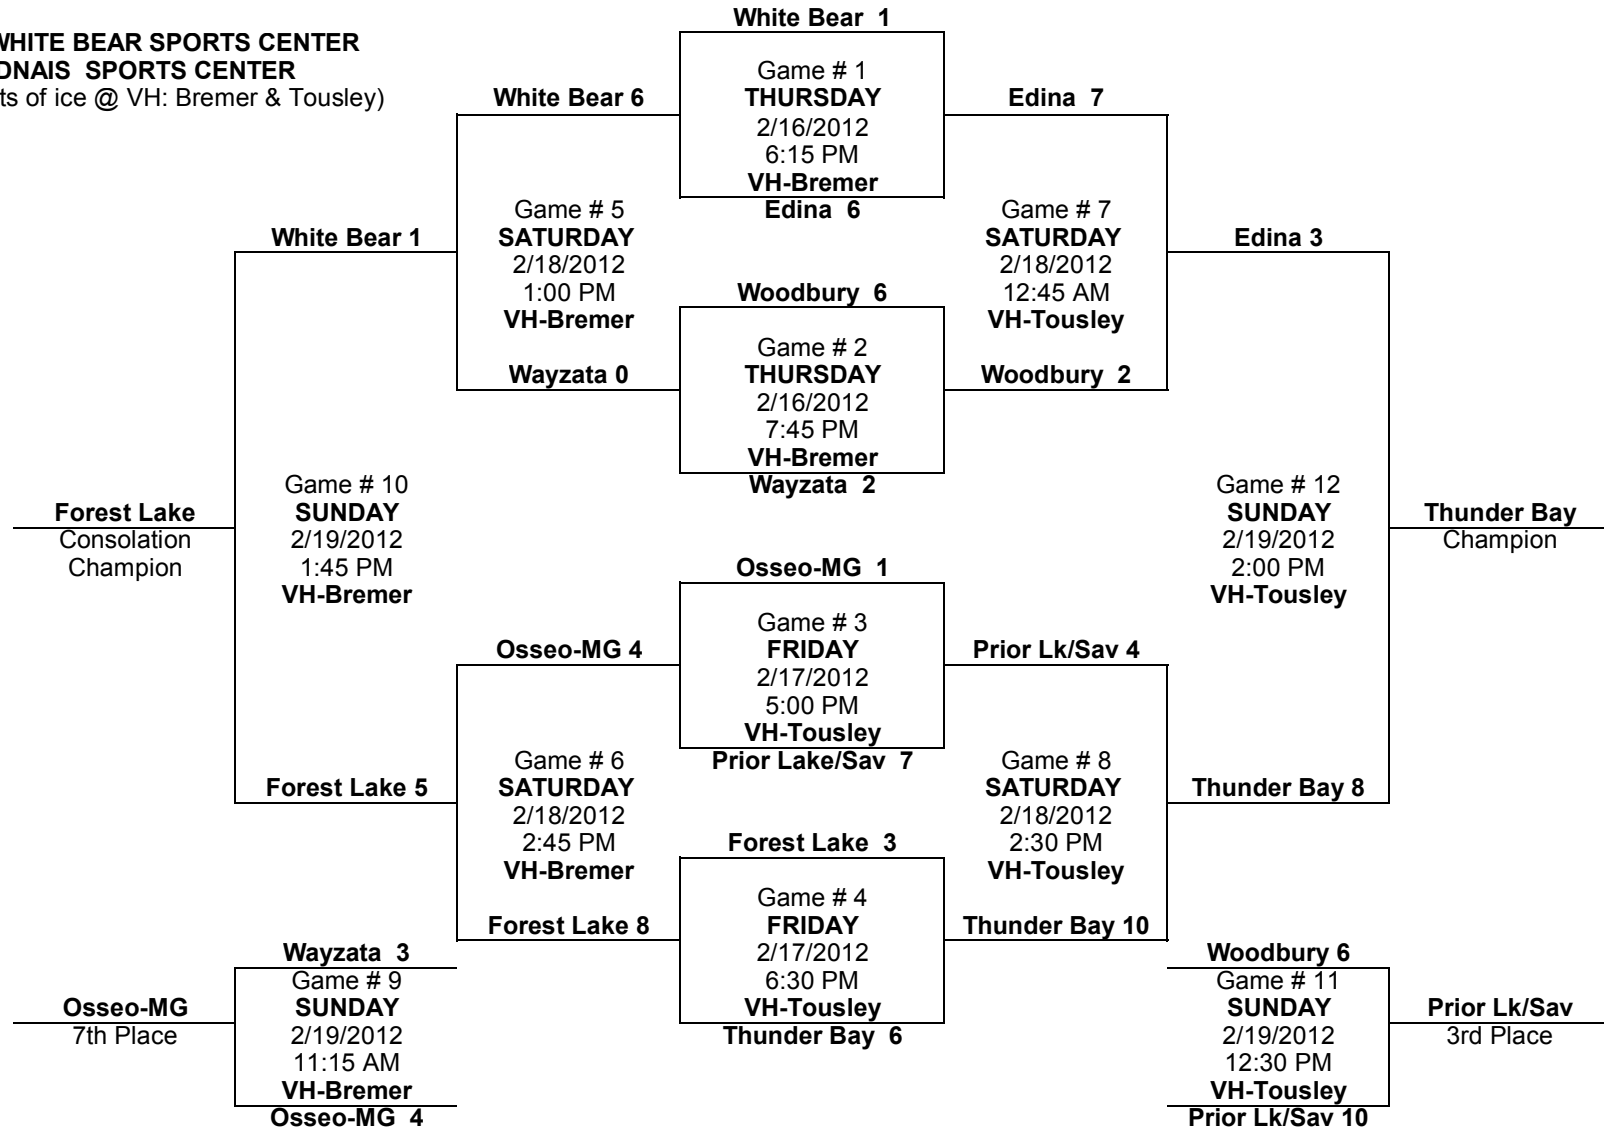

WHITE BEAR LAKE MOOSE GOHEEN TOURNAMENT

WBSC= WHITE BEAR SPORTS CENTER
VH = VADNAIS SPORTS CENTER
 (two sheets of ice @ VH: Bremer & Tousley)

OVERTIME WILL NOT BE PLAYED FOR GAME #9

UPPER TEAM IS HOME AND WILL WEAR WHITE