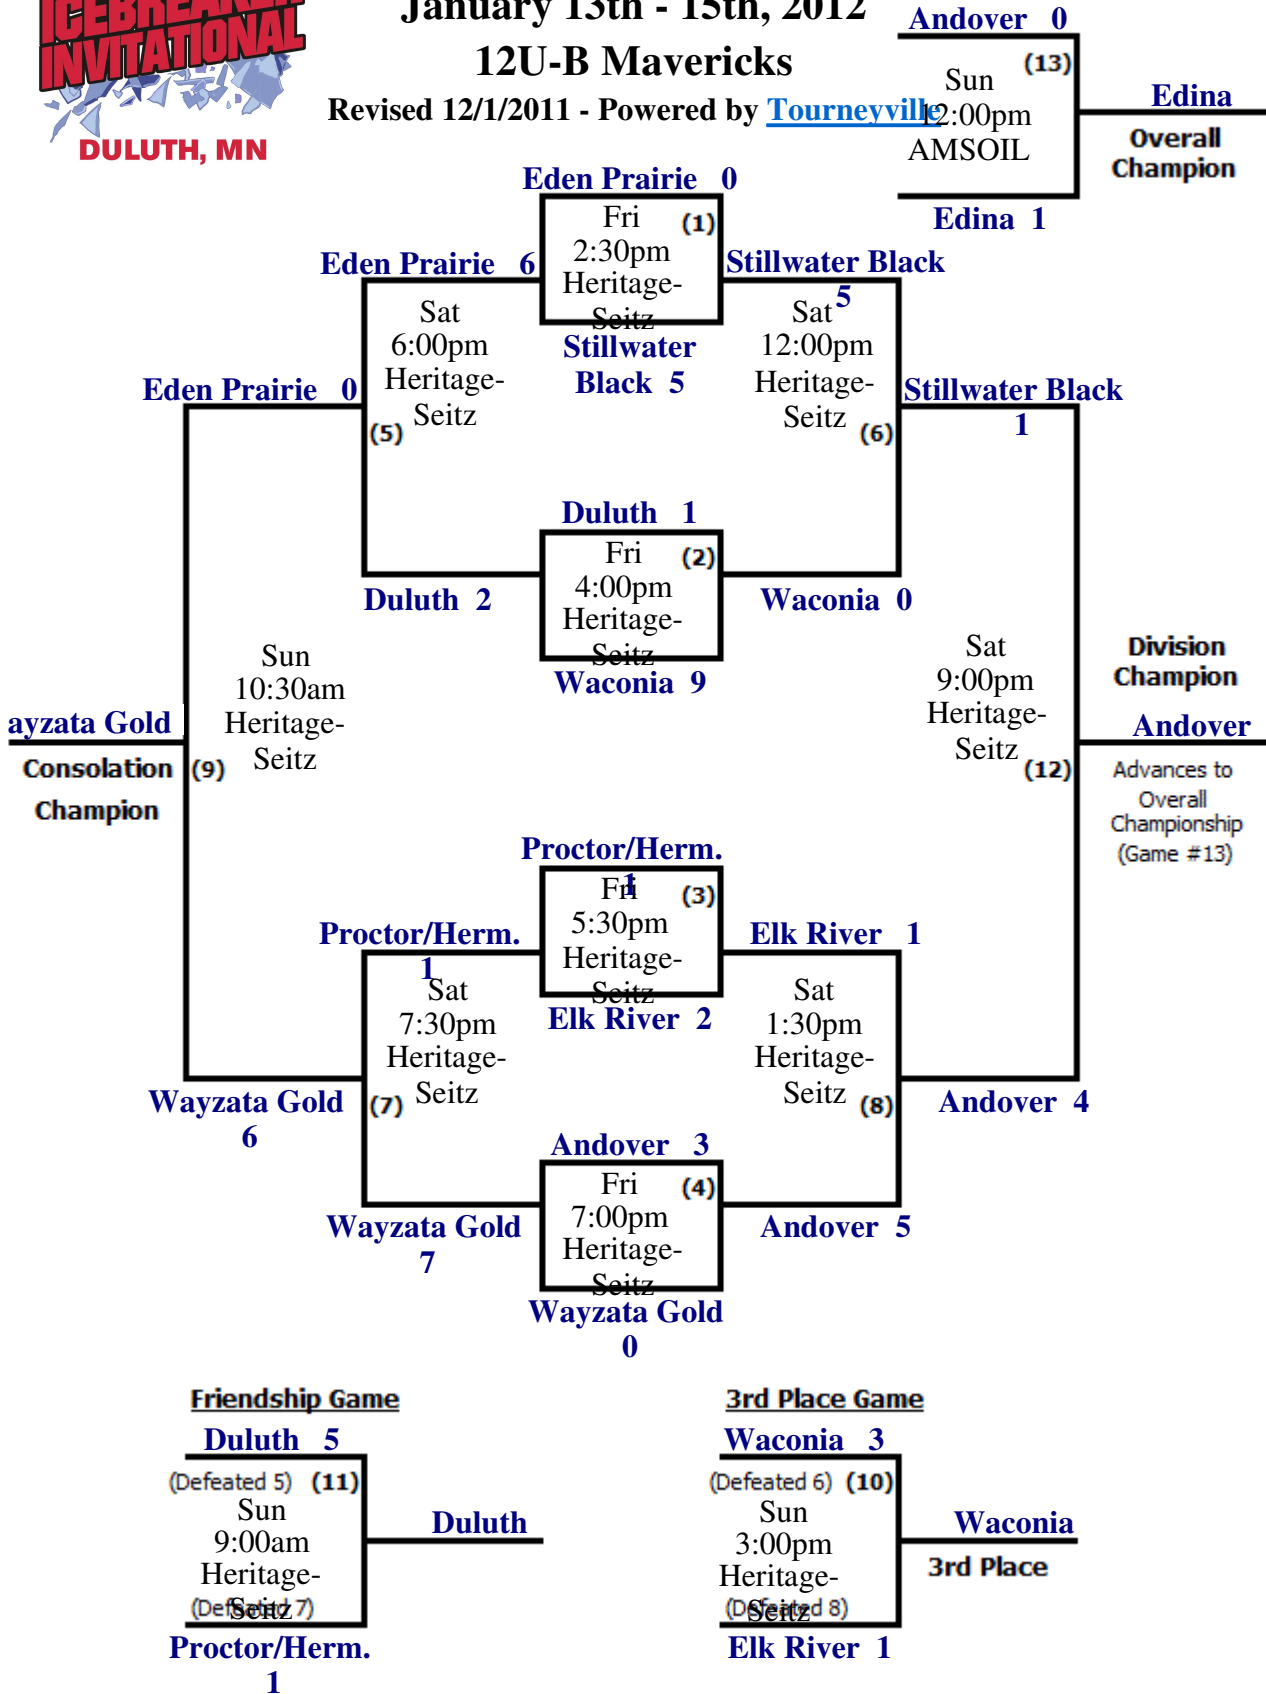

# 12 St. Luke's Icebreaker Invitational Duluth Girls Hockey Association

January 13th - 15th, 2012

## 12U-B Mavericks

Revised 12/1/2011 - Powered by [Tourneville](#)

Home Team = Top Team Listed Wears White Jersey