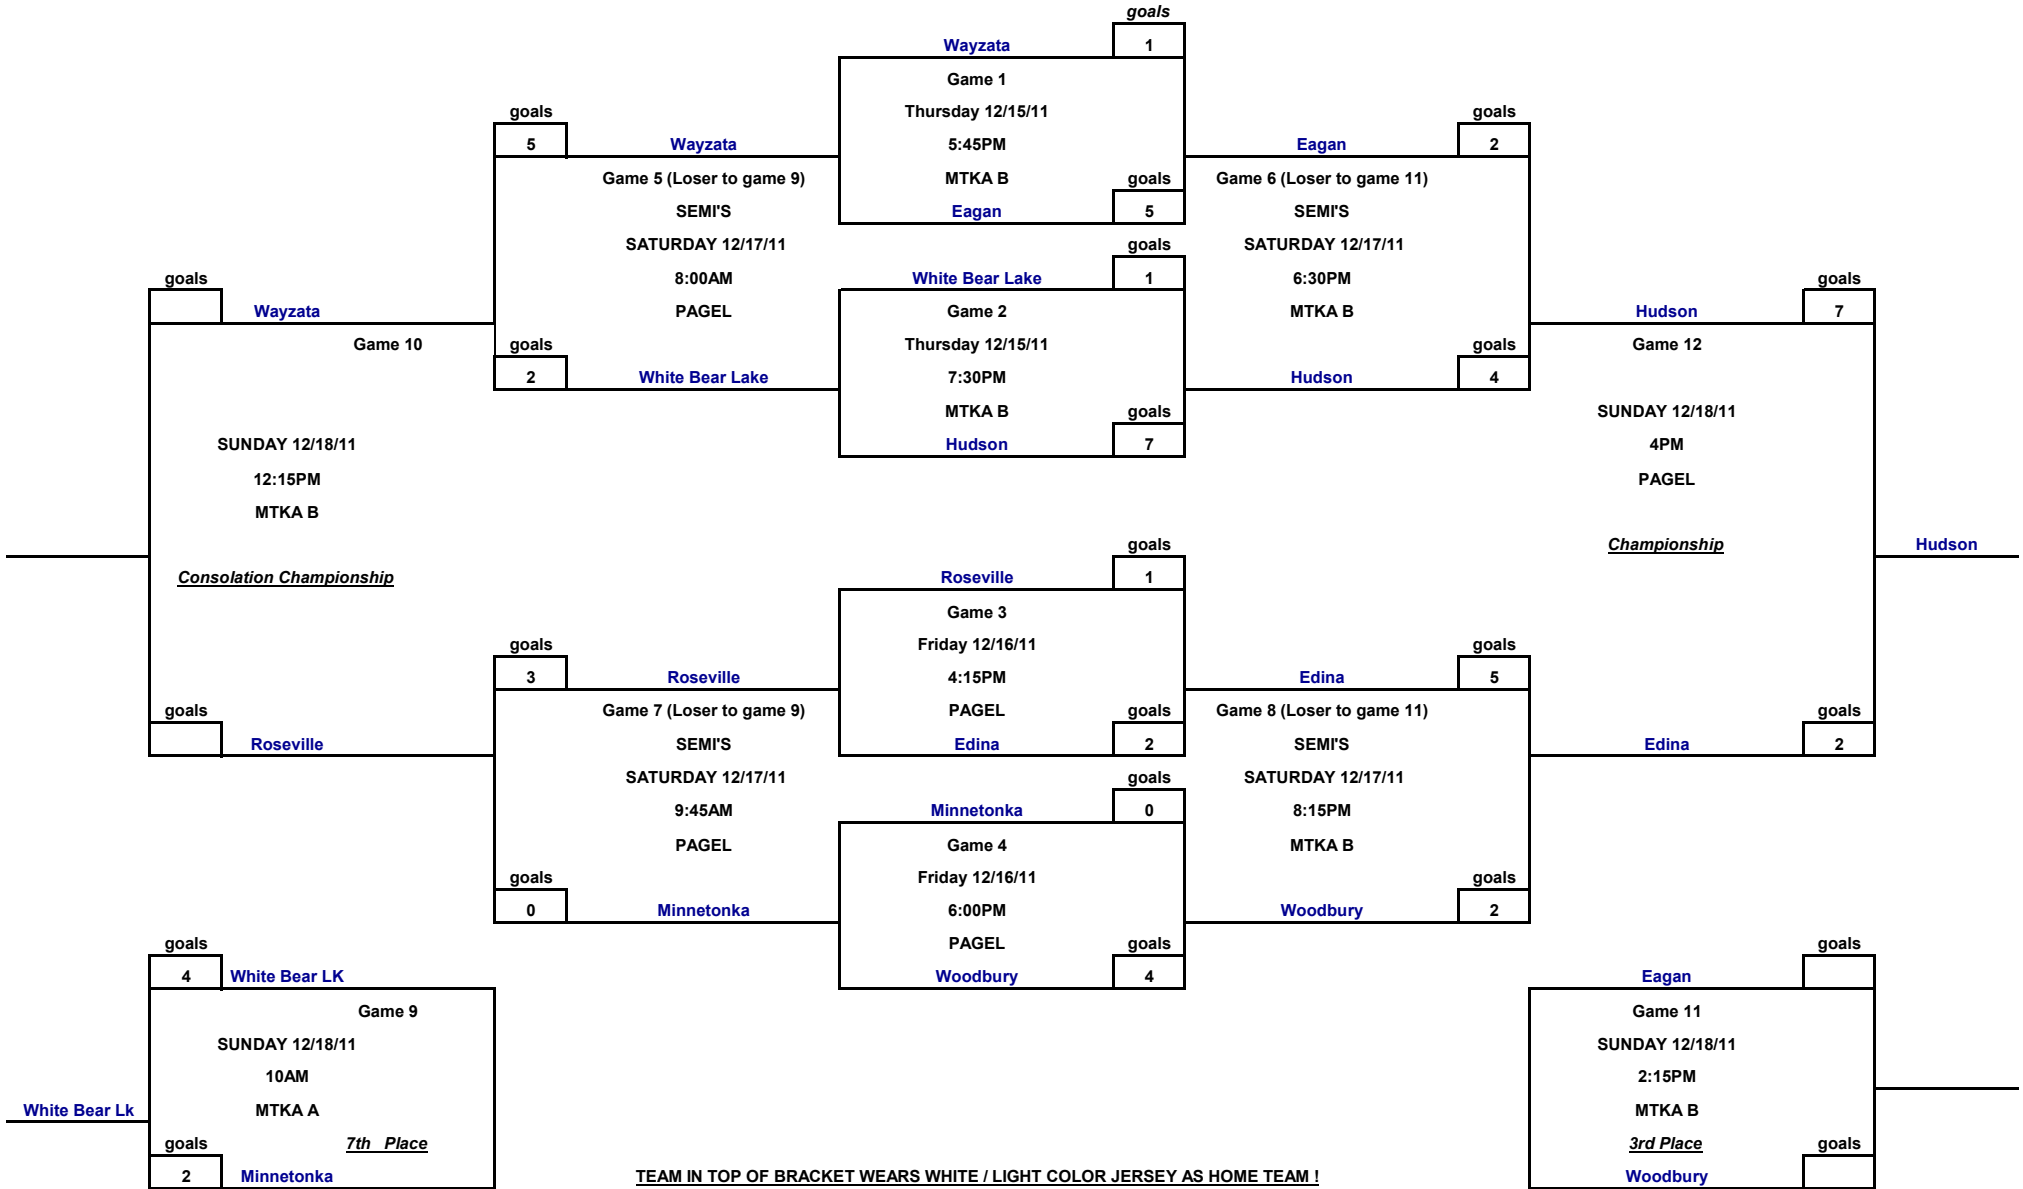

35th ANNUAL MINNETONKA INVITATIONAL TOURNAMENT 2011 - 2012

16U

TEAM IN TOP OF BRACKET WEARS WHITE / LIGHT COLOR JERSEY AS HOME TEAM !