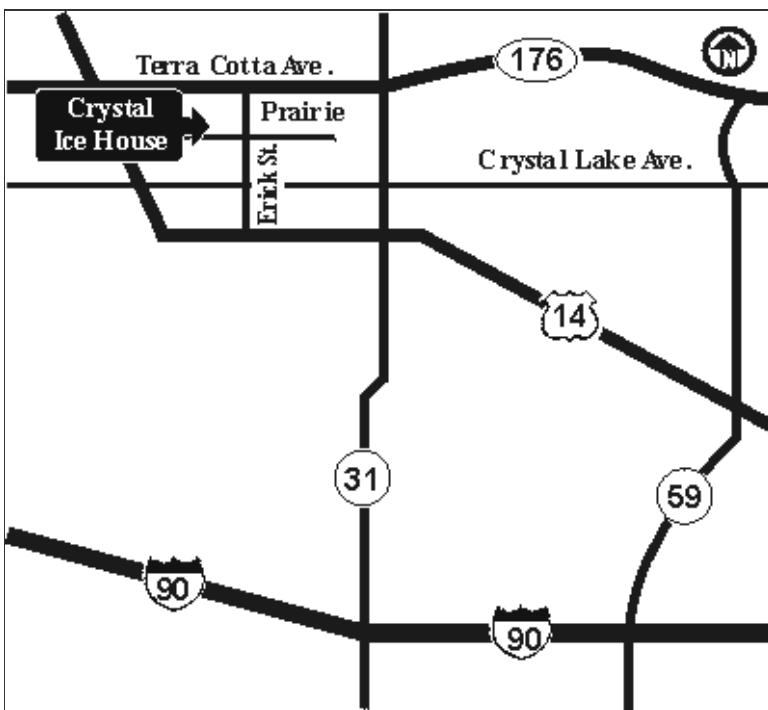

Crystal Ice House

320 E. Prairie St.
Crystal Lake, IL 60014
815-356-8500

[Send this page to a friend](#)

[Click here for Google map of this location](#)

Driving Instructions:

Crystal Lake is located near the intersection of Rt-31 and Rt-176 in northeast Illinois, approx. 50 miles northwest of Chicago.

From I-94: South on I-94 to Rt. 176 (Terra Cotta Ave.) exit. Go west on Rt. 176 to Erick St. Go south on Erick St. to Prairie St. Go west on Prairie St. to Crystal Ice House. Arena is on the north side of Prairie St.

From I-294: North on I-294 to I-290. Go west on I-290 to I-90. Go west on I-90 to Rt. 31. Exit and go north to Hwy. 176. Go west on Hwy. 176 to Erick St. Go south on Erick St. to Prairie St. Go west on Prairie St. Arena is on the north side of Prairie St.

From I-290: West on I-290 to I-90 west. Go west on I-90 to Rt. 31. Go north

on Rt. 31. Go west on I-290 to I-90. Go west on I-90 to Rt. 31. Exit and go north to Hwy. 176. Go west on Hwy. 176 to Erick St. Go south on Erick St. to Prairie St. Go west on Prairie St. Arena is on the north side of Prairie St.
From I-43: I-43 to Rt-12 (Lake Geneva). Rt-12 South (east) to Rt-31. Rt-31 South to Rt-176 (Crystal Lake). West on Rt-176 to Eric St. South on Eric St to Prairie St. West on Prairie to Crystal Ice House. Arena is on the right side of the road.