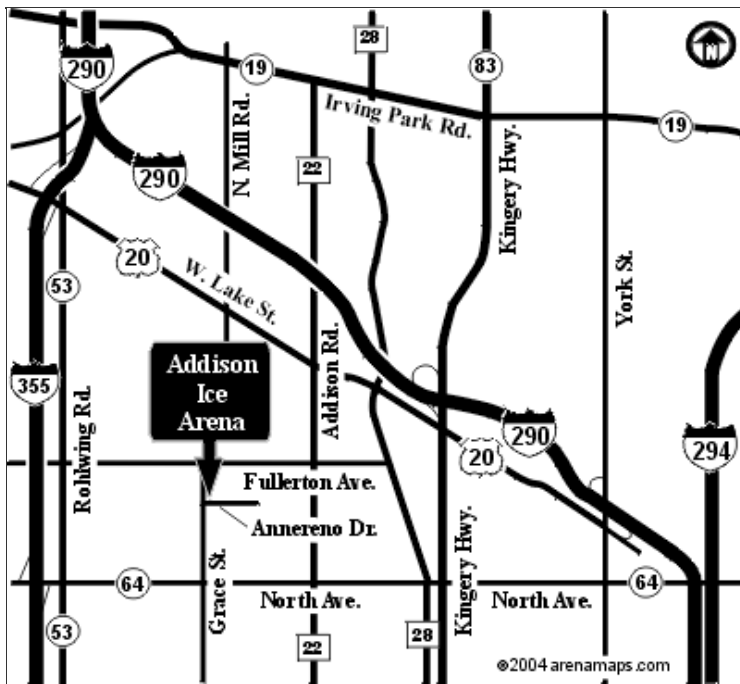

**Addison Ice Arena**

475 S. Grace St.  
 Addison, IL 60101  
 630-543-9200

[Send this page to a friend](#)

[Click here for Google map of this location](#)

**Driving Instructions:**

**From I-290:** I-290 to Rt. 64/North Ave West. West on North Ave. to Grace St. North (right) on Grace St. 1/4 mile to Blades Ice & Fitness Center. Arena is on east side of the road.

**From I-355:** I-355 to Rt. 64/North Ave. East on North Ave. 1.5 miles to Grace St. North (left) on Grace St. 3/4 mile to Blades Ice & Fitness Center. Arena is on east (right) side of the road.

**From I-94 Westbound (from Michigan & Indiana):** West on I-94 to I-80 West. West on I-80 to I-290 North. North on I-290 to Rt. 64/North Ave west. West on Rt. 64/North Ave. approx 4.5 miles to Grace St. North (right) on Grace 3/4 mile. Arena is on the east (right) side of the road.  
 (Directions by arenamaps.com - JMS)