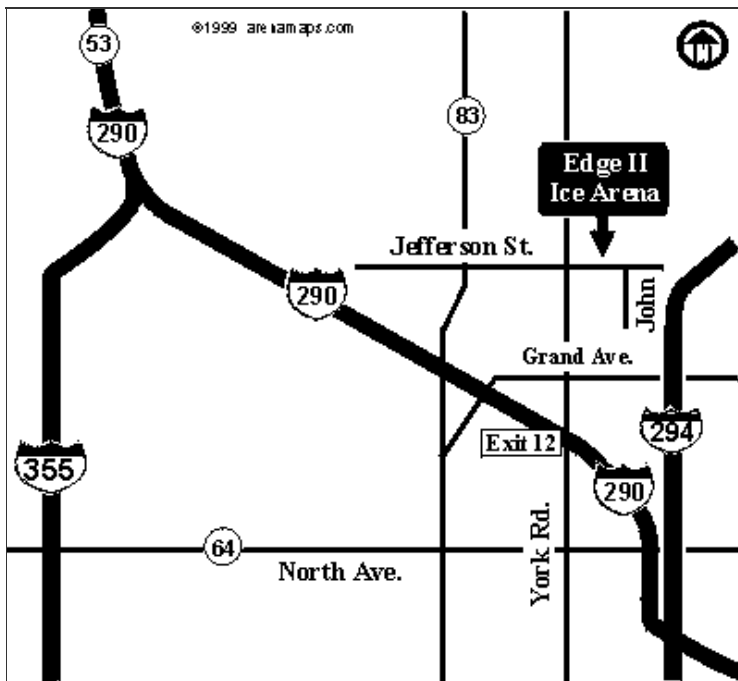

Discount Coupon
[Click Here](#)

[Click here for Google map of this location](#)

Driving Instructions:

Bensenville is located west of I-294 and just south of Chicago O'Hare Airport in northeast Illinois, approx. 20 miles northwest of Chicago.

From I-294: I-294 to I-290 West. West on I-290 to York Rd. North exit 12. North on York 2 miles to Jefferson St. East (right) on Jefferson 3/4 mile to The Edge II Ice Arena - Jefferson Street. The arena is located on the north (left) side of the road. (Note: The Edge I Ice Arena - John Street is located 1/4 mile east on John St., but this is a different arena.)

From I-290: I-290 to York Rd. North exit 12. North on York 2 miles to Jefferson St. East (right) on Jefferson 3/4 mile to The Edge II Ice Arena - Jefferson Street. The arena is located on the north (left) side of the road.

Catch
Gloves &
Blockers

1-800-559-7825

(Note: The Edge I Ice Arena - John Street is located 1/4 mile east on John St., but this is a different arena.)

[Click Here For Tournament Directory](#)

[Tournaments](#) | [Coupons](#) | [Camps](#) | [Clubs](#) | [Events](#) | [Links](#) | [Pro Shop](#) | [News Groups](#)