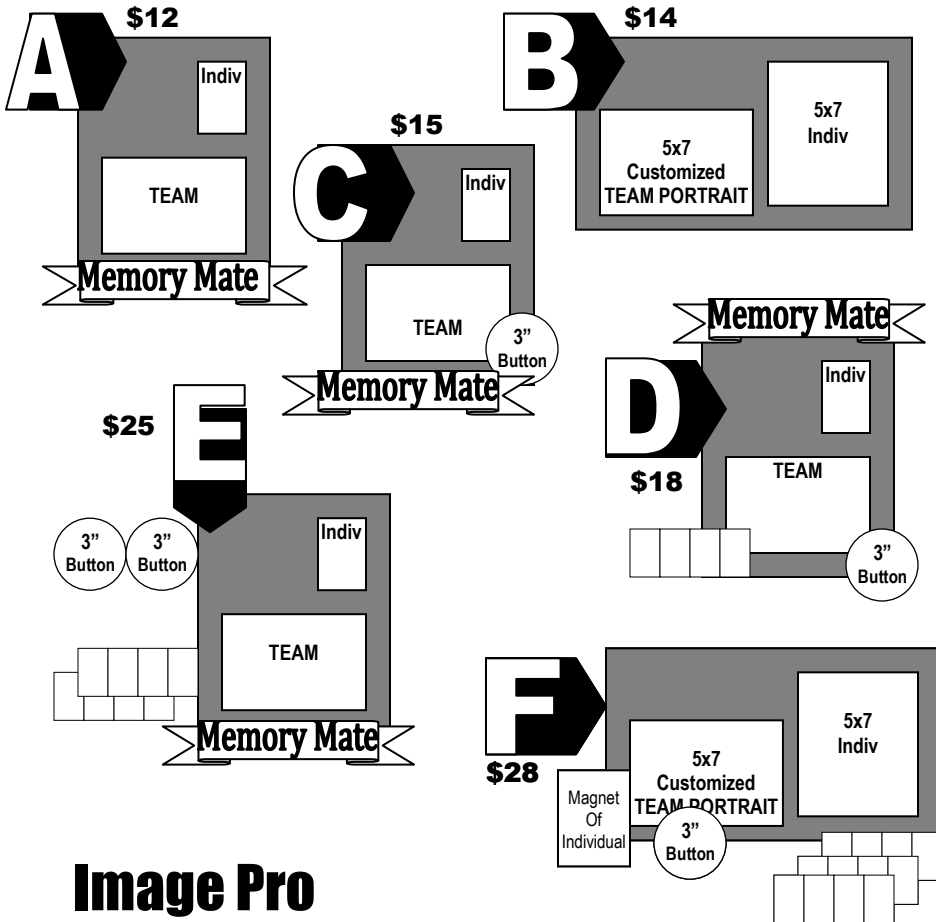

Hockey Pictures

ImagePro Photography

1509 W. 7th Street, Red Wing, MN 55066
 (651) 246-8642 imagepro@charter.net

Featuring 8x10 Designer Memory Mates

Customized with team and organization information,
and deluxe image of team & individual

Packages:

- A- 8x10 Memory Mate.....\$12
- B- 5x7 Individual & 5x7 Customized Team Portrait\$14
- C- 8x10 Memory Mate and 3” Button\$15
- D- 8x10 Memory Mate,
3” Button, & 4 Billfolds.....\$18
- E- 8x10 Memory Mate
two 3” Buttons, & 8 Billfolds\$25
- F- 5x7 Individual, 5x7 Customized Team Portrait,
3” Button, Magnet & 12 Billfolds.....\$28

ADD-ONS:

	W/Pkg	w/o Pkg
One Button	\$ 4.....	\$ 5
Portrait Magnet	\$ 4.....	\$ 5
Key Chain	\$ 5.....	\$ 6
Bag Tag	\$ 5.....	\$ 6
4 Billfolds.....	\$ 4.....	\$ 5
3x5 Portrait.....	\$ 4.....	\$ 5
5x7 Portrait.....	\$ 5.....	\$ 7
8x10 Portraits.....	\$ 9.....	\$10
Hockey Magazine Cover.....	\$ 9.....	\$10
12 Trader Cards.....	\$15.....	\$17
10x20 Locker Poster	\$15.....	\$17