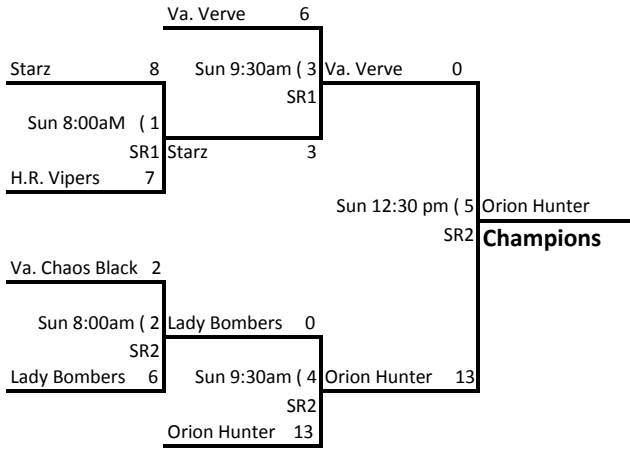

2011 End of Season Showstopper 10U

Silver