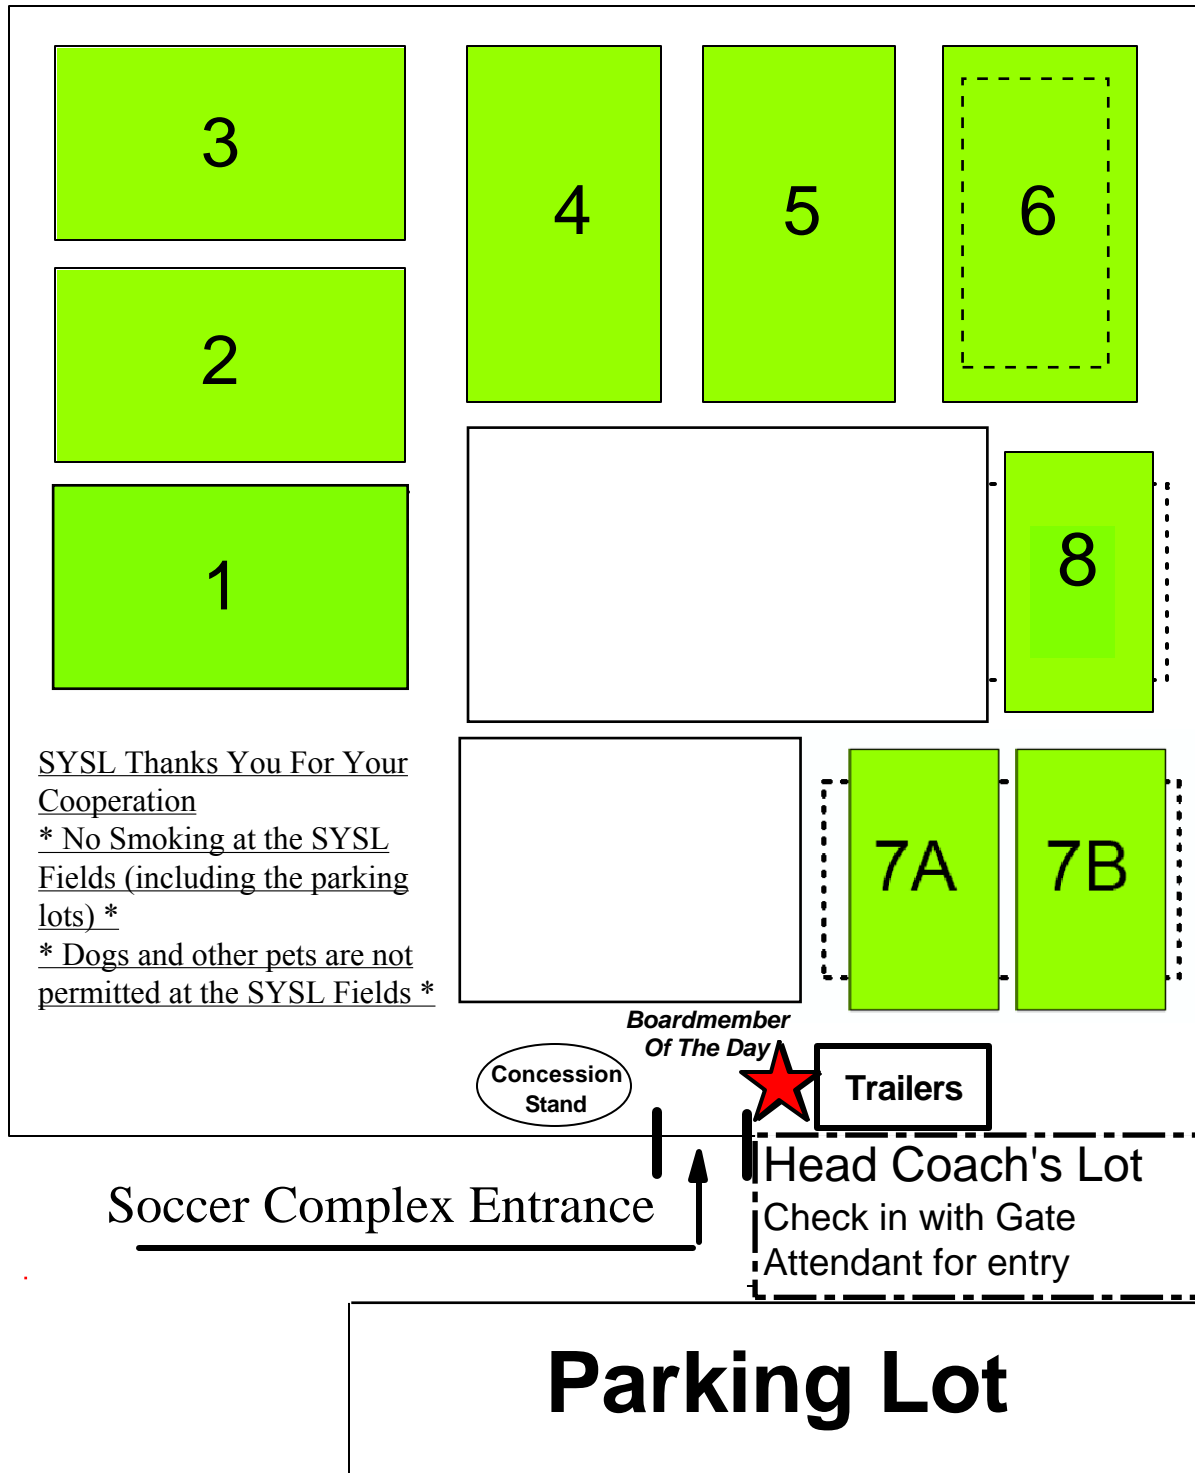

North

SYSL Thanks You For Your Cooperation  
 \* No Smoking at the SYSL Fields (including the parking lots) \*  
 \* Dogs and other pets are not permitted at the SYSL Fields \*

# Parking Lot

Waverly Avenue

LIE North Service Road

Do Not Stop or Park on South Side of the North Service Road. You may be ticketed or towed

East

# LONG ISLAND EXPRESSWAY

West

South