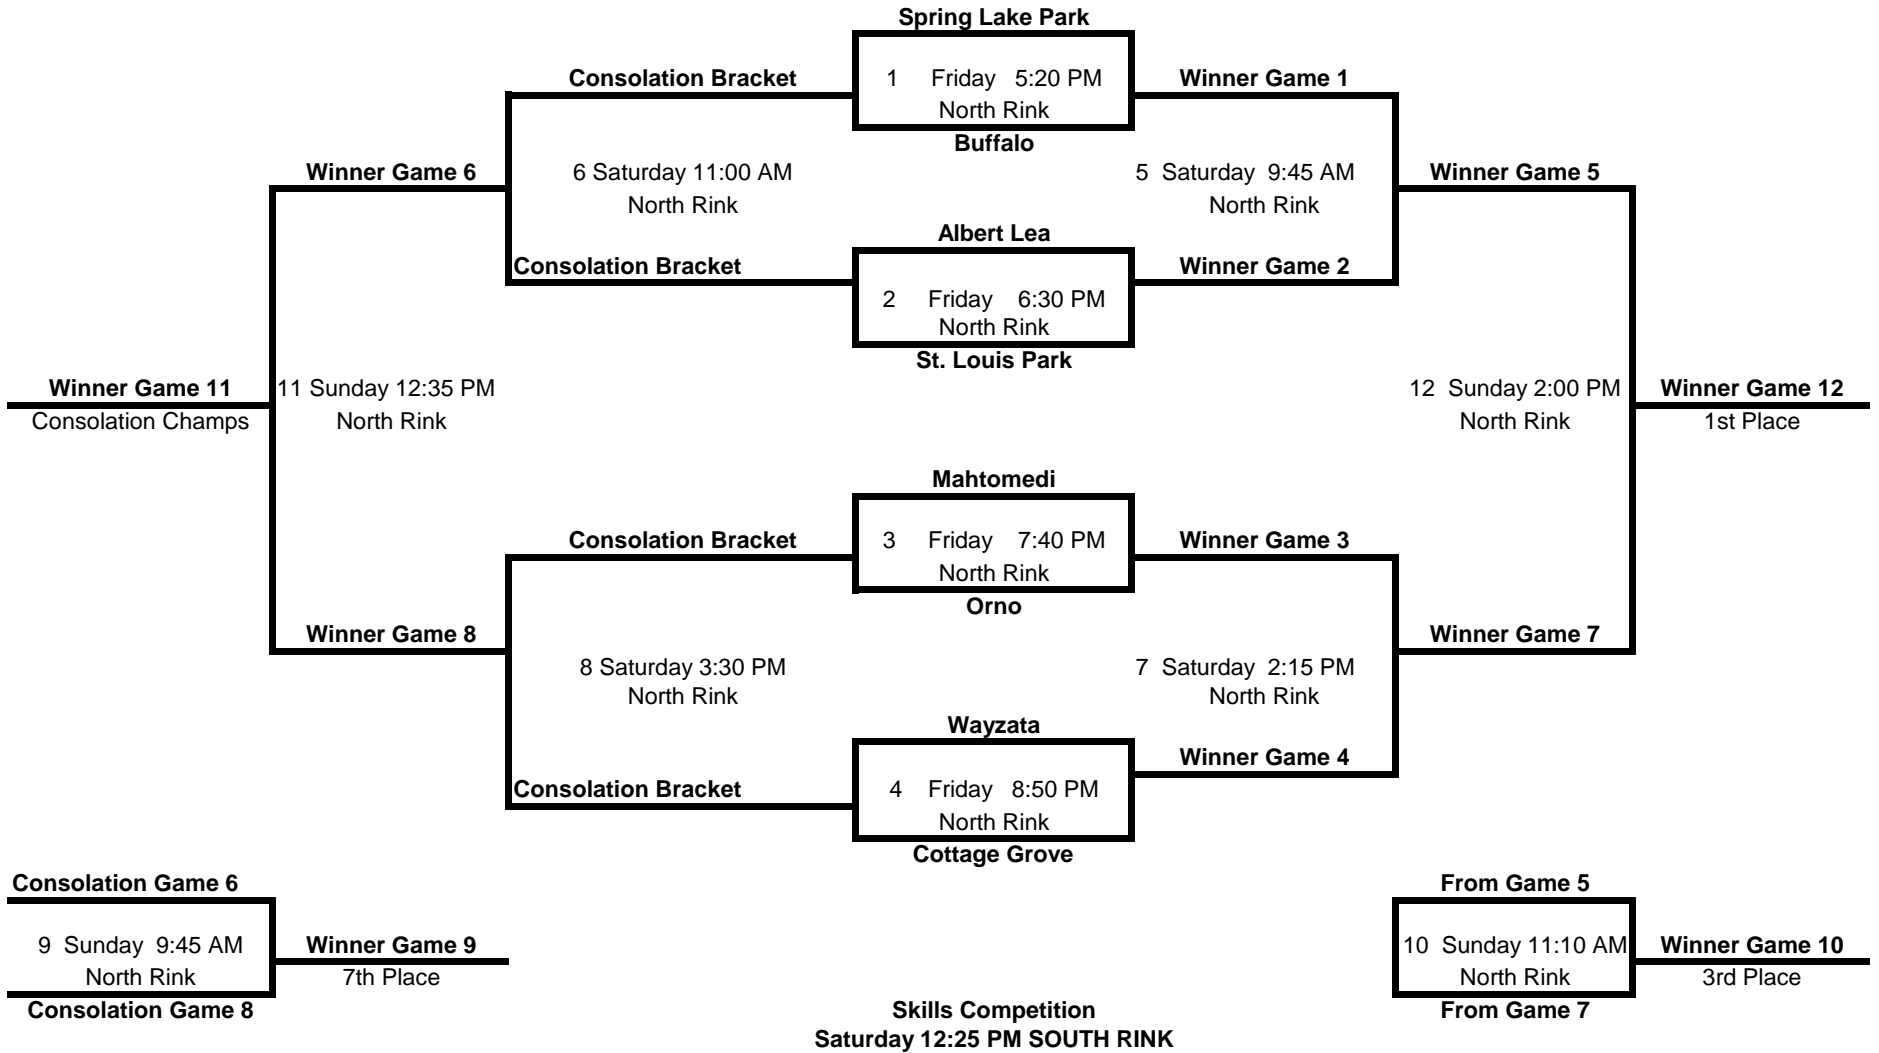

Spring Lake Park Panther Classic

Uniform Colors: The HOME team will wear white jerseys. The top or first team listed in your pairing is the home team.

Spring Lake Park Panther Classic

Uniform Colors: The HOME team will wear white jerseys. The top or first team listed in your pairing is the home team.