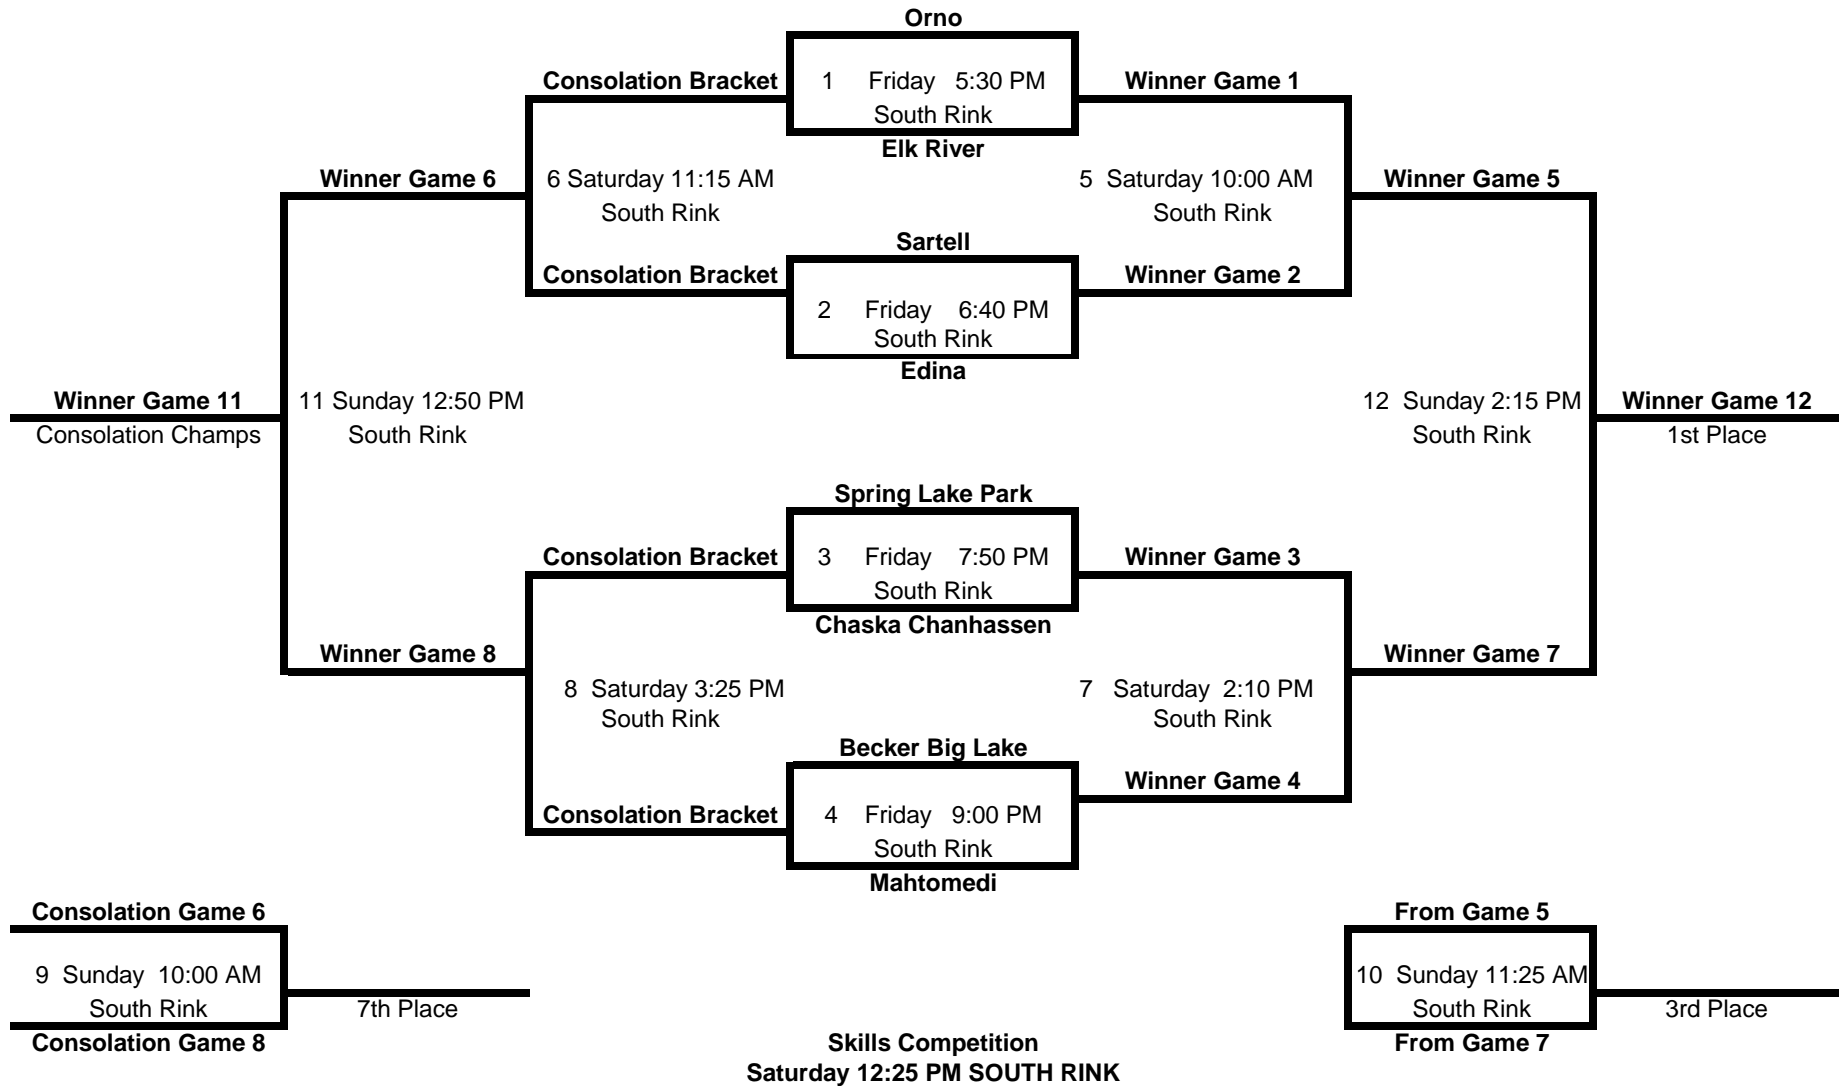

Spring Lake Park Panther Classic

Uniform Colors: The HOME team will wear white jerseys. The top or first team listed in your pairing is the home team.

Spring Lake Park Panther Classic

Uniform Colors: The HOME team will wear white jerseys. The top or first team listed in your pairing is the home team.