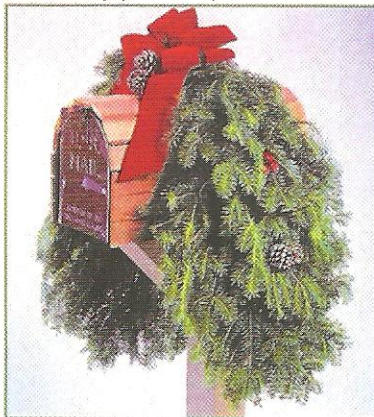

The Scent of Christmas

W-1 – Balsam Wreath

A true traditional favorite! Our 24" wreath is made of fragrant Balsam Fir and we have included three frosted pine cone clusters, two crabapple clusters and a weather durable red velvet bow. Enjoy the fragrance!

The Appeal of Christmas

MS – Mail Box Swag

The Mail Box Swag will catch the eye of neighbors and friends and will delight visitors. Thick layers of Balsam Fir made on a flexible frame that easily shapes to your individual mail box and attaches with a furnished elastic band. Decorations included are crabapples, cone clusters and a weather durable red velvet bow.

The Feeling of Christmas

G-4 – Balsam Garland

Our Balsam Garland is a fragrant 20' of Balsam Fir tips. This dense garland is ideal for draping over a doorway, fence, stair case and circling columns or a lamppost. The Garland and Balsam Wreath compliment in each other in decorating!