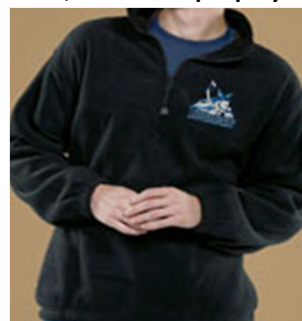

Gray, Black, or Navy				
	#	Color	Price	Total
Adult Small			$36	
Adult Medium			$36	
Adult Large			$36	
Adult XL			$36	
Adult 2XL			$37	

Fondy Thunder Pullover Fleece Embroidered Timberline Signature Fleece Pullover
13.0 oz., 100% anti-pill polyester, Taped black contrasting collar