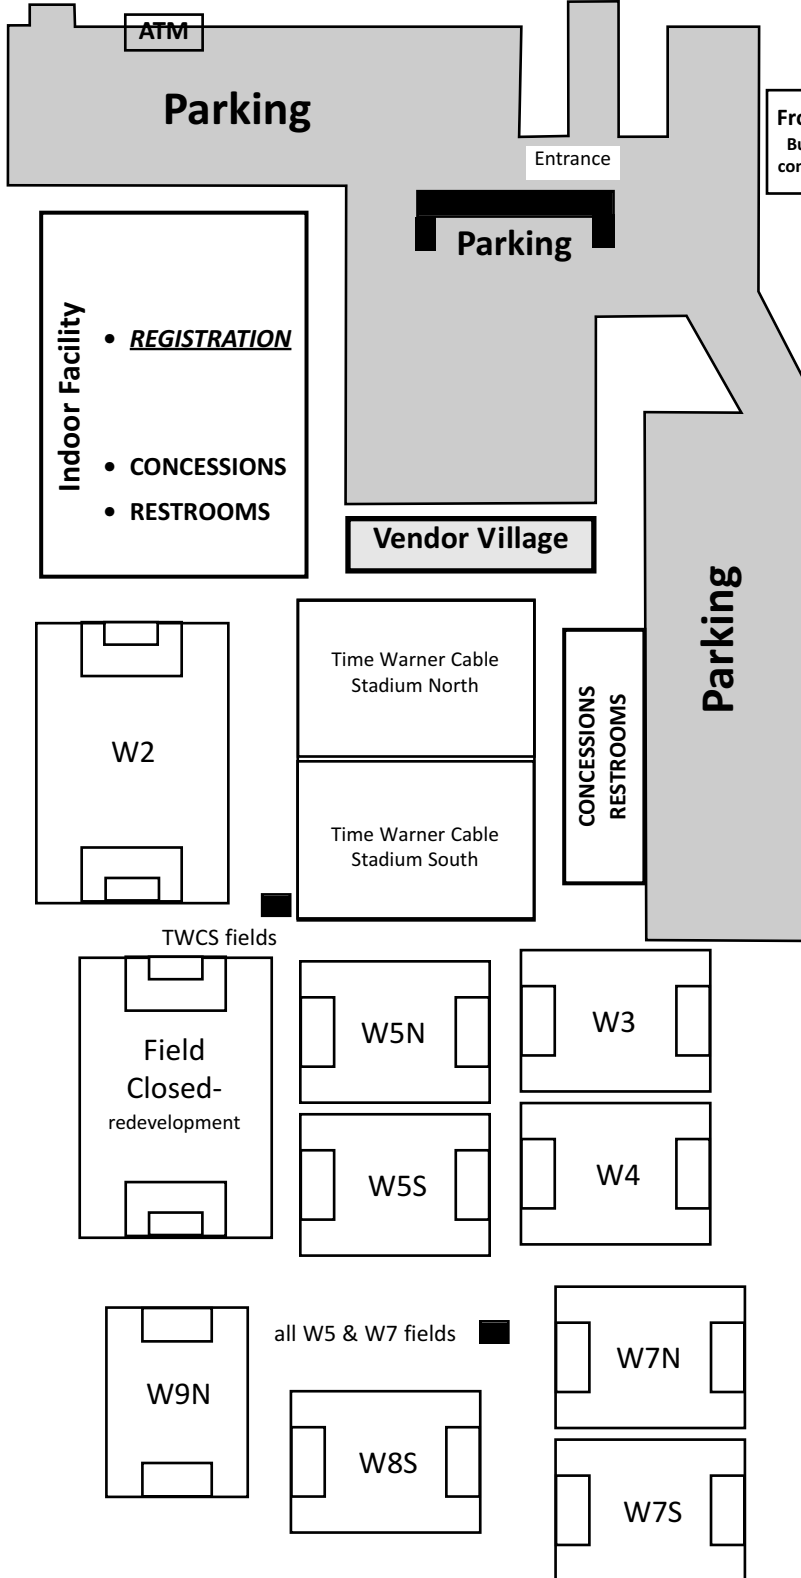

Uihlein Soccer Park Field Map

2011 Kohl's Fall Rec Tournament

West Good Hope Road

Melody Top Parking Lot — recently expanded

E1, E2 and all E5 fields ■

■ **Field Marshal Tents**

PARKING

\$2.00 per day/per car or \$3.00 for a weekend pass.
Unlimited entry for both parking areas