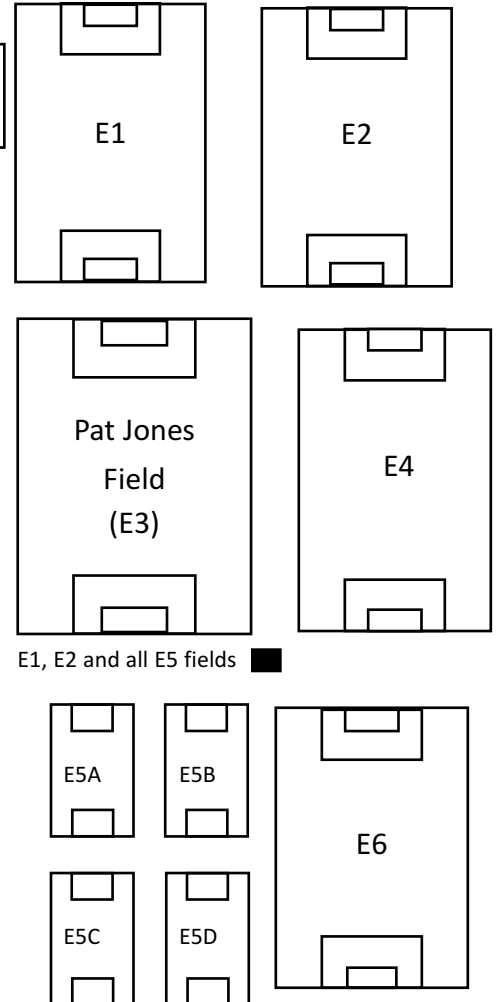

Uihlein Soccer Park Field Map

2011 Kohl's Fall Rec Tournament

West Good Hope Road

Melody Top Parking Lot — recently expanded

E1, E2 and all E5 fields ■

■ **Field Marshal Tents**

PARKING

\$2.00 per day/per car or \$3.00 for a weekend pass.
Unlimited entry for both parking areas