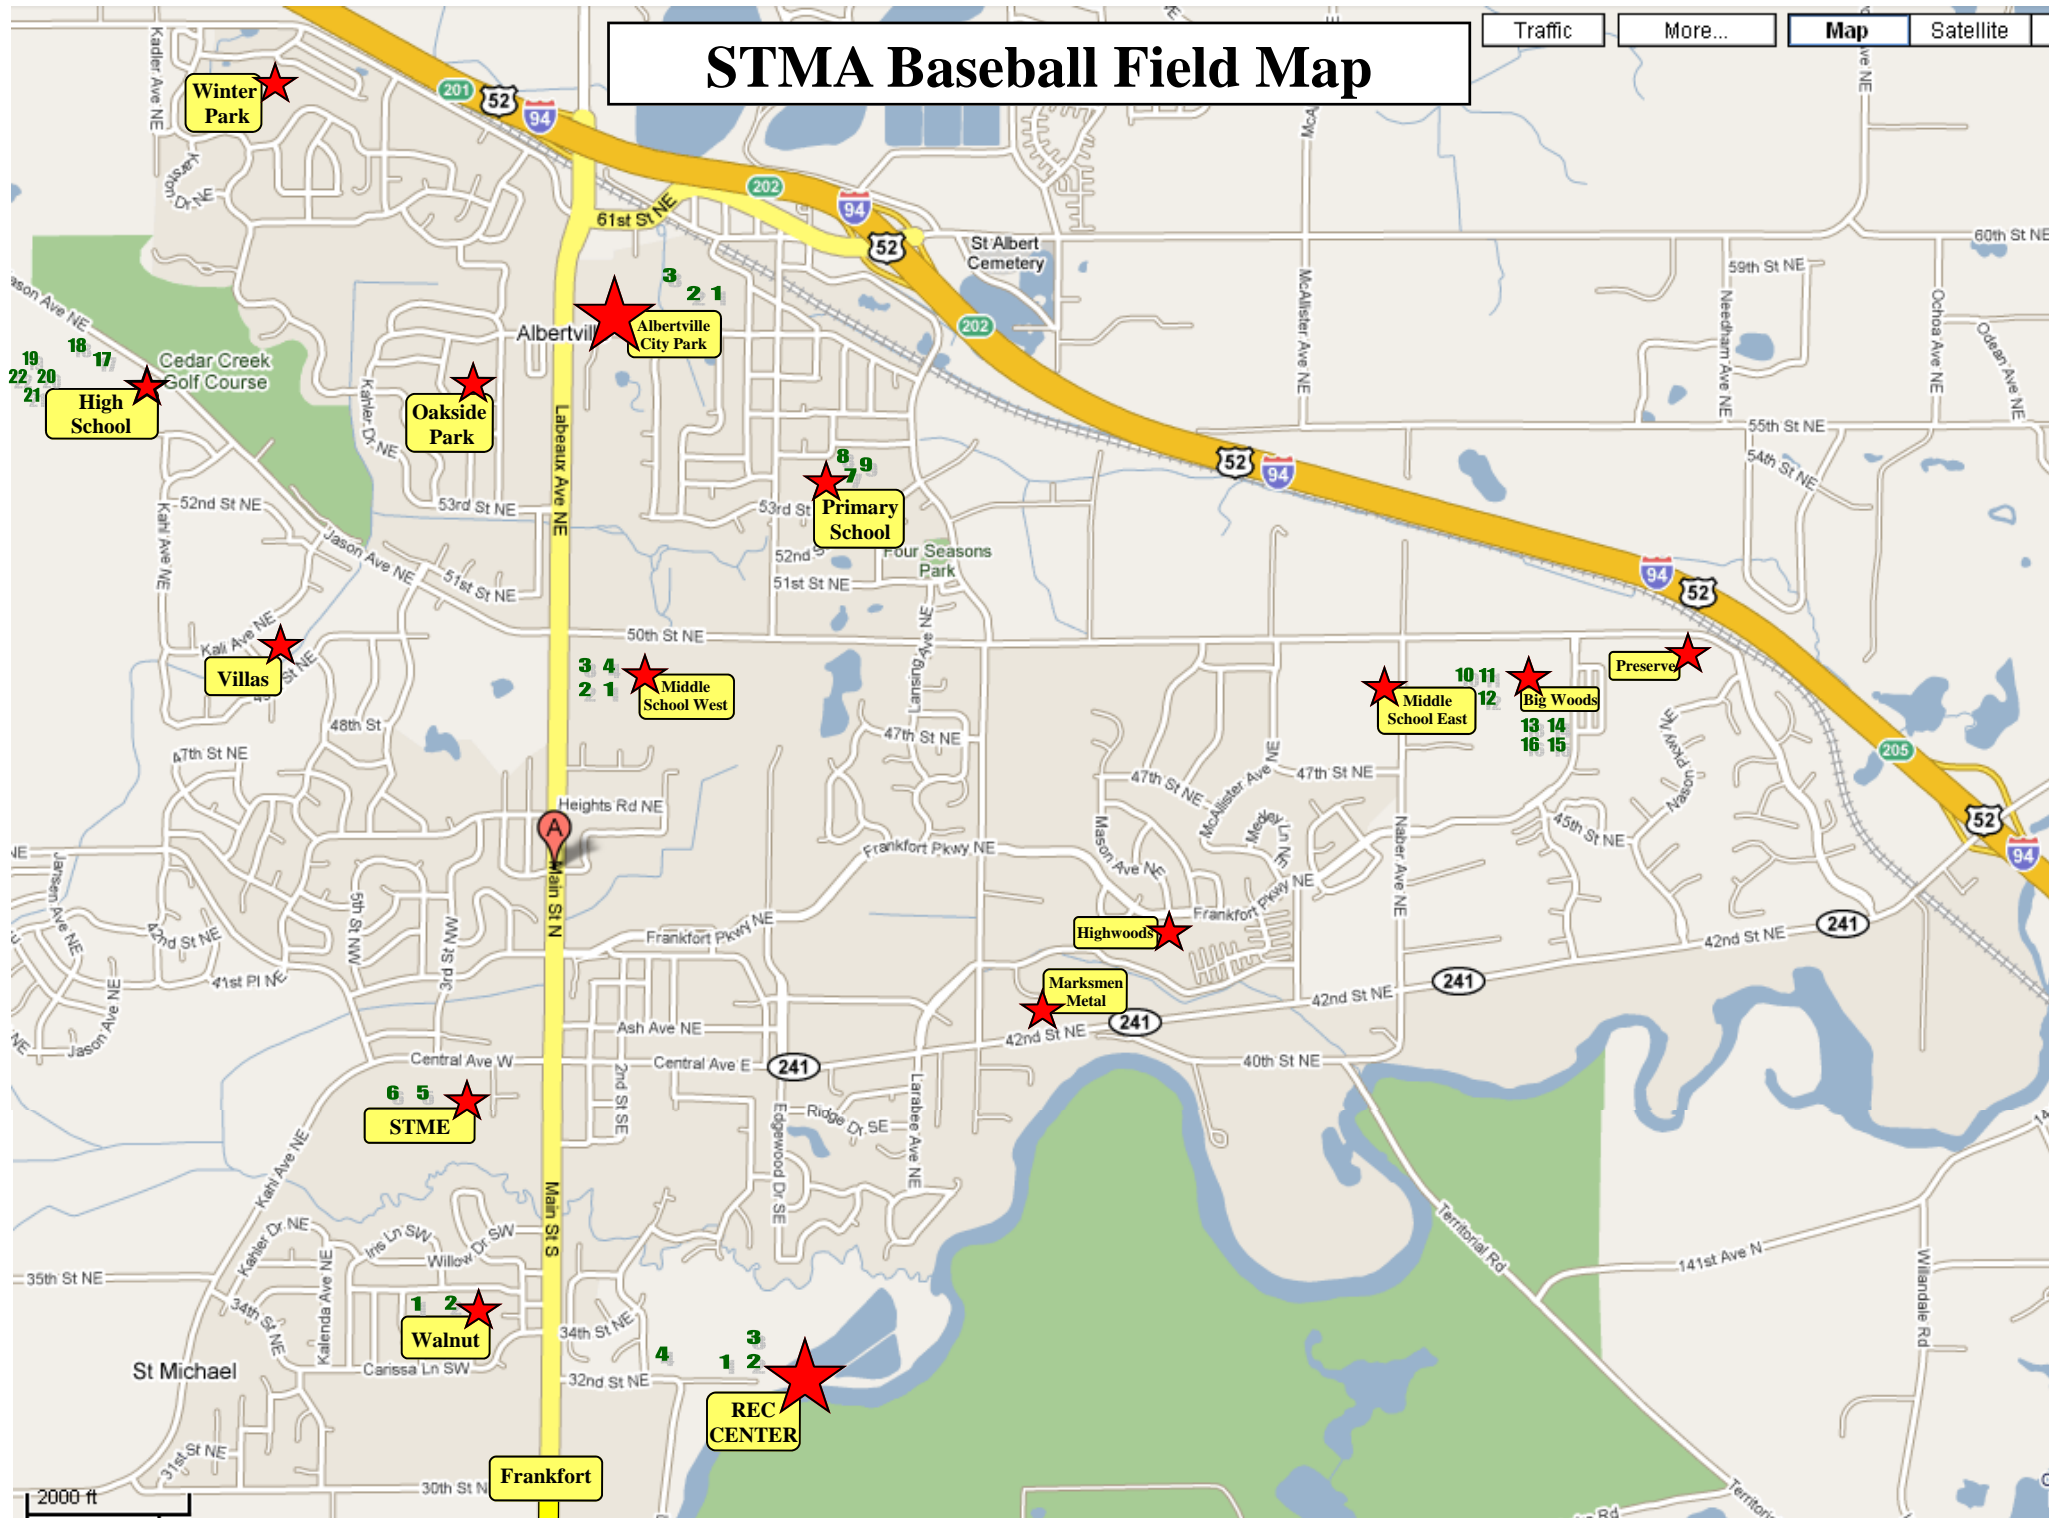

STMA Baseball Field Map

Traffic

More...

Map

Satellite

2000 ft

To Beebe Lake Road plus 2 miles

Frankfort