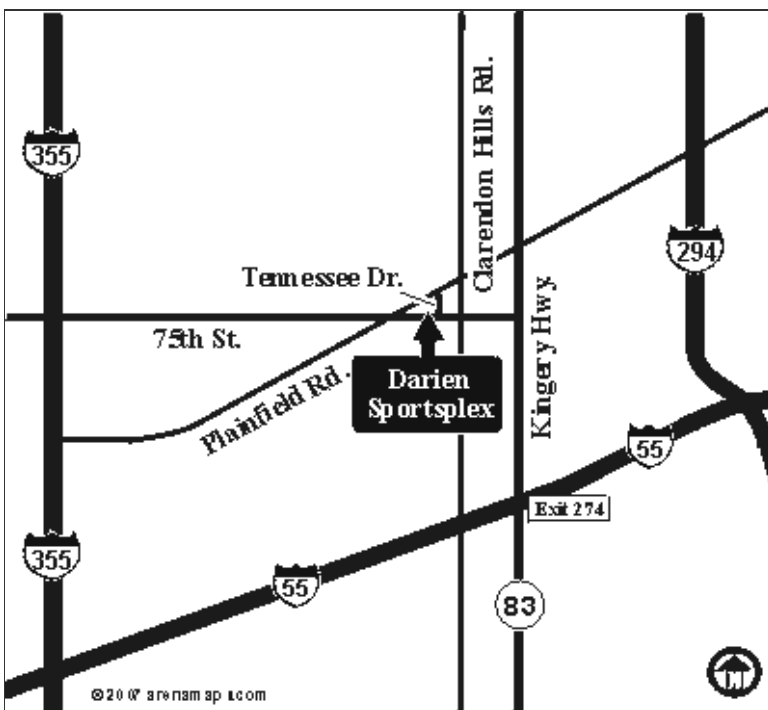

### Darien Sportsplex

451 Plainfield Rd.  
Darien, IL 60561  
630-789-6666

[Send this page to a friend](#)

[Click here for Google map of this location](#)

### Driving Instructions:

**From I-294:** I-294 to I-55 West (Stevenson Expy. - St. Louis). West on I-55 to Kingery Hwy./Rt-83 exit 274. North on Kingery Hwy./Rt-83 1/2 mile to 75th St. West (left) on 75th 3/4 mile to Darien Sportsplex. The arena is on the north (right) side of the road (just past Clarendon Hills Road).

**From I-355:** I-355 to 75th St. exit. East (left) on 75th to Darien Sportsplex. The arena is on the north (left) side of the road (just past Plainfield Road).

**From I-55:** I-55 to Kingery Hwy./Rt-83 exit 274. North on Kingery Hwy./Rt-83 1/2 mile to 75th St. West (left) on 75th 3/4 mile to Darien Sportsplex. The arena is on the north (right) side of the road ((just past Clarendon Hills Road)).

**From I-94 Westbound (from Indiana and Michigan):** West on I-94 to I-94/I-80 West. West on I-94/I-80 to I-80/I-294. West on I-80/I-294 to I-294 North. North on I-294 to I-55 West (Stevenson Expy. - St. Louis). West on I-55 to Kingery Hwy./Rt-83 exit 274. North on Kingery Hwy./Rt-83 1/2 mile to 75th St. West (left) on 75th 3/4 mile to Darien Sportsplex. The arena is on the north (right) side of the road (just past Clarendon Hills Road). (Directions by arenamaps.com - JMS)