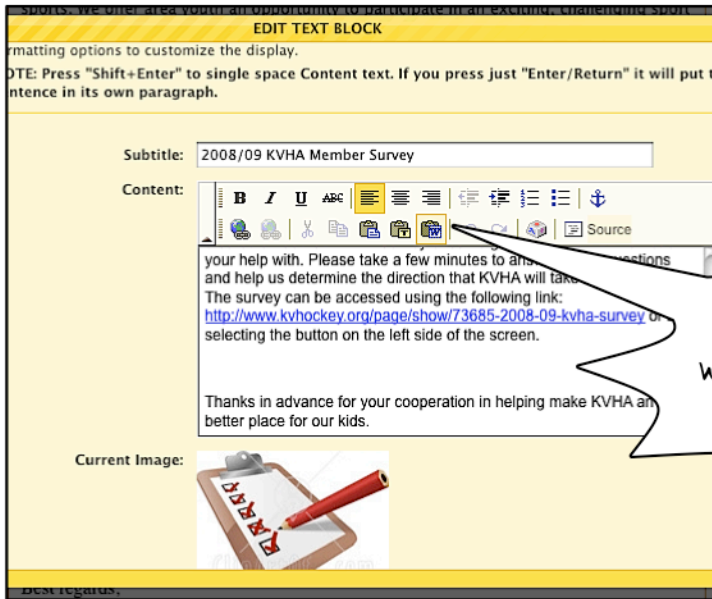

PASTE FROM MICROSOFT WORD

CLICK THE "PASTE FROM WORD" ICON WITHIN THE TEXT BLOCK CONTENT AREA

PASTE THE TEXT YOU COPIED FROM WORD HERE.

MAKE SURE "IGNORE FONT FACE DEFINITIONS" AND "REMOVE STYLES DEFINITIONS" ARE BOTH CHECKED... AND CLICK "OK"