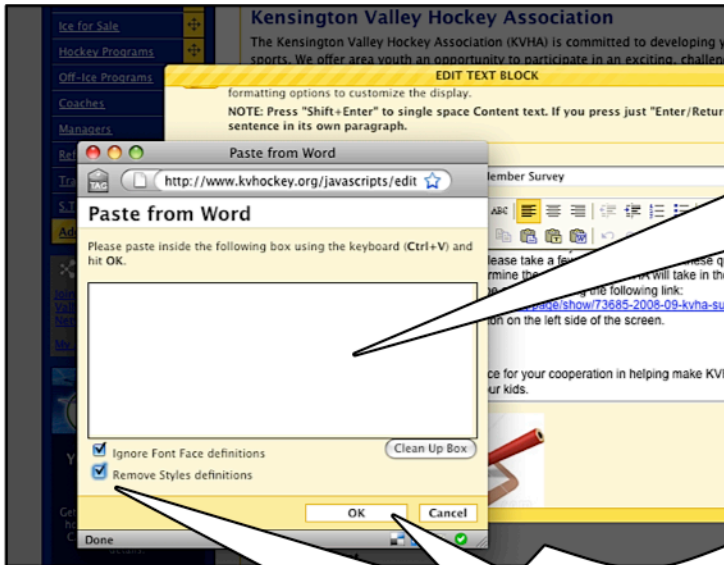

PASTE FROM MICROSOFT WORD

CLICK THE "PASTE FROM WORD" ICON WITHIN THE TEXT BLOCK CONTENT AREA

PASTE THE TEXT YOU COPIED FROM WORD HERE.

MAKE SURE "IGNORE FONT FACE DEFINITIONS" AND "REMOVE STYLES DEFINITIONS" ARE BOTH CHECKED... AND CLICK "OK"