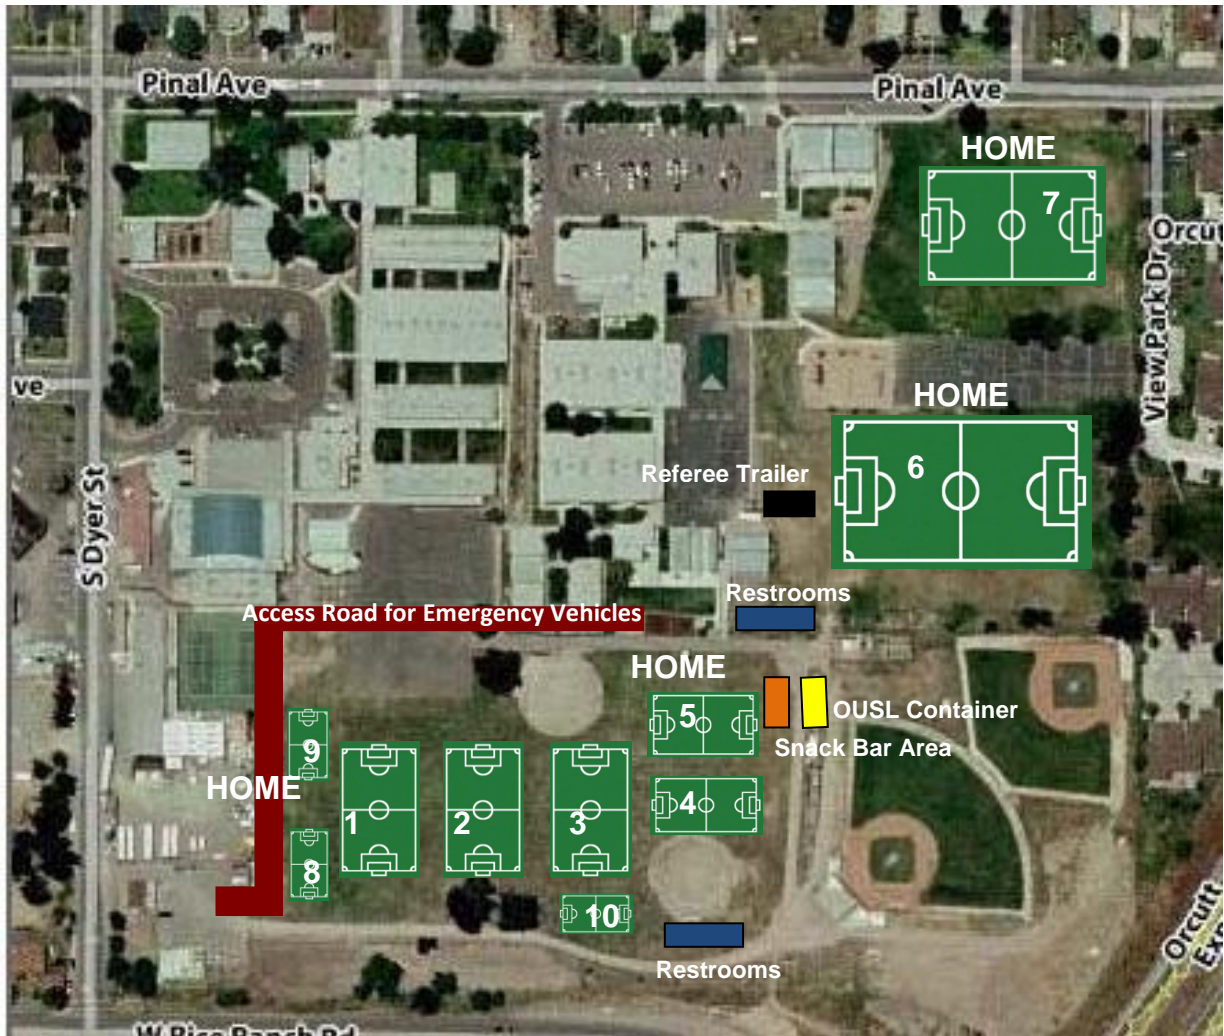

ORCUTT ACADEMY HIGH SCHOOL

Address: 610 Pinal Avenues, Orcutt, California 93455